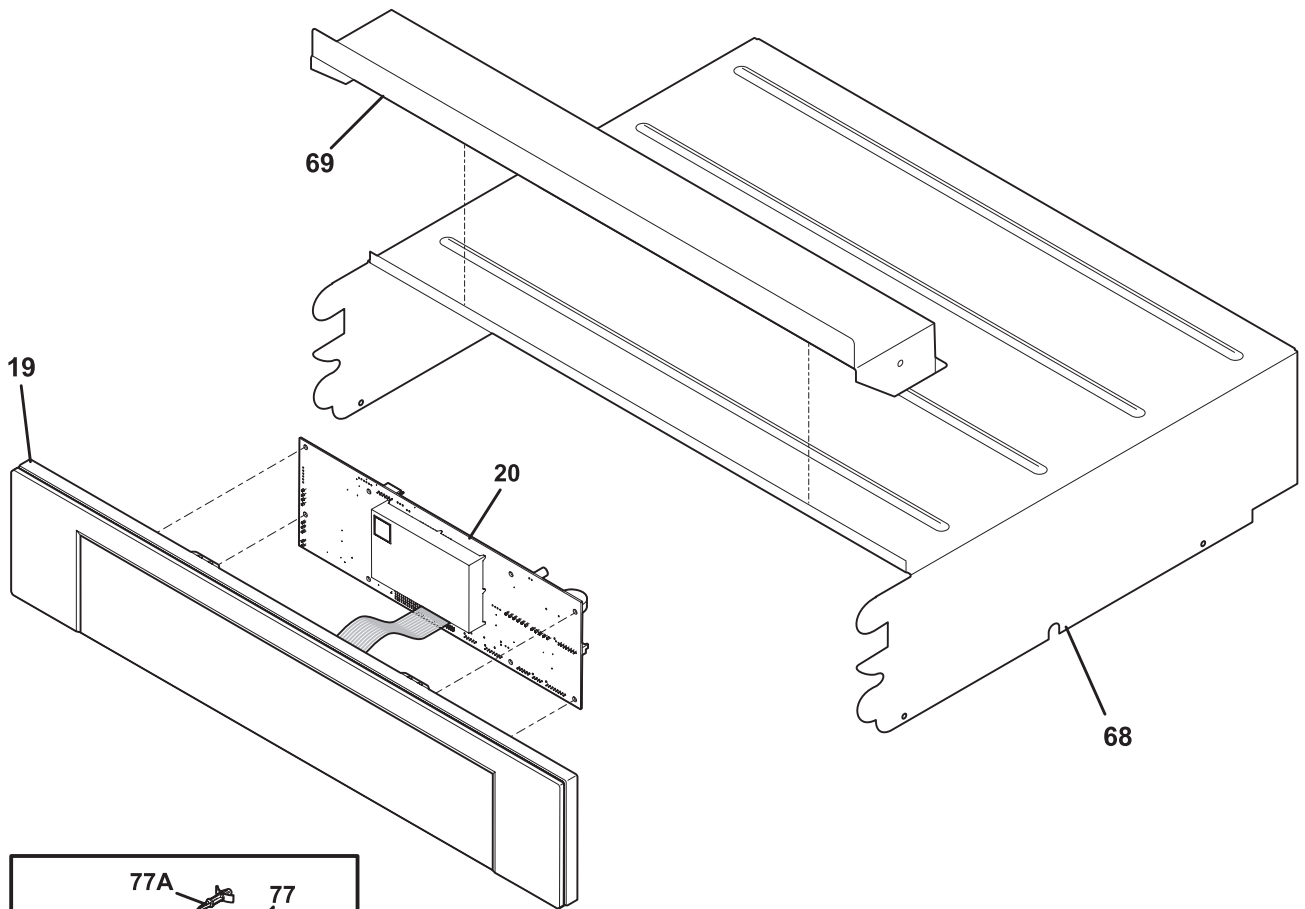

CONTROL PANEL

CE30EW75GSS1

CONTROL PANEL

POS. NO	PART NO.	DESCRIPTION
19	318244837	Control Panel, assembly, w/stainless trm
20 #	316576630	Clock/Timer, electronic, ES630
20*	316524400	Screw, control mtg, 6-32 x .25, (5)
68	318237224	Housing, top/control
69	318237320	Shield, control
77	318293702	Spacer, control
77A	316114100	Spacer
99 #	316535200	Board, power supply, 8V, (2)
100	5303297477	Screw, 6-20 x 1 1/4
* #	318532112	Harness, wiring, communication, 10 connectors
*	5303211311	Screw, 8-18 x 0.500