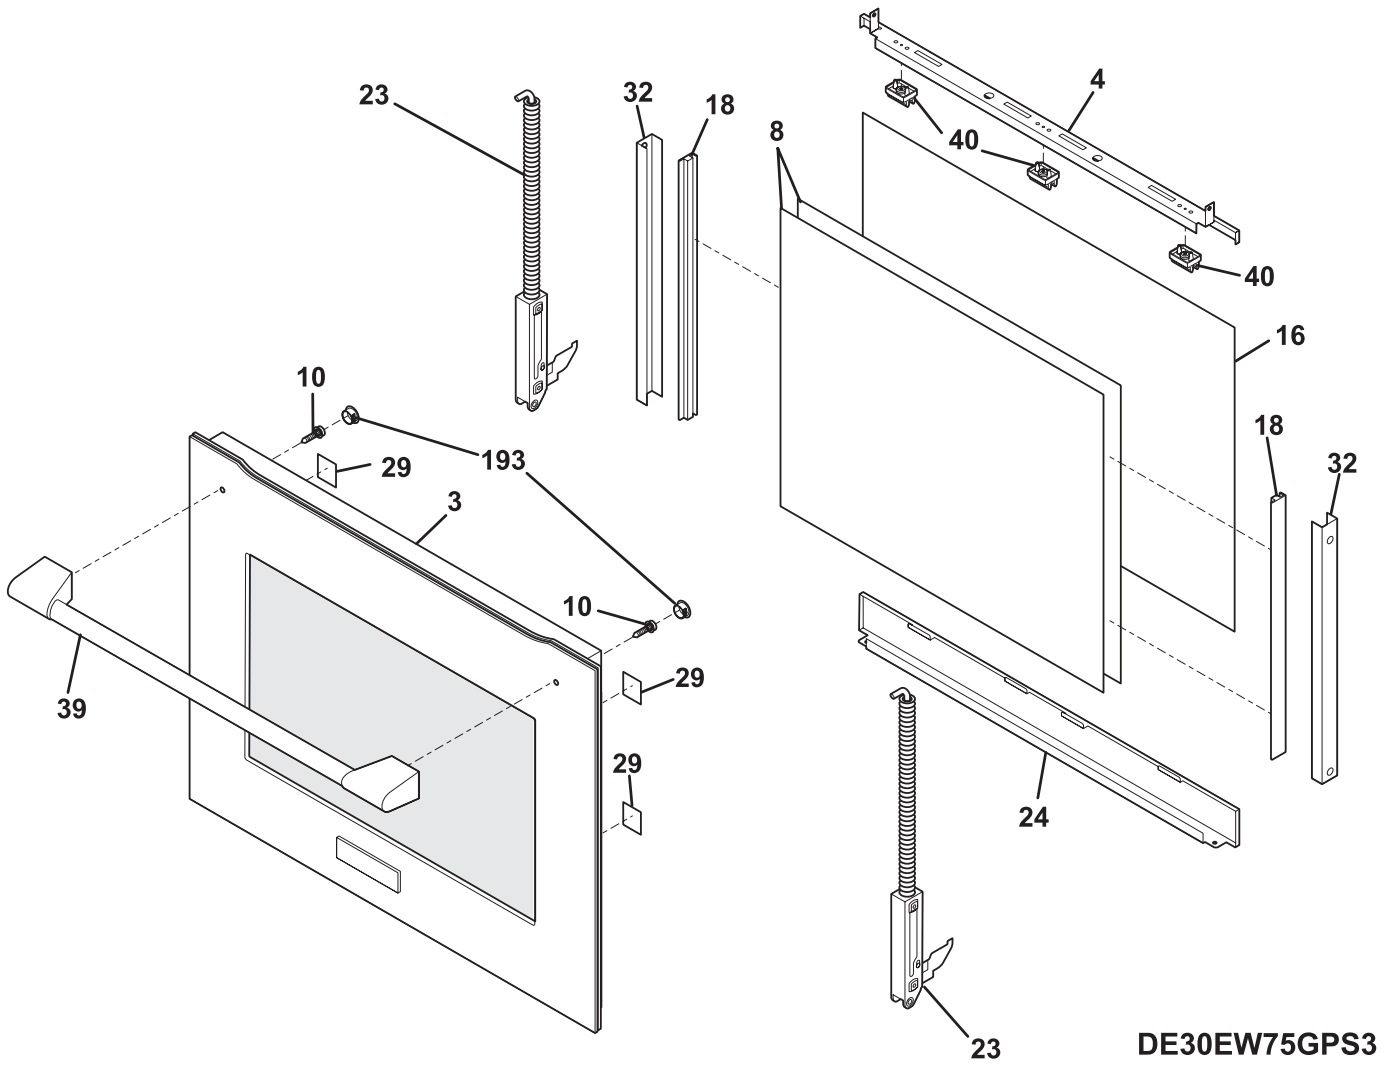

DOOR

DE30EW75GPS3

DOOR

POS. NO	PART NO.	DESCRIPTION
3	318235906	Door Front Assembly, w/glass, stainless, w/frame & badge
4	318238314	Holder, glass, top
8	318238020	Glass, door, middle, (2)
10	5304400794	Screw, 10-32 x 3/4, (4)
*	3201899	Washer, flat
16	318237926	Glass, oven interior
18	318377501	Seal, middle glass, (2)
23	318244305	Hinge Assy, (2)
*	5304437044	Screw, 10-32 x 1/4, black, (4)
24	318390401	Trim, door, black, lower
29	5304436441	Bumper, base, (4)
32	318382601	Deflector, middle glass, (2)
39	318392423	Handle, door
40	318377400	Bracket, glass holder
193	316210800	Plug, button
*	318163602	Cleaner, stainless steel
*	5304436875	Screw, 8-18 X 1/2, black, (3)
*	5304443263	Screw, 6-20 x 3/8, black