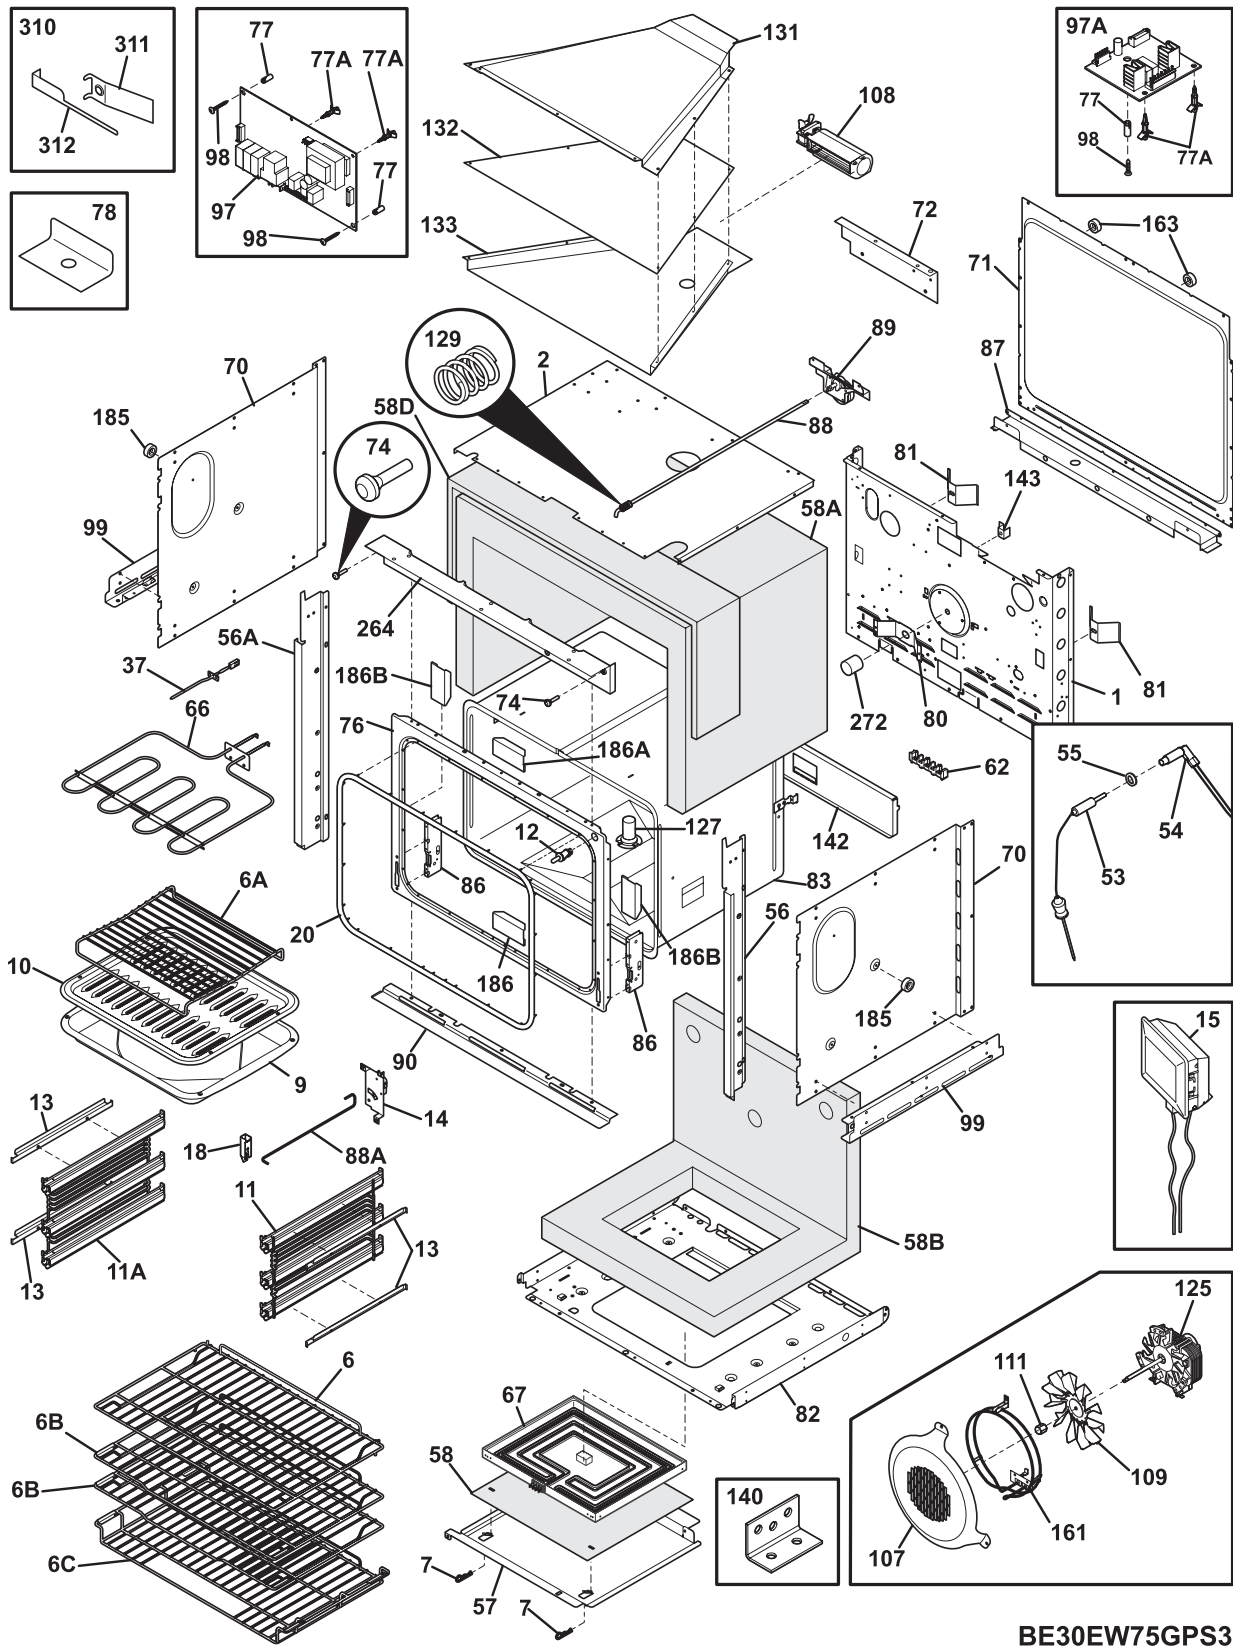

BODY

BE30EW75GPS3

BODY

POS. NO	PART NO.	DESCRIPTION
1	318259220	Back, main
2	318376700	Shield, oven top
6	318240104	Shelf, oven, fixed
6A	318365800	Rack, broiler pan
6B	318345405	Shelf, oven, extendable, (2)
6C	318345406	Shelf, oven, extendable
7	318368300	Pin, locking, (2)
9	318138801	Pan, broiler
10	318126401	Insert, broiler pan
11	318240014	Glide & Support assy, oven shelves, RH
11A	318240015	Glide & Support assy, oven shelves, LH
12	316445501	Switch, oven light, door frame
13	318603913	Bracket, ladder mtg., (4)
13*	5304456367	Rivet, ladder bracket, (8)
14 #	318562200	Sensor Assy, w/switch, and bracket
14*	318341201	Jumper, electronic, rack sensor
15	318241006	Lamp, oven, (2), halogen
18	318562300	Bracket, rod
20	318239001	Gasket, oven door
37 #	318562500	Sensor, oven temp probe
37*	318373001	Bracket, receptacle, temp probe
37*	5304435874	Plate, covering, probe
53 #	318601302	Probe, meat temp
54 #	318601206	Receptacle, probe
*	316247800	Washer, lock, mtg
55	316247700	Nut, mounting
56	318236522	Trim, side, black, RH
56A	318236523	Trim, side, black, LH
57	318361610	Panel, service
58	318330501	Insulation, service panel, 12.47 x 14.77
58A	318386100	Insulation, oven wrapper
58B	318362100	Insulation, rear & bottom, oven wrapper
58D	318362124	Insulation, 26 x 9.5 x .5
62	316056000	Terminal Block
62*	5303323139	Screw, 10-24 x 0.906
62*	5303323144	Nut, 10-32
66 #	318255806	Element, broil, 4000W
67 #	318601601	Element, hidden bake, upper oven
* #	318231870	Wiring Harness, bake element
70	318259114	Shield, insulation, sides, (2)
71	318376800	Panel, rear box
72	318377100	Cover, main back
74	318283600	Bumper
76	318056241	Front, oven
77	318293702	Spacer, control
77A	316114100	Spacer
78	318243601	Bracket, stopping
80	5303320846	Plate, oven mtg
81	318192400	Spring, oven
82	318258775	Shield, insulation, lower
83	318386001	Liner, oven assy