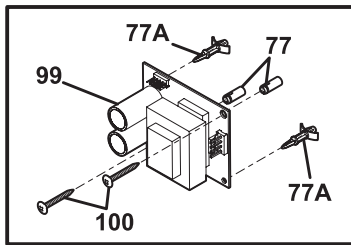

CONTROL PANEL

CE30EW75GSS1

CONTROL PANEL

POS. NO	PART NO.	DESCRIPTION
19	318244837	Control Panel, assembly, w/stainless trm
20 #	316576630	Clock/Timer, electronic, ES630
20*	316524400	Screw, control mtg, 6-32 x .25, (5)
68	318237224	Housing, top/control
69	318237320	Shield, control
77	318293702	Spacer, control
77A	316114100	Spacer
99 #	316535200	Board, power supply, 8V, (2)
100	5303297477	Screw, 6-20 x 1 1/4
* #	318532112	Harness, wiring, communication, 10 connectors
*	5303211311	Screw, 8-18 x 0.500