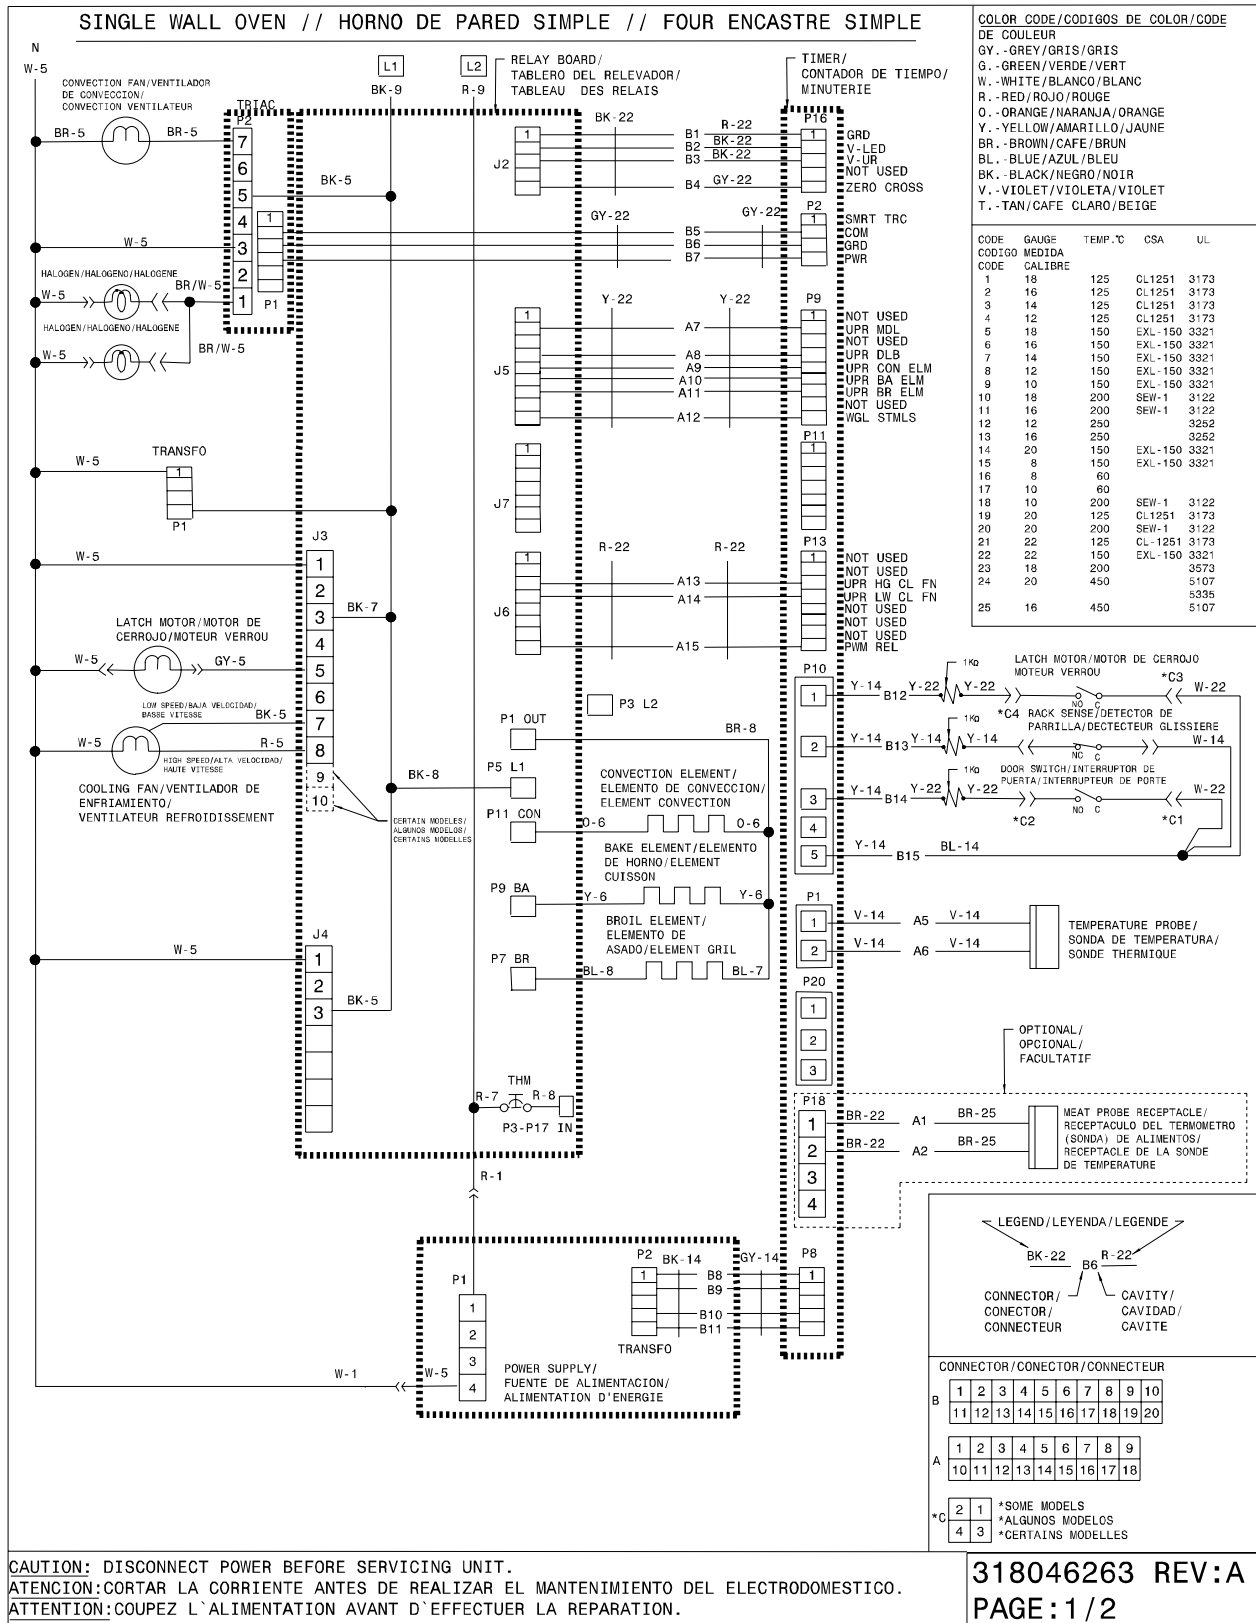

DOOR

DE30EW75GPS3

DOOR

POS. NO	PART NO.	DESCRIPTION
3	318235906	Door Front Assembly, w/glass, stainless, w/frame & badge
4	318238314	Holder, glass, top
8	318238020	Glass, door, middle, (2)
10	5304400794	Screw, 10-32 x 3/4, (4)
*	3201899	Washer, flat
16	318237926	Glass, oven interior
18	318377501	Seal, middle glass, (2)
23	318244305	Hinge Assy, (2)
*	5304437044	Screw, 10-32 x 1/4, black, (4)
24	318390401	Trim, door, black, lower
29	5304436441	Bumper, base, (4)
32	318382601	Deflector, middle glass, (2)
39	318392423	Handle, door
40	318377400	Bracket, glass holder
193	316210800	Plug, button
*	318163602	Cleaner, stainless steel
*	5304436875	Screw, 8-18 X 1/2, black, (3)
*	5304443263	Screw, 6-20 x 3/8, black

WIRING DIAGRAM

WIRING DIAGRAM