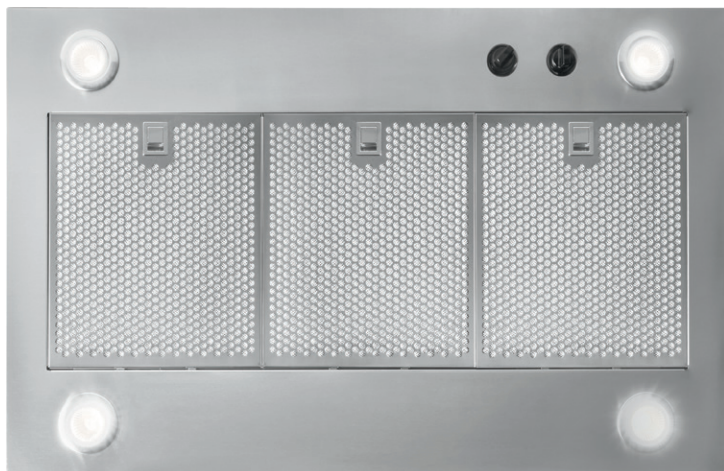

VENTILATION HOOD INSERT

EI36HI55KS

PRODUCT DIMENSIONS

Height	11-1/2"
Width	35-13/16"
Depth	22"

Available in:

Stainless
(S)

SIGNATURE FEATURES

DUAL-CENTRIFUGAL FANS

BLOWER MOTOR SYSTEM OPTIONS

Choose the style of ventilation from an integrated or remote blower installation option.

VENTILATION HOOD INSERT

EI36HI55KS

36" VENTILATION HOOD INSERT

FEATURES

Nominal Width	36"
Installation Type	Hood Insert
Style	Stainless Steel
Air Discharge	Vertical or Horizontal
Air Delivery – (CFM)	
Integrated Blower Motor	600
Remote Blower Motor	600
Blower Type –	
Integrated	Centrifugal
Remote	Centrifugal
Mechanical Controls	Yes
Fan Speeds	4
Quad Halogen Lights (High/Low)	Yes
Dishwasher Safe Stainless Steel Filters	Yes
Exhaust Duct	External
Duct Recommended for 600 CFM Blower	6" or 8"