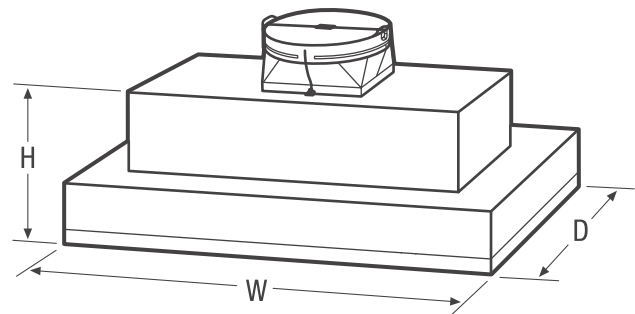

VENTILATION HOOD INSERT

EI36HI55KS

36" VENTILATION HOOD INSERT

FEATURES

Nominal Width	36"
Installation Type	Hood Insert
Style	Stainless Steel
Air Discharge	Vertical or Horizontal
Air Delivery – (CFM)	
Integrated Blower Motor	600
Remote Blower Motor	600
Blower Type –	
Integrated	Centrifugal
Remote	Centrifugal
Mechanical Controls	Yes
Fan Speeds	4
Quad Halogen Lights (High/Low)	Yes
Dishwasher Safe Stainless Steel Filters	Yes
Exhaust Duct	External
Duct Recommended for 600 CFM Blower	6" or 8"

BLOWER MOTOR SYSTEM OPTIONS

600 CFM Integrated Blower Motor System Kit	EI06HIPIKS
600 CFM Remote Blower Motor System Kit	EI06HIPRKS

SPECIFICATIONS

Color –	
Stainless Steel	S
Voltage Rating	120V/60 Hz/15 or 20A
Connected Load (kW Rating) @ 120 Volts[†]	
Integrated/Remote Blower Motor	.40
Amps @ 120 Volts –	
Integrated/Remote Blower Motor	3.7
Shipping Weight (Approx.) –	
Hood Insert	45 Lbs.
Integrated Blower Motor*	14 Lbs.
Remote Blower Motor*	40 Lbs.
Sones Rating –	
Integrated Blower Motor	11.9
Remote Blower Motor	4.9

* Blower Motor System ordered separate from hood. Blower Motor System Kit shipped separate. Only one System Kit is necessary per Vent Hood Insert.

Specifications subject to change.

PRODUCT DIMENSIONS

Height	11-1/2"
Width	35-13/16"
Depth	22"

BLOWER MOTOR SYSTEM KITS

HOOD INSERT MODELS

Model	EI30HI55K	EI36HI55K
EI06HIPIKS (600 CFM Integrated Blower Kit)	•	•
EI06HIPRKS (600 CFM Remote Blower Kit)	•	•

Electrolux Major Appliances, N.A.

USA • 10200 David Taylor Drive • Charlotte, NC 28262 • 1-877-4electrolux (1-877-435-3287) • electroluxappliances.com
CANADA • 5855 Terry Fox Way • Mississauga, ON L5V 3E4 • 1-800-265-8352 • electroluxappliances.ca

EI36HI55K 01/16

© 2016 Electrolux Home Products, Inc.

High standards of quality at Electrolux Home Products, Inc. mean we are constantly working to improve our products. We reserve the right to change specifications or discontinue models without notice.