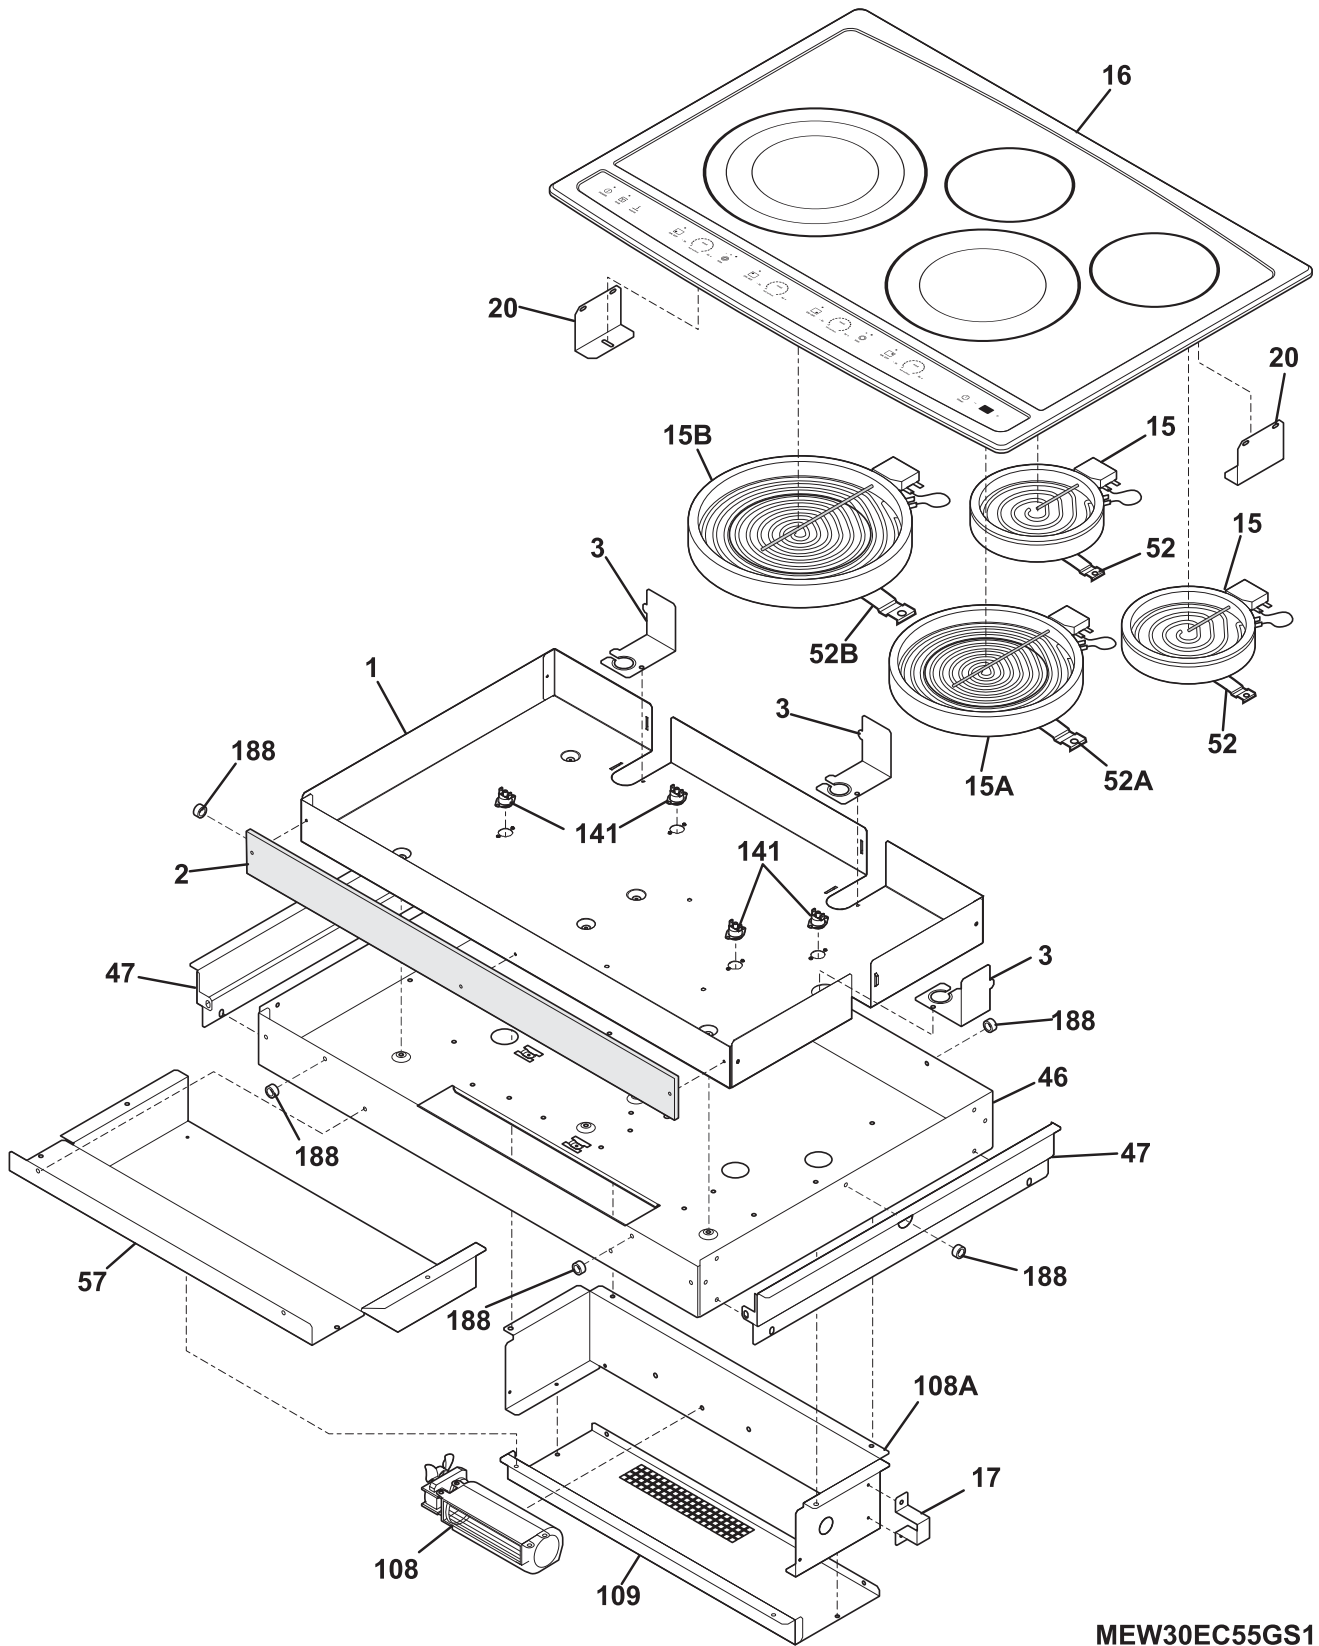

MAIN TOP/SURFACE UNITS

MEW30EC55GS1