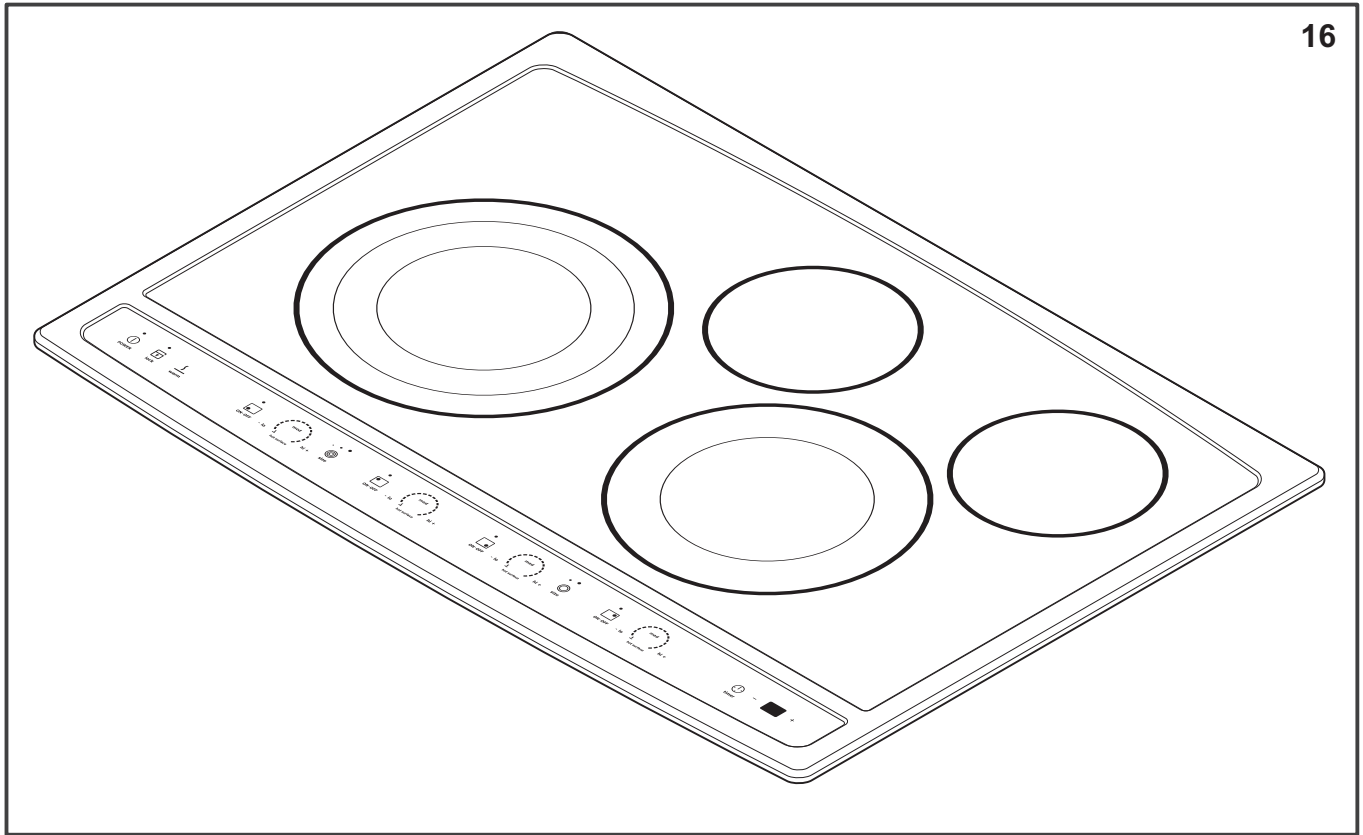

## 30" ELECTRIC COOK- TOP

Model No.  
**EW30EC55G**

**CONTROL PANEL**

16

CEW30EC55GS1

**CONTROL PANEL**

*Model Index:* A EW30EC55G (EW30EC55GW1)  
 B EW30EC55G (EW30EC55GB1)  
 C EW30EC55G (EW30EC55GS1)

POS. NO	PART NO.		DESCRIPTION
16	318384300	A - -	Maintop Assembly, glass/steel, white, w/touch control
16	318384301	- B -	Maintop Assembly, glass/steel, black, w/touch control
16	318384302	- - C	Maintop Assembly, glass/steel, black/stainless, w/touch control
62 #	316056000	A B C	Terminal Block
62*	5303323144	A B C	Nut, 10-32
62*	5303323139	A B C	Screw, 10-24 x 0.906
77	316247900	A B C	Spacer, power board, (5)
77A	316114100	A B C	Spacer, (4)
97 #	316442116	A B C	Board, power, relay
97A#	316516650	A B C	Board, power, UIB
* #	318078546	A B C	Box & wires assy
* #	318083092	A B C	Harness, wiring, interface
*	5304400192	A B C	retainer wire
*	5303323140	A B C	Screw, ground, 10-32 x 0.375