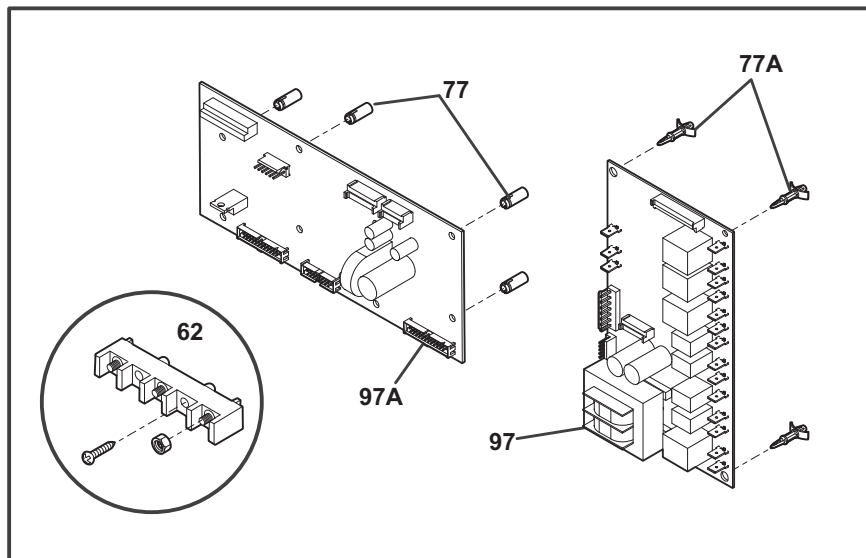

## 30" ELECTRIC COOK- TOP

Model No.  
**EW30EC55G**

**CONTROL PANEL**

16

CEW30EC55GS1

**CONTROL PANEL**

*Model Index:* A EW30EC55G (EW30EC55GW1)  
 B EW30EC55G (EW30EC55GB1)  
 C EW30EC55G (EW30EC55GS1)

POS. NO	PART NO.		DESCRIPTION
16	318384300	A - -	Maintop Assembly, glass/steel, white, w/touch control
16	318384301	- B -	Maintop Assembly, glass/steel, black, w/touch control
16	318384302	- - C	Maintop Assembly, glass/steel, black/stainless, w/touch control
62 #	316056000	A B C	Terminal Block
62*	5303323144	A B C	Nut, 10-32
62*	5303323139	A B C	Screw, 10-24 x 0.906
77	316247900	A B C	Spacer, power board, (5)
77A	316114100	A B C	Spacer, (4)
97 #	316442116	A B C	Board, power, relay
97A#	316516650	A B C	Board, power, UIB
* #	318078546	A B C	Box & wires assy
* #	318083092	A B C	Harness, wiring, interface
*	5304400192	A B C	retainer wire
*	5303323140	A B C	Screw, ground, 10-32 x 0.375