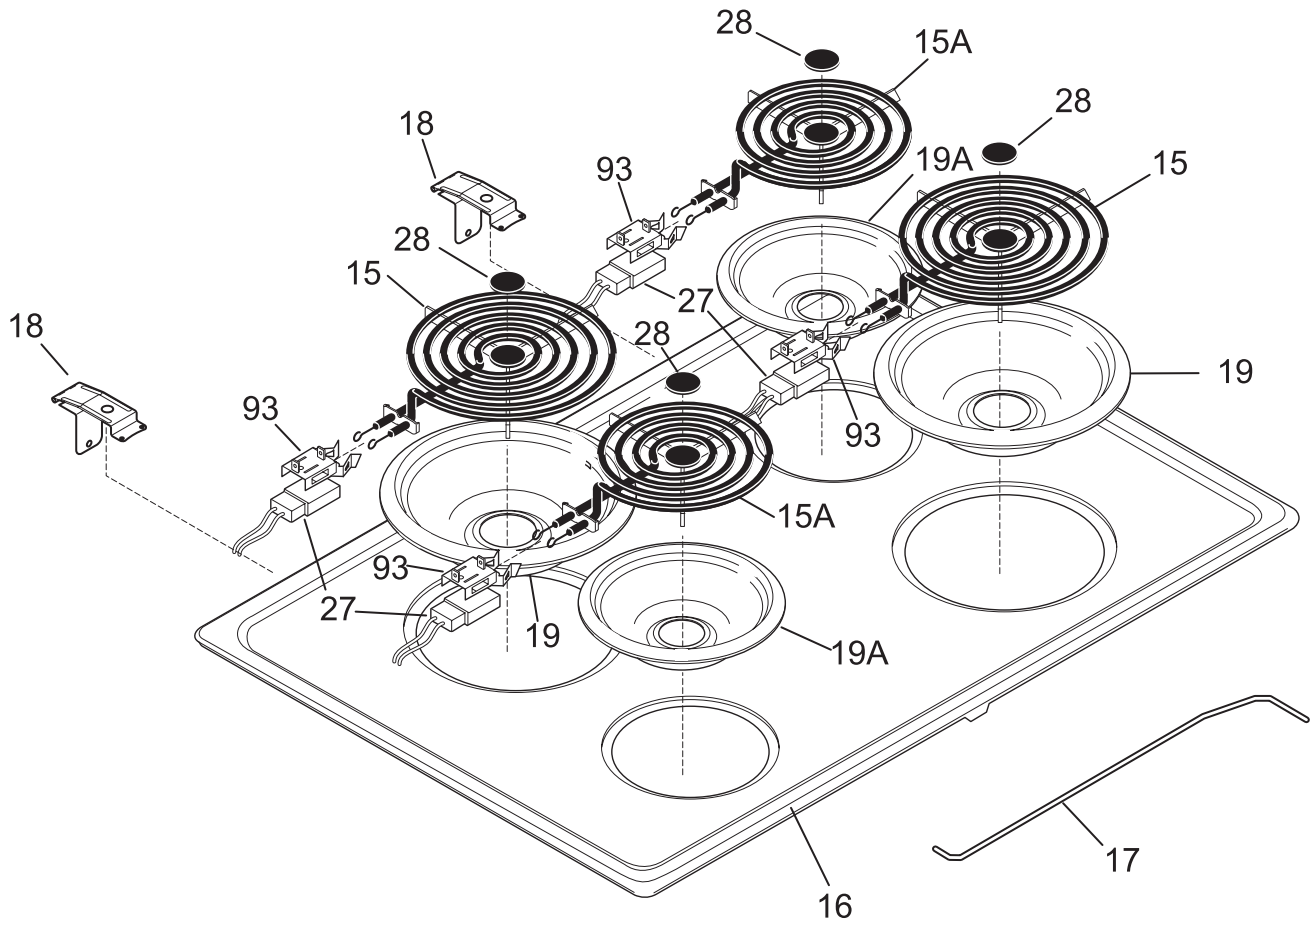

LA20CT0005

TOP

A = FED355D (FED355DSA) B = FED355D (FED355DBA)
--

POS. NO	PART NO		DESCRIPTION
15 #	5303309001	A B	Element,surface ,large/8 inch ,2600 W ,240 V
15A#	5303309000	A B	Element,surface ,small/6 inch ,1500 W
16	318225602	A -	Main Top,white
16	318225601	- B	Main Top,black
17	3051554	A B	Rod,support ,main top panel
18	318227700	A B	Hinge,maintop ,(2)
19 #	318067056	A B	Pan,surface element ,large ,chrome
19A#	318067046	A B	Pan,surface element ,small ,chrome
27 #	318223413	A B	Terminal Block,surface element ,48" ,orange leads
27 #	318223414	A B	Terminal Block,surface element ,36" ,white leads
27 #	318223415	A B	Terminal Block,surface element ,36" ,yellow leads
27 #	318223418	A B	Terminal Block,surface element ,42" ,brown leads
28	5303301461	A B	Medallion,surface element
93	318122500	A B	Support,terminal block ,(4)
*	5303211311	A B	Screw,8 x 0.500