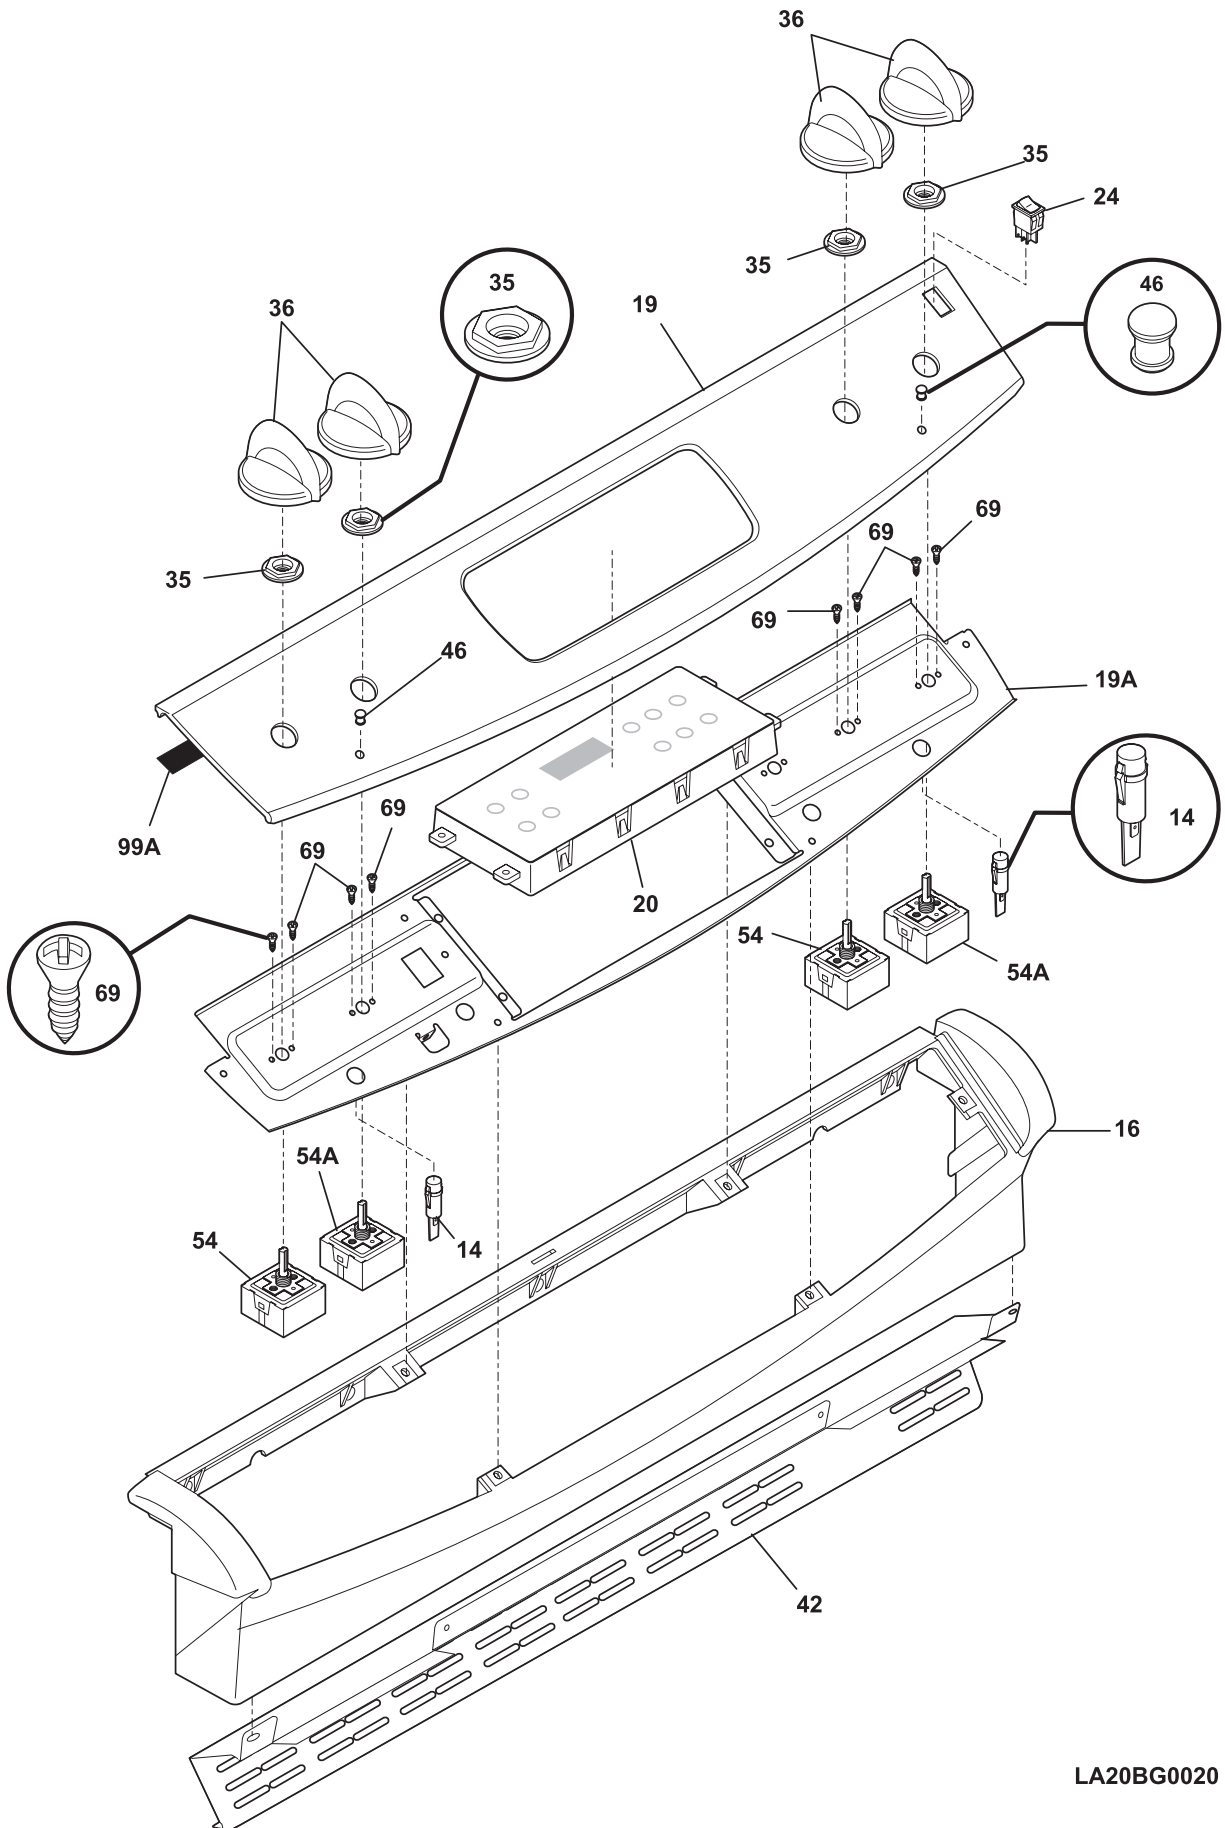

BACKGUARD

LA20BG0020