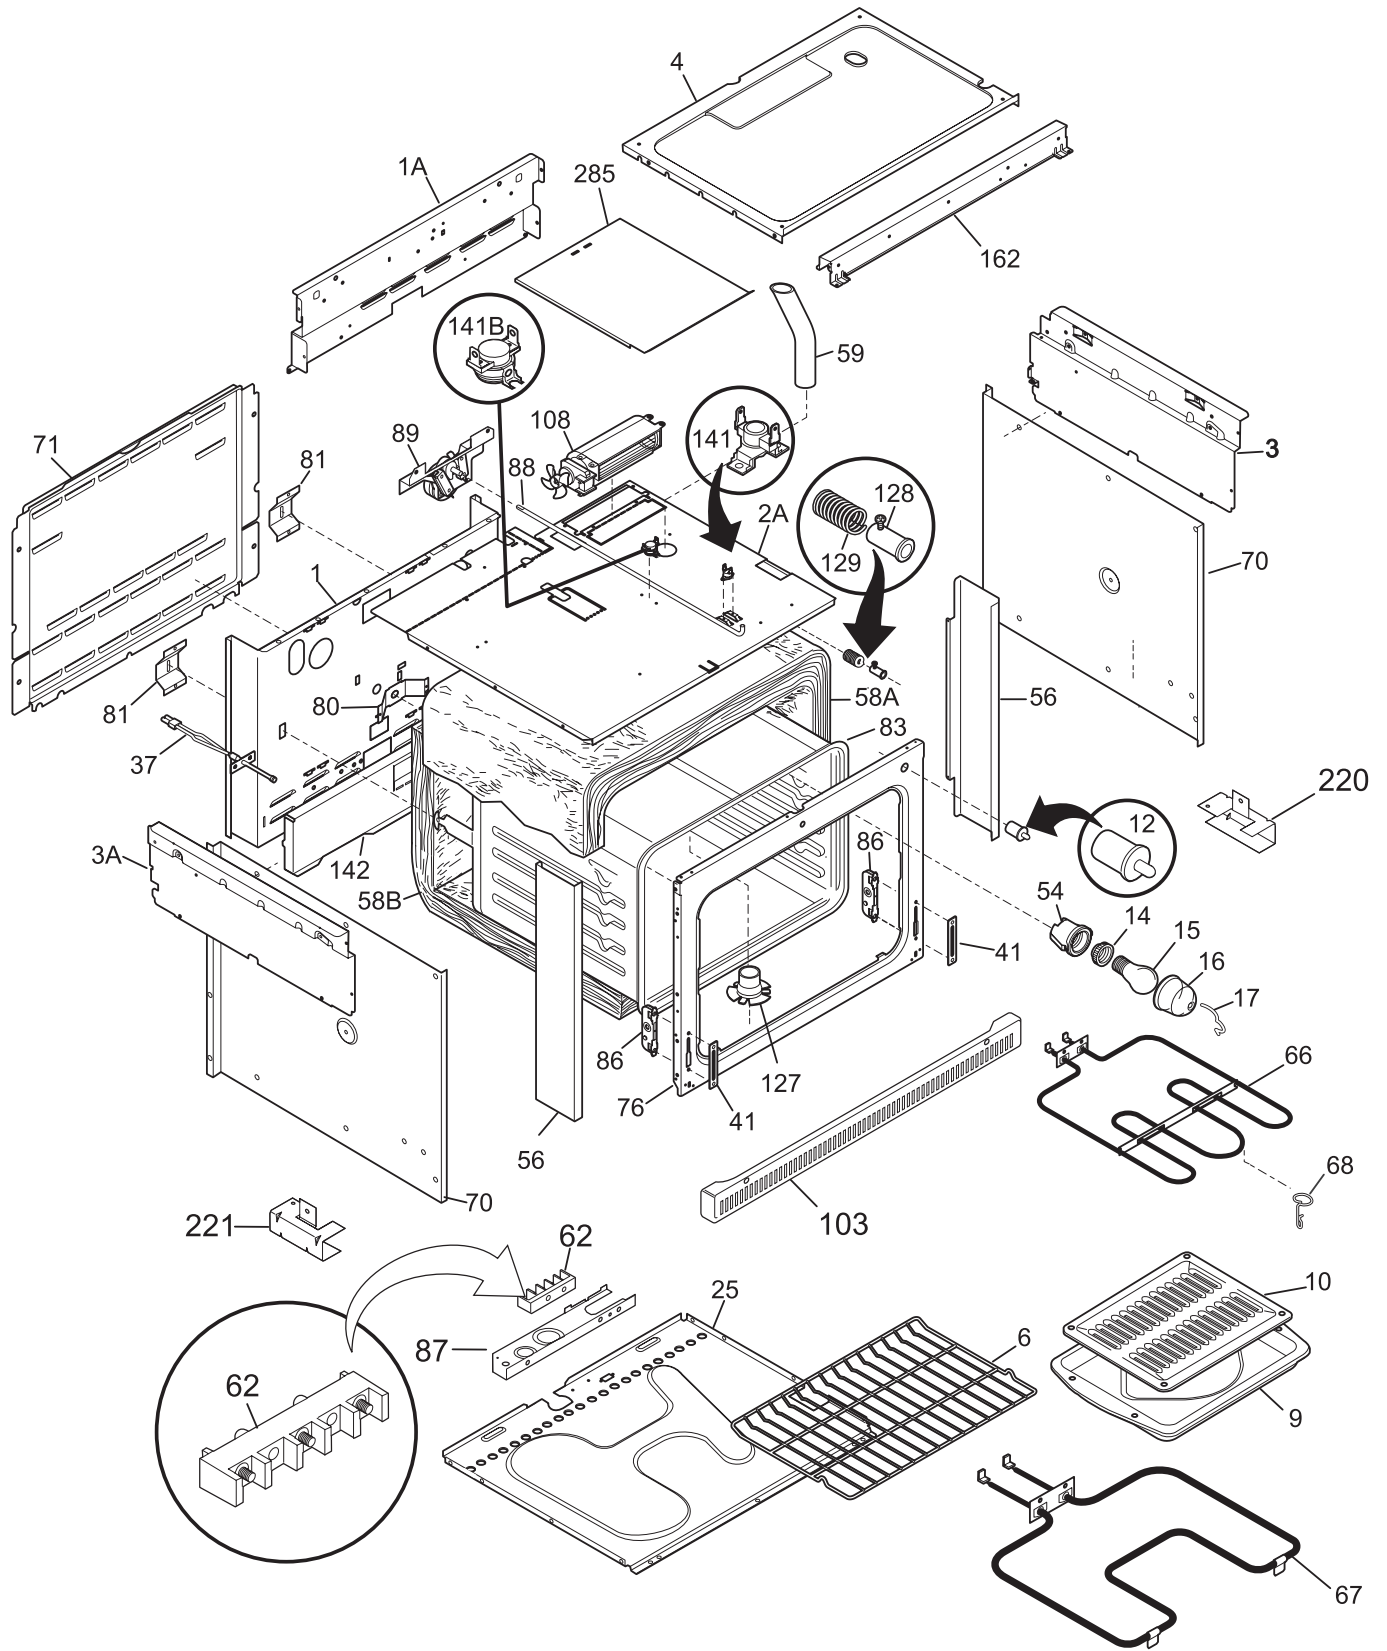

BODY

LA20B0004

BODY

A = FED355D (FED355DSA)
B = FED355D (FED355DBA)

POS. NO	PART NO		DESCRIPTION
1	318066402	A B	Panel,main back
1A	318225100	A B	Panel,main back ,upper
2A	318227600	A B	Shield,oven top
3	318225200	A B	Panel,bodyside ,upper RH
3A	318225201	A B	Panel,bodyside ,upper LH
4	318073902	A B	Panel,subtop
6	318025308	A B	Rack,oven
9	5303317977	A B	Pan,broiler
10	5303317976	A B	Insert,broiler pan
12 #	318089913	A B	Switch,light
14	318224000	A B	Receptacle,oven light
15	5303013071	A B	Bulb/Lamp,oven light
16	3201911	A B	Cover,oven light ,glass
17	5304400195	A B	Retainer,light cover
25	318179107	A B	Panel,heat shield ,sm oven bottom
37 #	316217002	A B	Probe,oven temp
41	5303310526	A B	Cover,hinge cutout
54	318222400	A B	Housing,oven light
56	318225911	A -	Trim,oven ,white
56	318225912	- B	Trim,oven ,black
58A	318133783	A B	Insulation,oven wrapper
58B	318133785	A B	Insulation,oven back
59	318072541	A B	Tube,vent ,oven
62	5303935061	A B	Terminal Block Kit
62*	5303323139	A B	Screw,10-24 x 0.906
62*	5303323144	A B	Nut,10-32
66 #	5303310513	A B	Element,broil ,2750 W
67 #	5303310512	A B	Element,bake ,3000 W
68	5304403015	A B	Support,element hanger
70	318194400	A B	Shield,insulation
71	5303310515	A B	Panel,wiring cover ,rear
76	318225302	A B	Front,oven
80	5303324473	A B	Bracket,oven mounting
81	318192400	A B	Spring,oven
83	318089613	A B	Liner,oven
86	5303310524	A B	Receptacle,hinge
87	318111800	A B	Plate,cord set mtg
88	318118904	A B	Rod,latch
89 #	318095937	A B	Motor,latch assy ,w/brkt & switch
89*	318120711	A B	Switch
103	5303300213	A -	Trim,base ,white
103	5303300217	- B	Trim,base ,black
108#	318073016	A B	Motor,blower
127	5303310542	A B	Adapter,vent tube ,with converter
128	5303311163	A B	Bushing
128*	5303311528	A B	Screw,oval hd sq dr ,6-20AB x 0.625 ,black
129	5303311164	A B	Spring
141#	318005201	A B	Switch,thermal cutout
142	318123901	A B	Deflector
162	318225800	A B	Box,extension
219#	318003606	A B	Thermostat,safety
220	5304401475	A B	Bracket
221	5304401476	A B	Bracket
285	318236200	A B	Shield,hidden wires
* #	318078526	A B	Box & wires assy
*	5303325856	A B	Kit,anti-tip
*	5303211311	A B	Screw,8 x 0.500
*	5303323129	A B	Screw,8 X 0.750