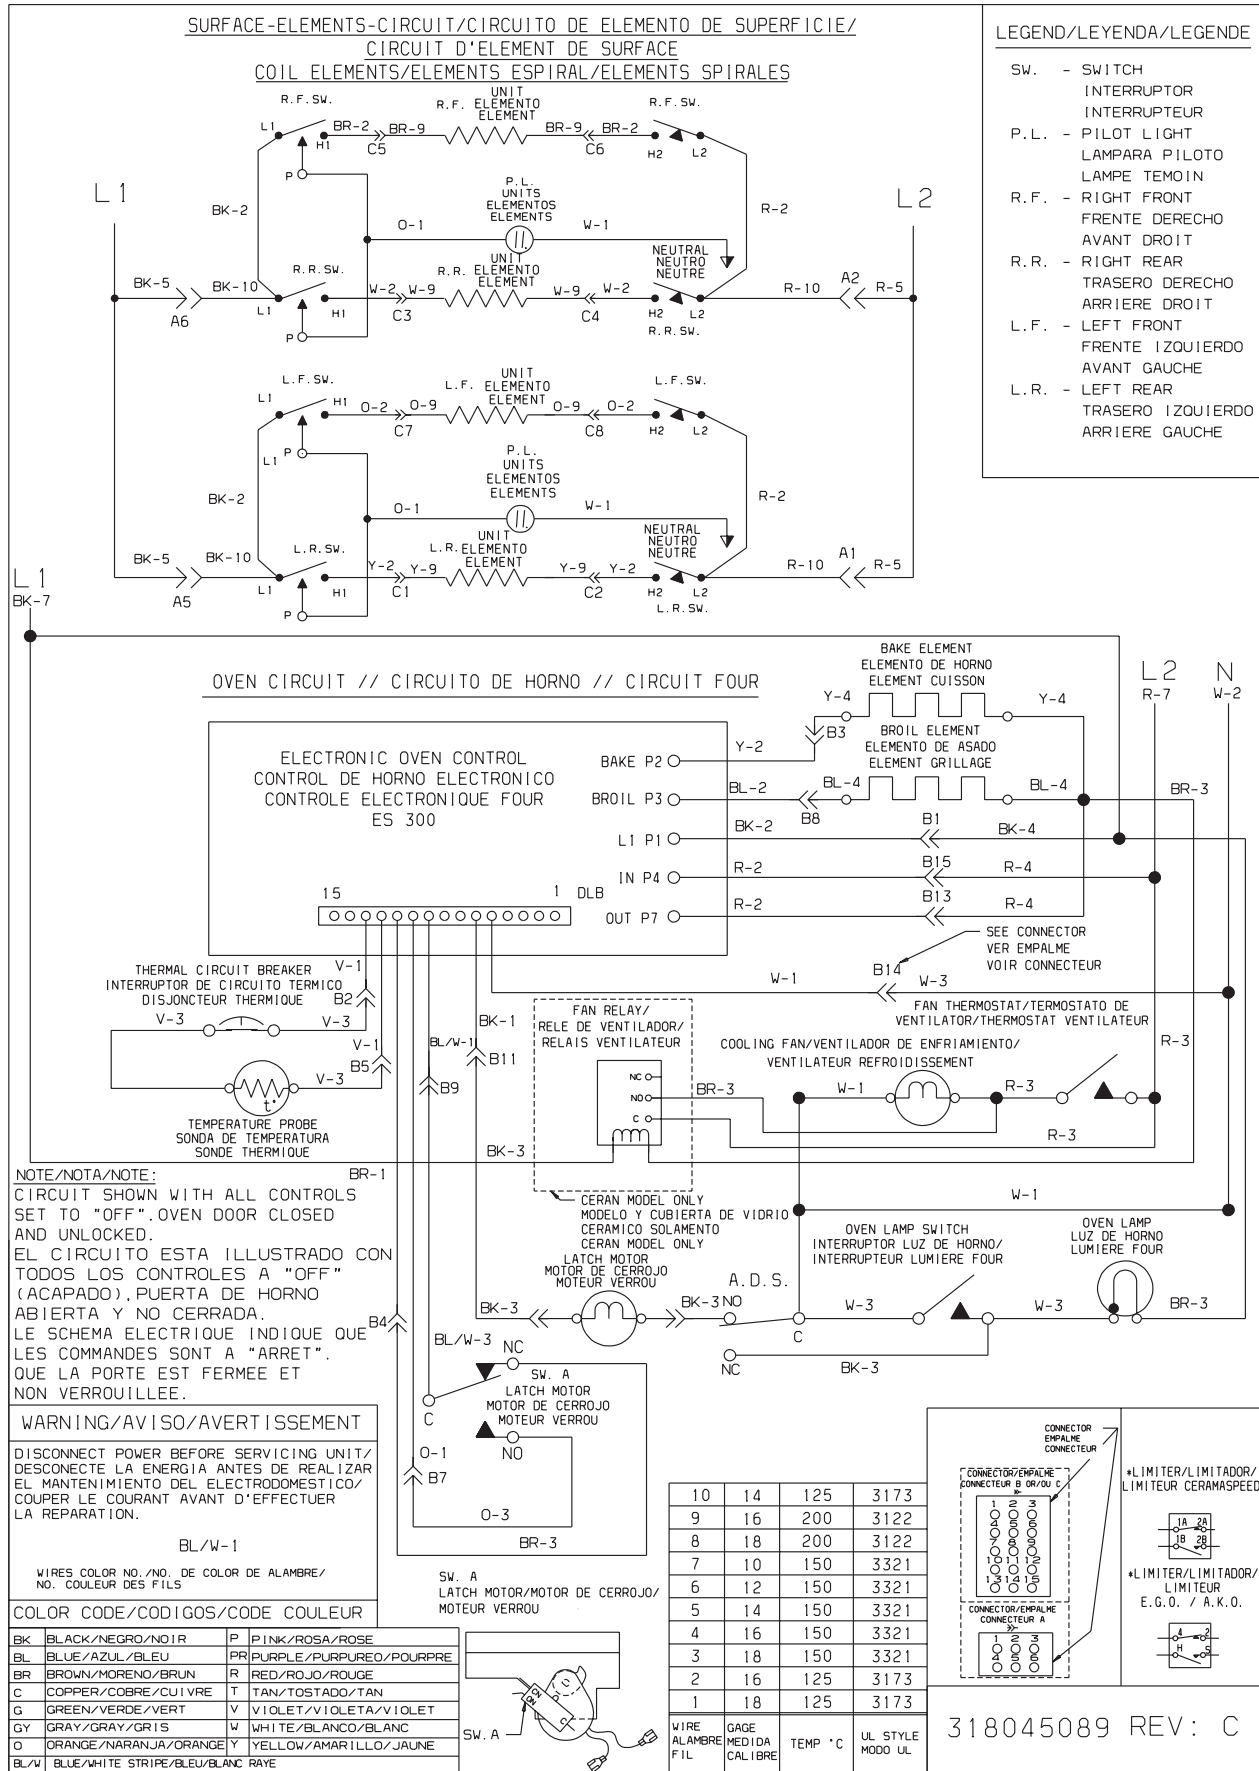

LA20CT0005

TOP

A = FED355D (FED355DSA) B = FED355D (FED355DBA)
--

POS. NO	PART NO		DESCRIPTION
15 #	5303309001	A B	Element,surface ,large/8 inch ,2600 W ,240 V
15A#	5303309000	A B	Element,surface ,small/6 inch ,1500 W
16	318225602	A -	Main Top,white
16	318225601	- B	Main Top,black
17	3051554	A B	Rod,support ,main top panel
18	318227700	A B	Hinge,maintop ,(2)
19 #	318067056	A B	Pan,surface element ,large ,chrome
19A#	318067046	A B	Pan,surface element ,small ,chrome
27 #	318223413	A B	Terminal Block,surface element ,48" ,orange leads
27 #	318223414	A B	Terminal Block,surface element ,36" ,white leads
27 #	318223415	A B	Terminal Block,surface element ,36" ,yellow leads
27 #	318223418	A B	Terminal Block,surface element ,42" ,brown leads
28	5303301461	A B	Medallion,surface element
93	318122500	A B	Support,terminal block ,(4)
*	5303211311	A B	Screw,8 x 0.500

WIRING DIAGRAM

WIRING DIAGRAM

REV. C

= Functional Parts
* = Non-illustrated Parts