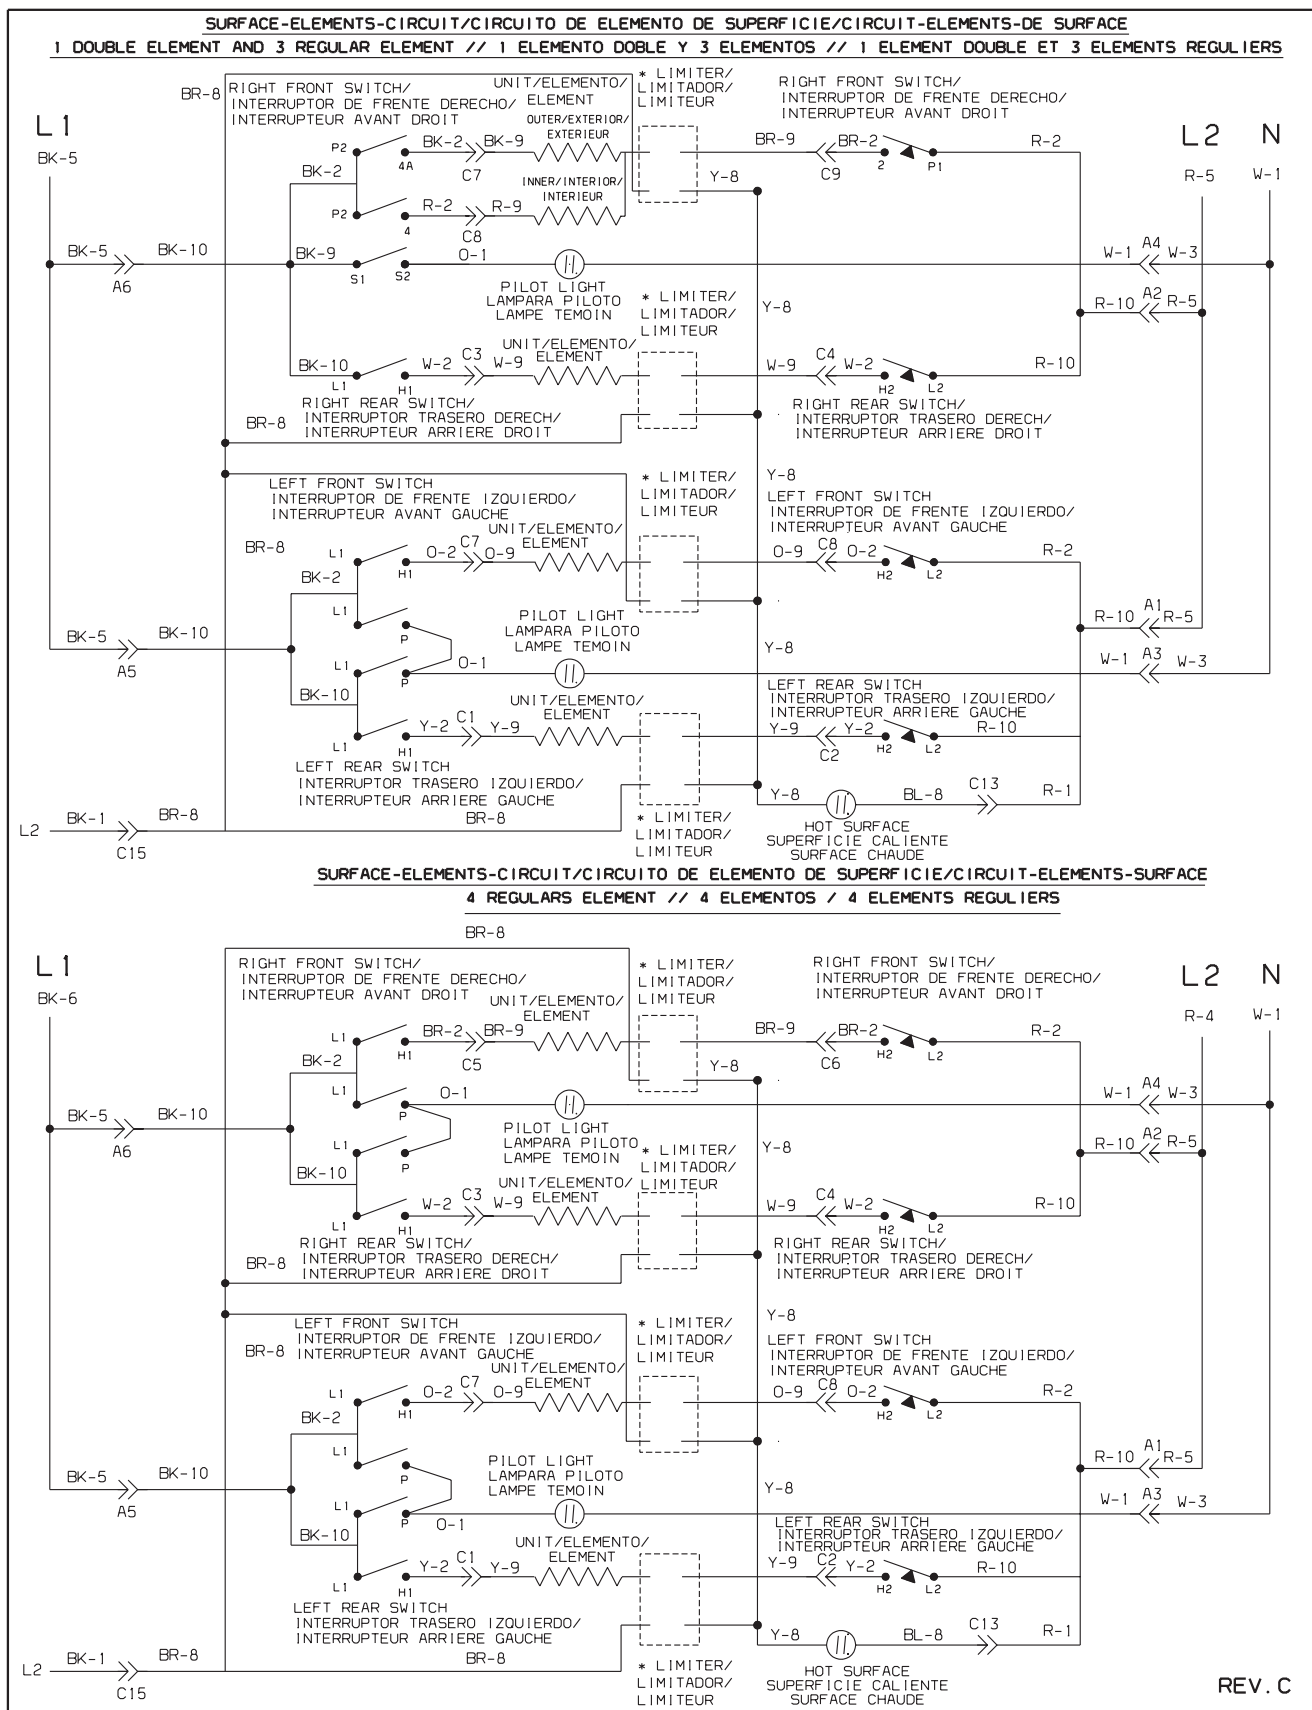

DOOR

DOOR

A = FED355D (FED355DSA)
B = FED355D (FED355DBA)

POS. NO	PART NO		DESCRIPTION
1	318180310	A B	Bracket,trim mtg
2	318180312	A B	Bracket,upper trim mtg
3	318178322	A -	Trim,door ,white ,RH side
3	318178324	- B	Trim,door ,black ,RH side
3A	318178323	A -	Trim,door ,white ,LH side
3A	318178325	- B	Trim,door ,black ,LH side
3B	318176646	A -	Trim,door ,white ,top
3B	318176647	- B	Trim,door ,black ,top
4	318187717	A -	Panel,door front assy ,glass ,white ,with lower trim
4	318187718	- B	Panel,door front assy ,glass ,black ,with lower trim
6	318057031	A B	Shield,insulation ,black ,door
7	318133706	A B	Insulation,oven door
7A	318133707	A B	Insulation,oven door ,cavity
9	318157013	A B	Liner,door
10	5303311174	A B	Screw,10-24 x 3/8
12	318053103	A B	Gasket,oven door seal
16	5303310533	A B	Glass,oven door ,6.50 x 15.50 ,inner ,heat barrier
17	318139000	A B	Spacer,oven door glass ,inner frame
18	5303310531	A B	Gasket,door glass seal ,inner
22	5303310511	A B	Bar,glass retainer
23	318024700	A B	Hinge,oven door
31	5303310536	A B	Latch,oven door
39	316203001	A -	Handle,door ,white
39	318231200	- B	Handle,black
56	5303317175	A -	Screw,8-18 X 17/32 ,white
56	5303308456	- B	Screw,8-18 x 0.531 ,black ,door frame
64	5304417120	A B	Tape,0.762 m ,Neoprene
77	318043100	A B	Bracket,trim ,handle ,(2)
*	316221001	A B	Label,anti-tip
*	08016432	A B	Screw,truss head ,8-18 x 0.375
*	5303211311	A B	Screw,8 x 0.500
*	5303307980	A B	Screw,8-32 x 0.437

WIRING DIAGRAM

WIRING DIAGRAM

REV. C

= Functional Parts
* = Non-illustrated Parts