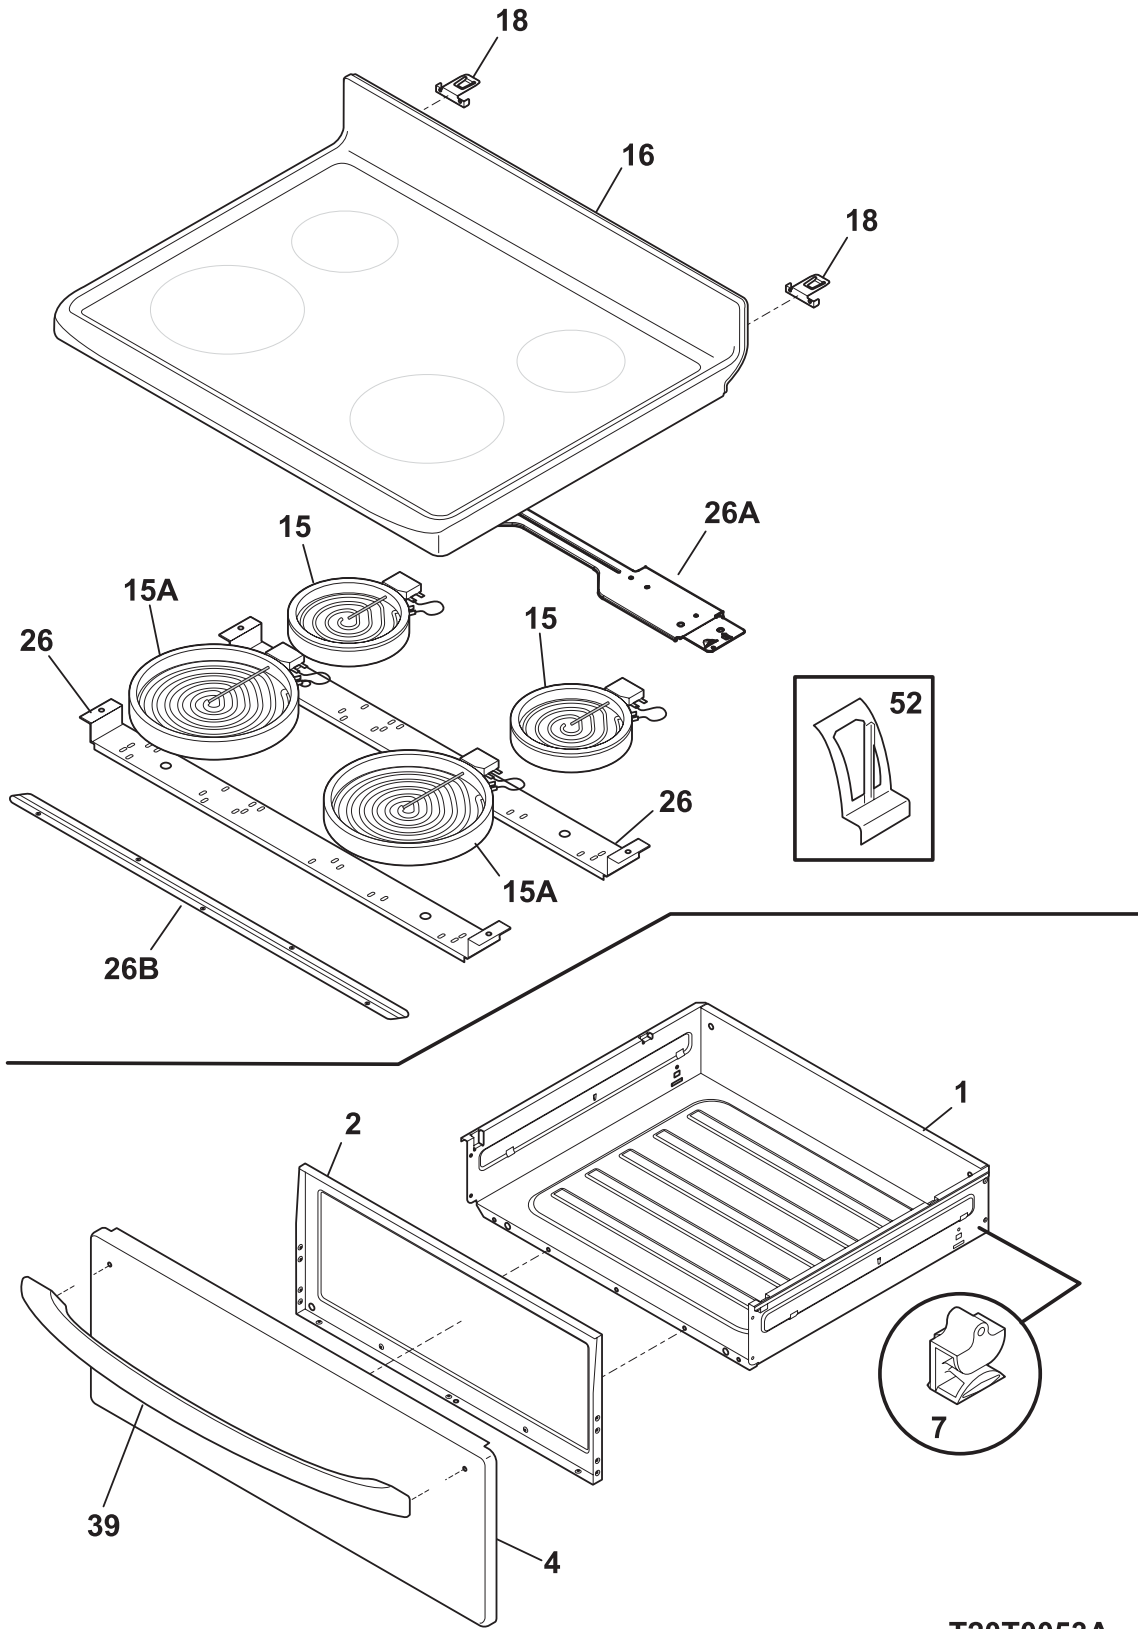

TOP/DRAWER

T20T0053A

TOP/DRAWER

POS. NO	PART NO.	DESCRIPTION
1	316408703	Drawer, utility
2	316403300	Liner, drawer
4	316403506	Panel, drawer front, black
7	316407400	Glide, drawer, rear
15 #	318198846	Element, surface, 6", 1200W, (2), radiant
15A#	316135401	Element, surface, 9", 2500 W, radiant
16	316456238	Main Top, smooth top, black
18	316436600	Hinge Bracket, maintop, (2)
26	316427600	Channel, element support, (2)
26A	316498200	Bracket-support, chassis, aluminum
26B	316214202	Bracket, chassis support, front
39	316270200	Handle, door, black
39*	316437500	Screw, handle mtg., 10 14 x .4 trus, (2)
52	316461700	Clip, element mtg
*	316468100	Cleaner, smoothtop, w/sponge
* #	316510654	Harness-wiring, surface
*	316021105	Screw, hex head cup pt, 8-18 x 0.375, black
*	316021109	Screw, 8-18 x 0.5, chrome
*	316021110	Screw, 8-18 x 0.5, black
*	316089500	Screw, 10-16 x .486
*	5308014215	Screw, 6-20 x 0.312