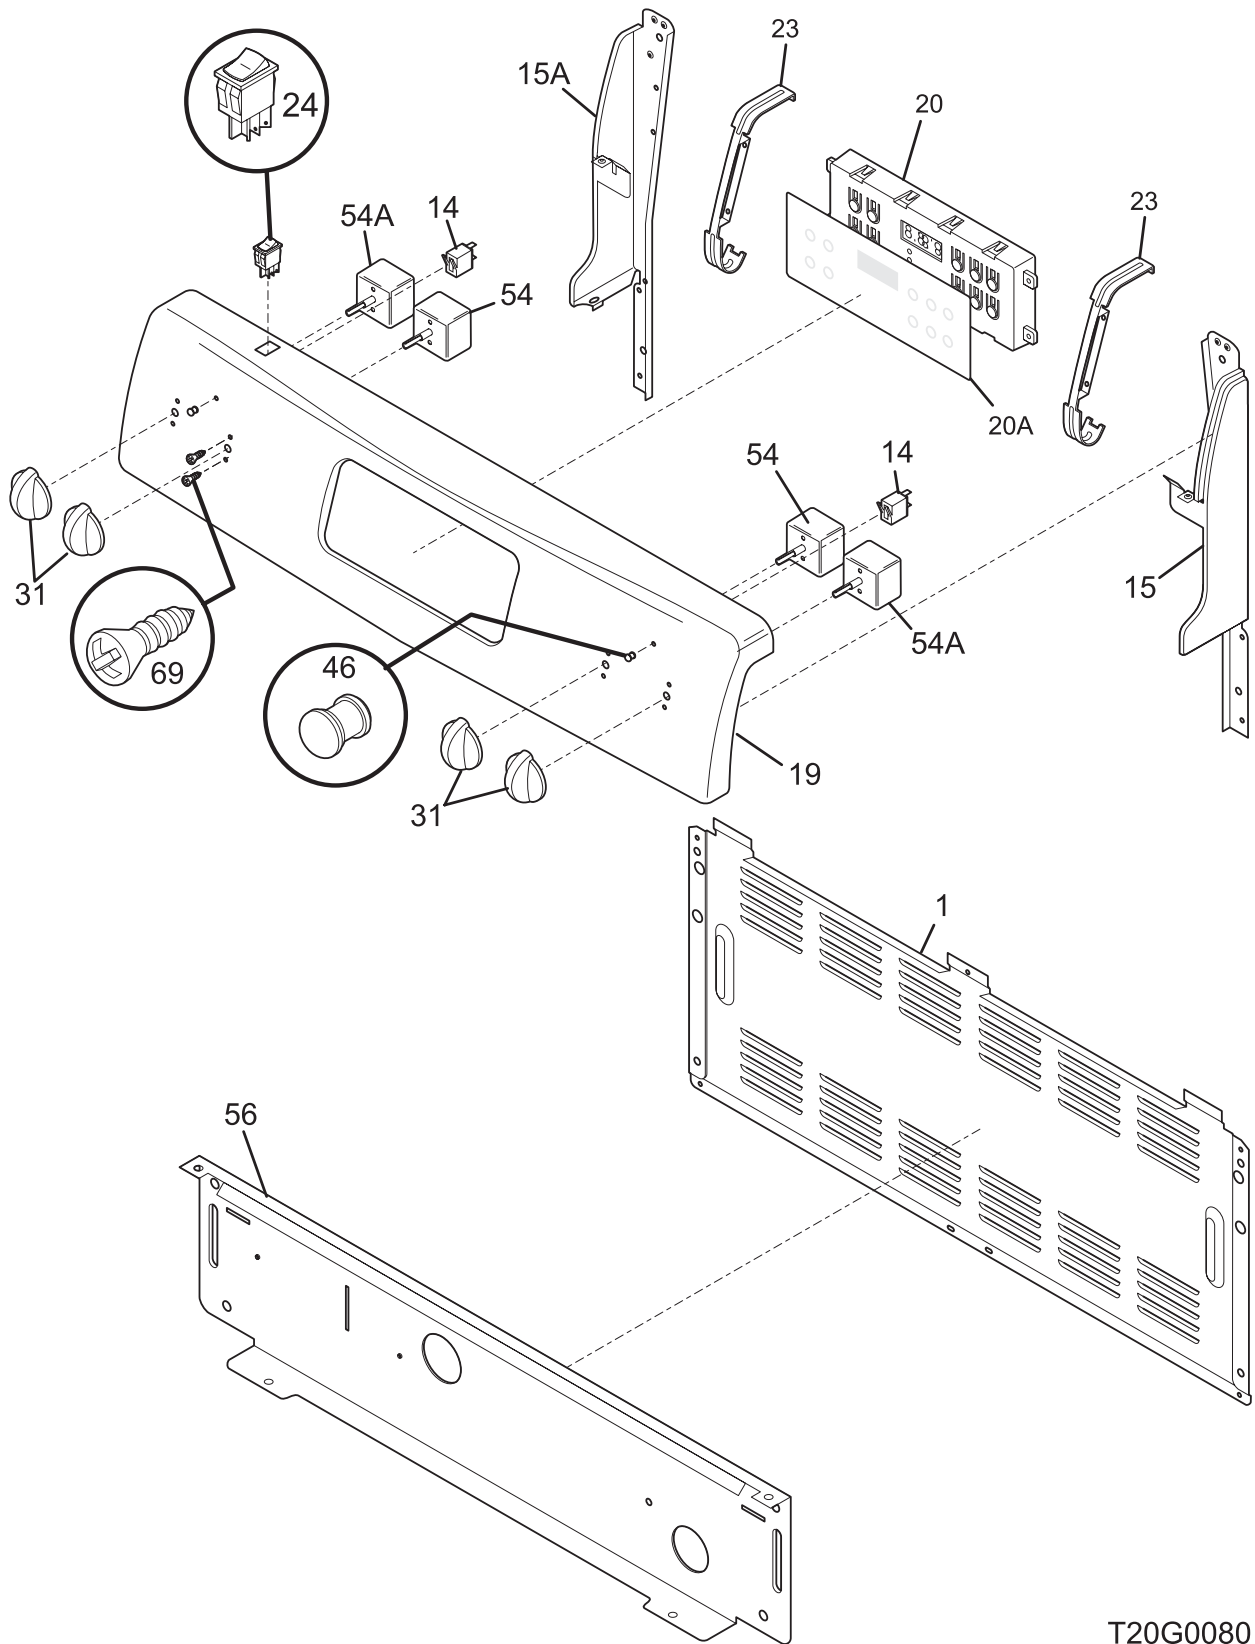

T20G0080

BACKGUARD

POS. NO	PART NO.	DESCRIPTION
1	316416100	Shield, backguard, rear wall
14	316022500	Light/Lamp, indicator, 125 V
15	316411405	Support, backguard, black, RH
15A	316411404	Support, backguard, black, LH
19	316456501	Panel, control, stainless
20 #	316418200	Clock/Timer, electronic, ES300
20A	316419103	Overlay, clock, black, ES300
23	316441600	Bracket-clock mtg, black
24 #	316448700	Switch, rocker, black, oven light
31	316223002	Knob, control, black
46	316437900	Lens, indicator light
54 #	316436000	Switch, infinite, small element
54A#	316436001	Switch, infinite, large element
56	316234013	Shield, backguard, black, inner
69	316021105	Screw, hex head cup pt, 8-18 x 0.375, black
*	316021109	Screw, 8-18 x 0.5, chrome
*	316021110	Screw, 8-18 x 0.5, black
*	316089500	Screw, 10-16 x .486