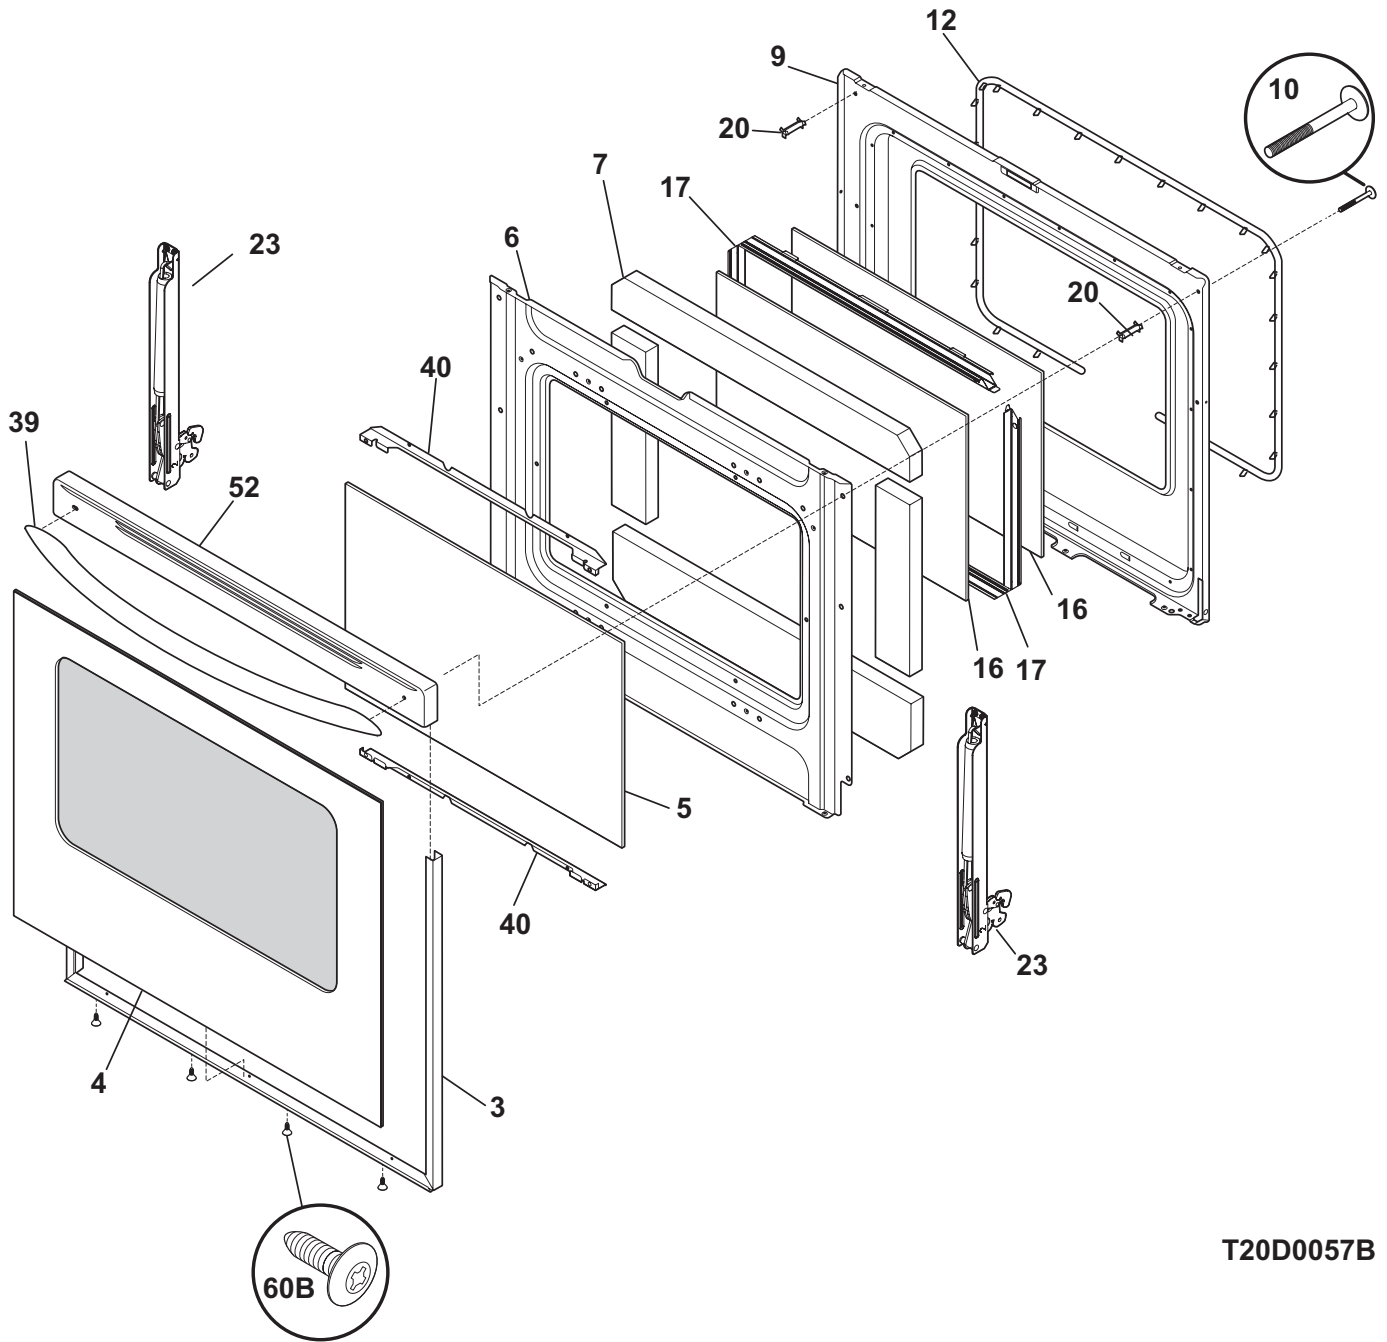

DOOR

T20D0057B

DOOR

POS. NO	PART NO.	DESCRIPTION
3	5303935317	Trim kit-door, 3 sided, black, w/tape
4	316453007	Glass Assembly, oven door, w/tape, outer
5	316446400	Glass, oven door, airwash
6	316406310	Shield, wool
7	316405600	Insulation, oven door
9	316423701	Liner, oven door
10	316433300	Screw, 10-14 x 2.125", handle mtg.
12	316405000	Seal, oven door
16	316117501	Glass, oven door, inner
17	316402403	Spacer, door glass, (2)
23	316537304	Hinge, oven door, blue, (2)
23*	316418900	Screw, sims lp, #8-32 x 5/16", black
39	316270200	Handle, door, black
40	316446301	Bracket, glass, airwash, (2)
52	316468401	Cap, door trim, black
60B	316021110	Screw, 8-18 x 0.5, black
*	316021109	Screw, 8-18 x 0.5, chrome
*	316433603	Label, anti-tip
*	5303285179	Screw, wafer head, 8-32T x 0.500, black