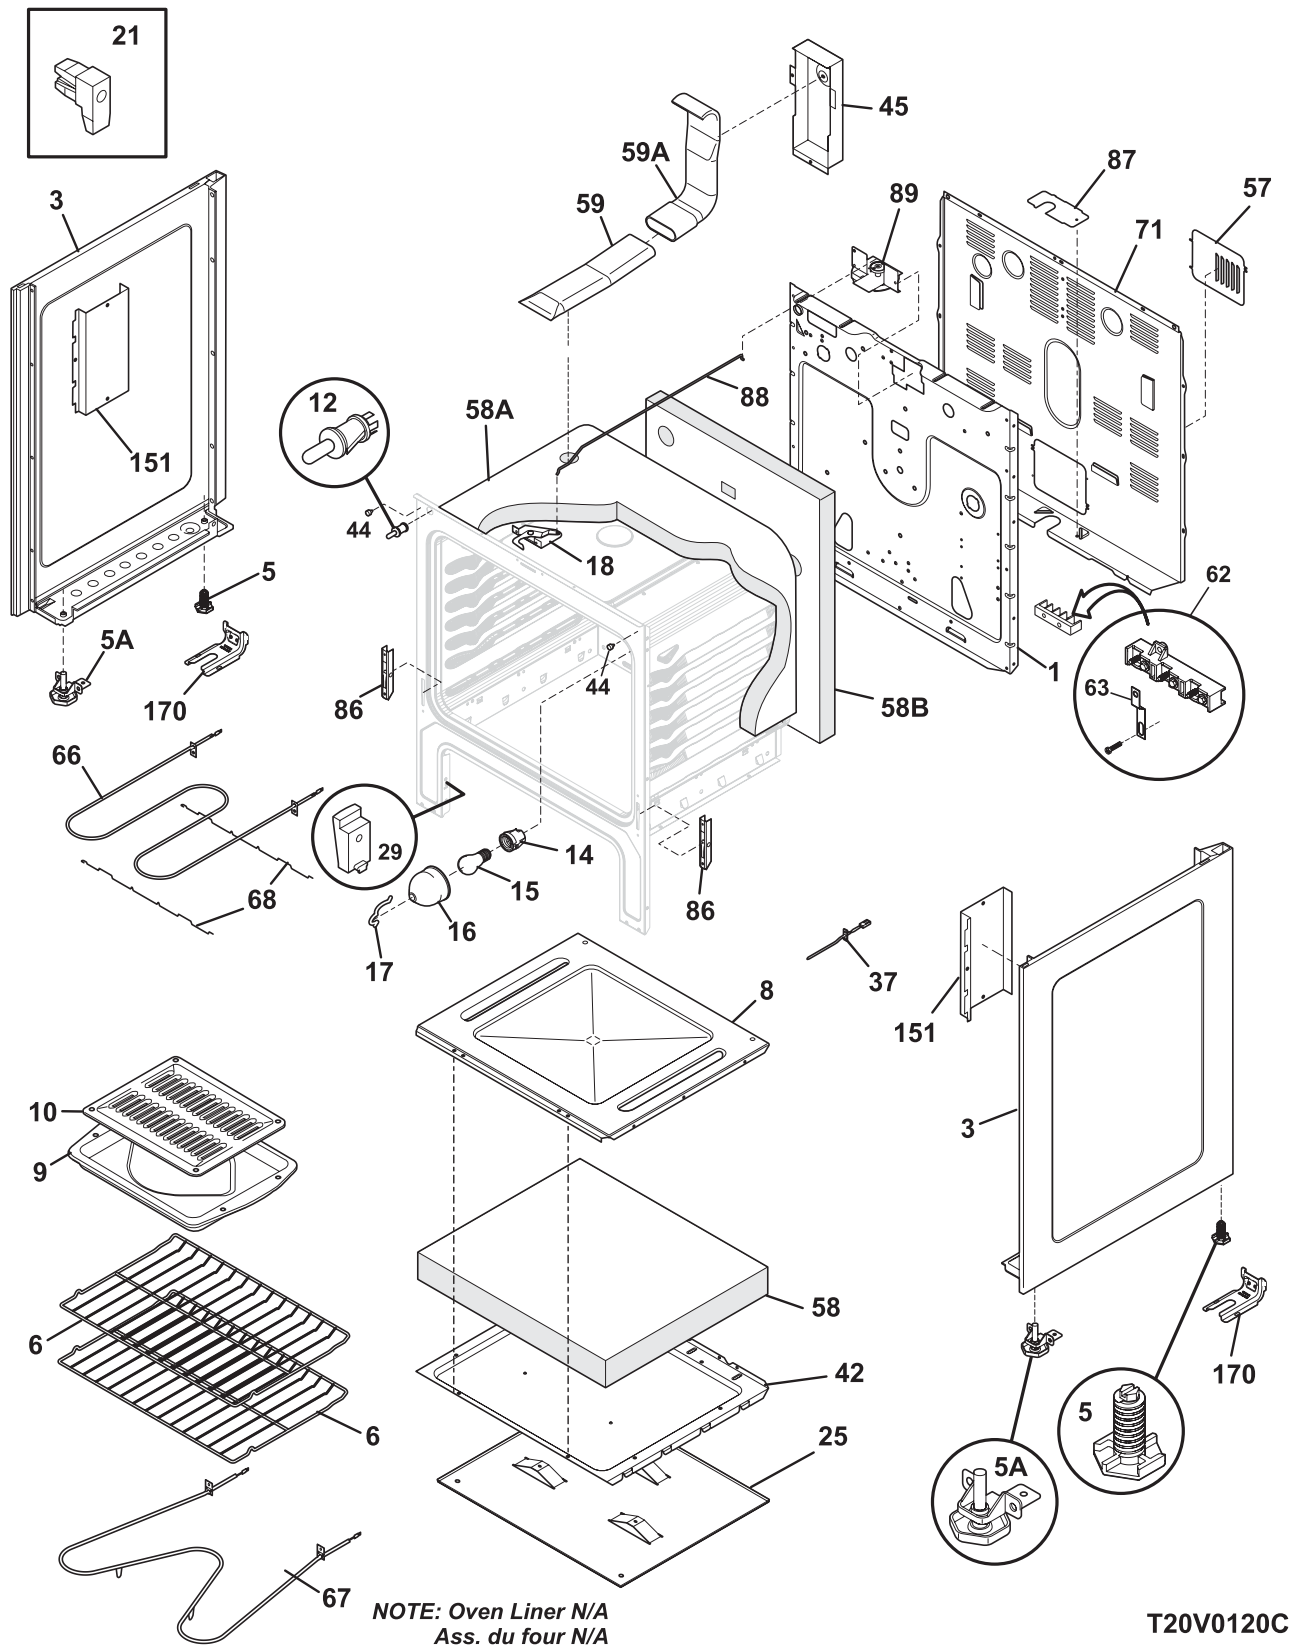

BODY

T20V0120C

BODY

POS. NO	PART NO.	DESCRIPTION
1	316401801	Panel, main back
3	316400118	Panel, bodyside, black, RH
3	316400119	Panel, bodyside, black, LH
5	316272900	Screw, leveling, plastic, rear, (2)
5A	316498900	Leveling Leg Assy, metal, front, (2), bracket & leg
6	316496201	Rack, oven, (2)
8	316400601	Panel, oven bottom
9	316081900	Pan, broiler
10	316082000	Insert, broiler pan
12	316445501	Switch, oven light, door frame
14	316116400	Receptacle, oven light
15	316538901	Lamp, oven light
16	318406100	Lens, oven light, glass
17	316087500	Retainer, lens
18 #	316405800	Latch Assembly, oven door
21	316408000	Clip, bodyside
25	316406200	Shield, heat, lower
29	316407301	Glide, drawer, front
37 #	316490000	Probe, oven temp
42	316407700	Shield, wool, lower
44	316517600	Spacer, oven door
45	316234100	Shield, wire, vent tube
57	316457801	Cover, access
58	316403800	Insulation, oven bottom
58A	316406602	Insulation, oven wrapper
58B	316406500	Insulation, oven back
59	316208401	Vent Tube, assembly, w/catalyst
59A	316208304	Tube, oven vent, upper
62 #	5303935271	Terminal Block Kit
62*	316001003	Screw, ground wire
62*	316205500	Nut, hex flange, 3/8 10-32
62*	316542200	Insulator
63	316542600	Plate, grounding strap
66 #	316203200	Element, broil
67	316075104	Element, bake
68	316404000	Support, element, broil
71	316422304	Shield, rear wall
86	316537400	Receptacle, hinge, (2)
86*	316418900	Screw, sims lp, #8-32 x 5/16", black
87	316081200	Bracket, cable mtg
88	316203500	Rod, auto latch
89 #	316464300	Motor-latch
151	316404600	Shield, bodyside
170	316112004	Anti Tip Kit, assembly
170*	316107200	Bracket, anti-tip
170*	316116000	Screw, concrete, 1.75", anti-tip brkt
170*	316541700	Template, anti-tip
* #	316506279	Wiring Harness, main
*	3203550	Plug, button, oven bottom
*	316021105	Screw, hex head cup pt, 8-18 x 0.375, black
*	316021110	Screw, 8-18 x 0.5, black
*	316089500	Screw, 10-16 x .486
*	5303285179	Screw, wafer head, 8-32T x 0.500, black
*	5308014215	Screw, 6-20 x 0.312