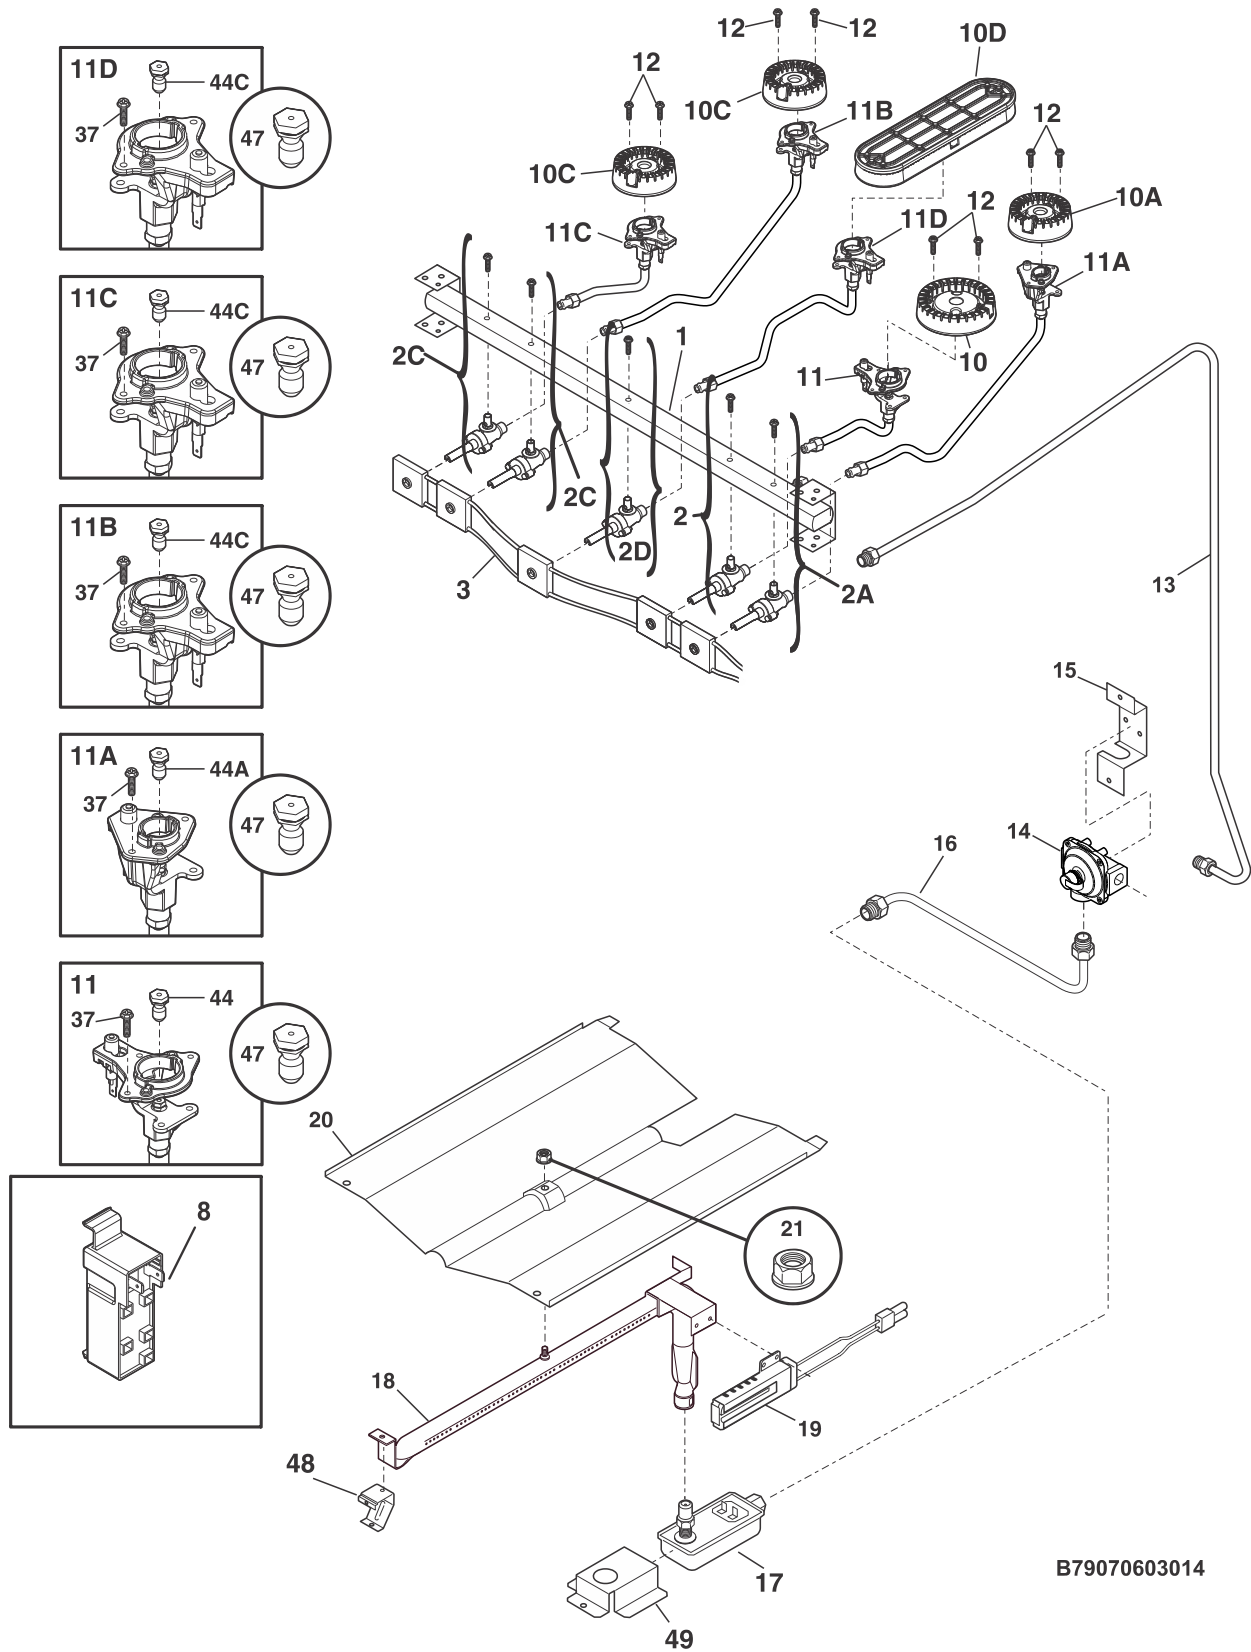

BACKGUARD

POS. NO	PART NO.	DESCRIPTION
1	316281800	Shield, backguard, rear wall
15	5304493644	Cap, end, black, RH
15A	5304493646	Cap, end, black, LH
19	5304509065	Panel, backguard, stainless
20 #	316455410	Clock/Timer, electronic, ES100
20A	316220729	Overlay, clock, black
21	5303013272	Nut, hex head sems
23	316441600	Bracket-clock mtg, black
24 #	316448700	Switch, rocker, black, oven light
36	5304507386	Knob, top valve, black
39*	316001003	Screw, ground wire
40	316605358	Panel, manifold, black
*	316021108	Screw, cup pt, 8-18 x 0.375, chrome
*	316021109	Screw, 8-18 x 0.5, chrome
42	808754601	Deflector, backguard
56	316230705	Shield, backguard, inner
*	316021105	Screw, hex head cup pt, 8-18 x 0.375, black
*	316089500	Screw, 10-16 x .486

BURNER

B79070603014