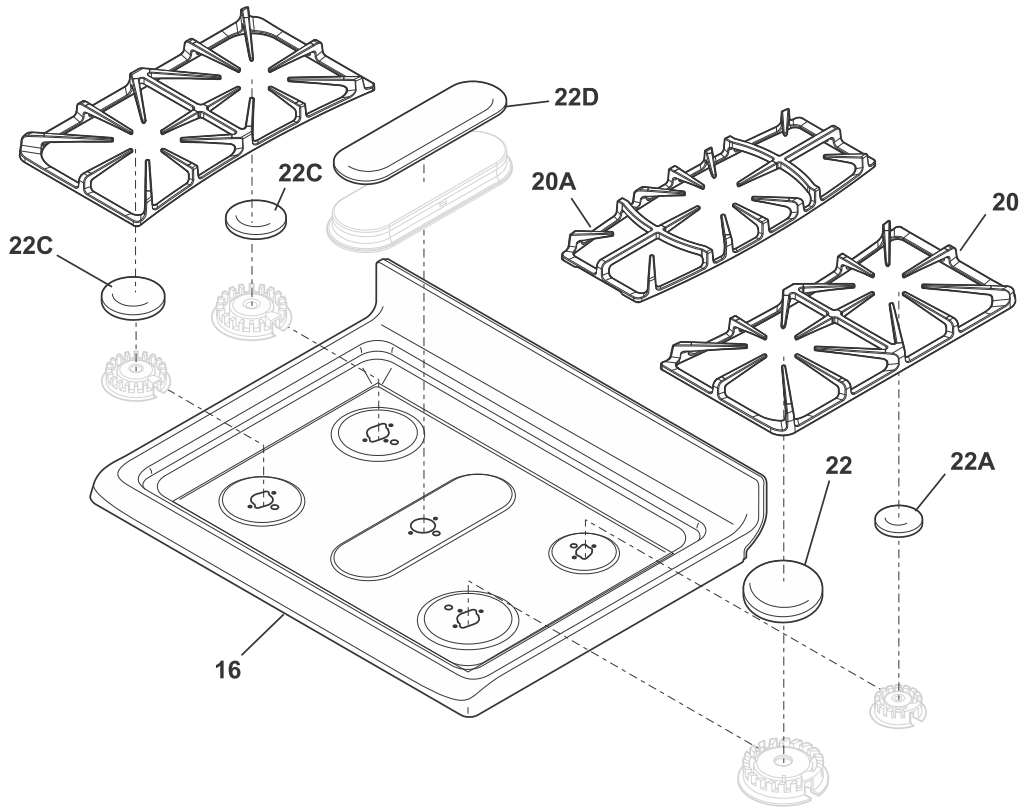

TOP/DRAWER

T79073433310

TOP/DRAWER

POS. NO	PART NO.	DESCRIPTION
1	316110201	Carriage, low broil
2	316236401	Liner, low broil
2A	316541500	Shield, broiler
4	316231226	Panel, drawer, black
4A	316444800	Overlay, Drawer Panel, stainless
9	316081902	Pan, broiler, slate blue
10	316082002	Insert, broiler pan, slate blue
13	316111503	Glide, low broil, outer/RH & LH, (2)
13A	316534200	Glide-Low Broil, Inner
16	316610006	Main Top, black
20	807327101	Grate, burner, black, side, (2)
20A	807412601	Grate, burner, black, center
22	316262104	Cap, 17K burner, black
22A	316261704	Cap, 5K burner, matte, black
22B	316261904	Cap, 12K burner, black
22C	316261804	Cap, 9.5K burner, matte, black
22D	316559604	Cap, 9.5K burner, black, oval
23*	316418900	Screw, sims lp, #8-32 x 5/16", black
39*	5303288572	Screw-handle mtg
85	316115601	Rack, low broil
*	316001003	Screw, ground wire
*	316021105	Screw, hex head cup pt, 8-18 x 0.375, black
*	316021108	Screw, cup pt, 8-18 x 0.375, chrome
*	316021120	Screw, shoulder head, 8-18 x 5/8, (2), square drive