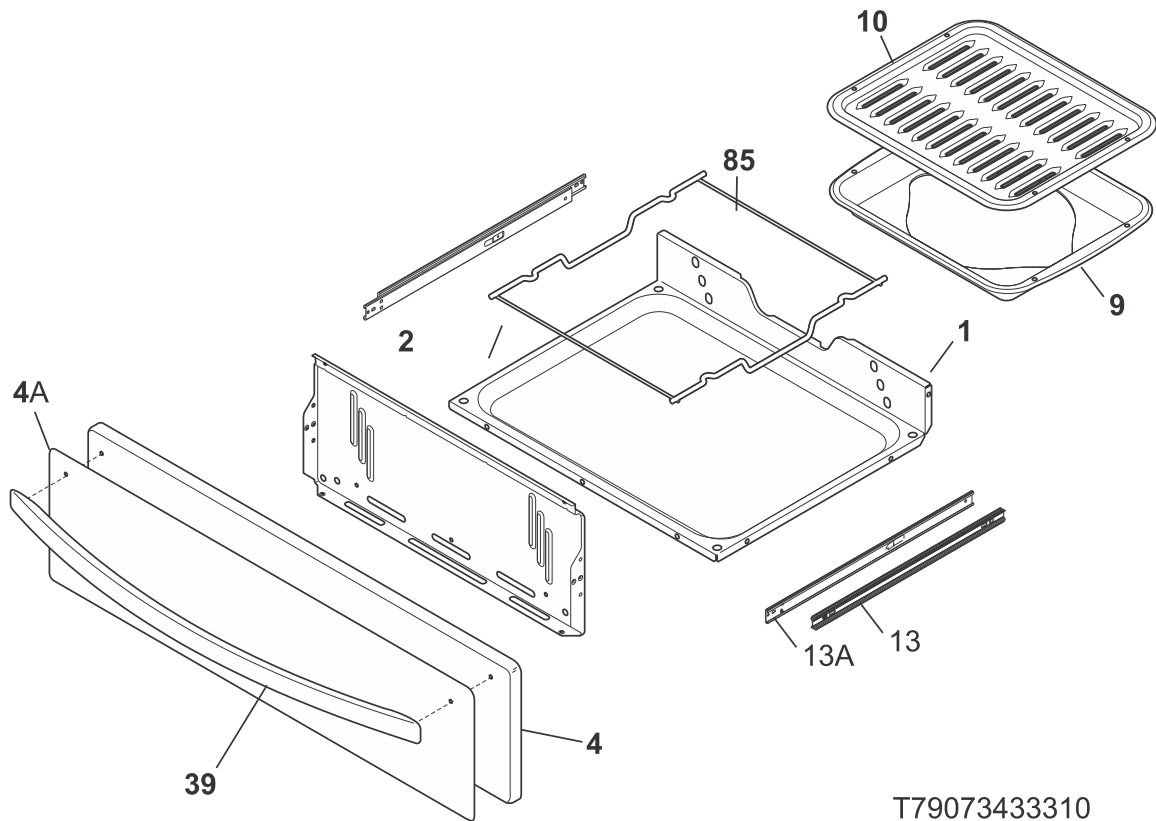

TOP/DRAWER

T79073433310

TOP/DRAWER

POS. NO	PART NO.	DESCRIPTION
1	316110201	Carriage, low broil
2	316236401	Liner, low broil
2A	316541500	Shield, broiler
4	316231226	Panel, drawer, black
4A	316444800	Overlay, Drawer Panel, stainless
9	316081902	Pan, broiler, slate blue
10	316082002	Insert, broiler pan, slate blue
13	316111503	Glide, low broil, outer/RH & LH, (2)
13A	316534200	Glide-Low Broil, Inner
16	316610006	Main Top, black
20	807327101	Grate, burner, black, side, (2)
20A	807412601	Grate, burner, black, center
22	316262104	Cap, 17K burner, black
22A	316261704	Cap, 5K burner, matte, black
22B	316261904	Cap, 12K burner, black
22C	316261804	Cap, 9.5K burner, matte, black
22D	316559604	Cap, 9.5K burner, black, oval
23*	316418900	Screw, sims lp, #8-32 x 5/16", black
39*	5303288572	Screw-handle mtg
85	316115601	Rack, low broil
*	316001003	Screw, ground wire
*	316021105	Screw, hex head cup pt, 8-18 x 0.375, black
*	316021108	Screw, cup pt, 8-18 x 0.375, chrome
*	316021120	Screw, shoulder head, 8-18 x 5/8, (2), square drive