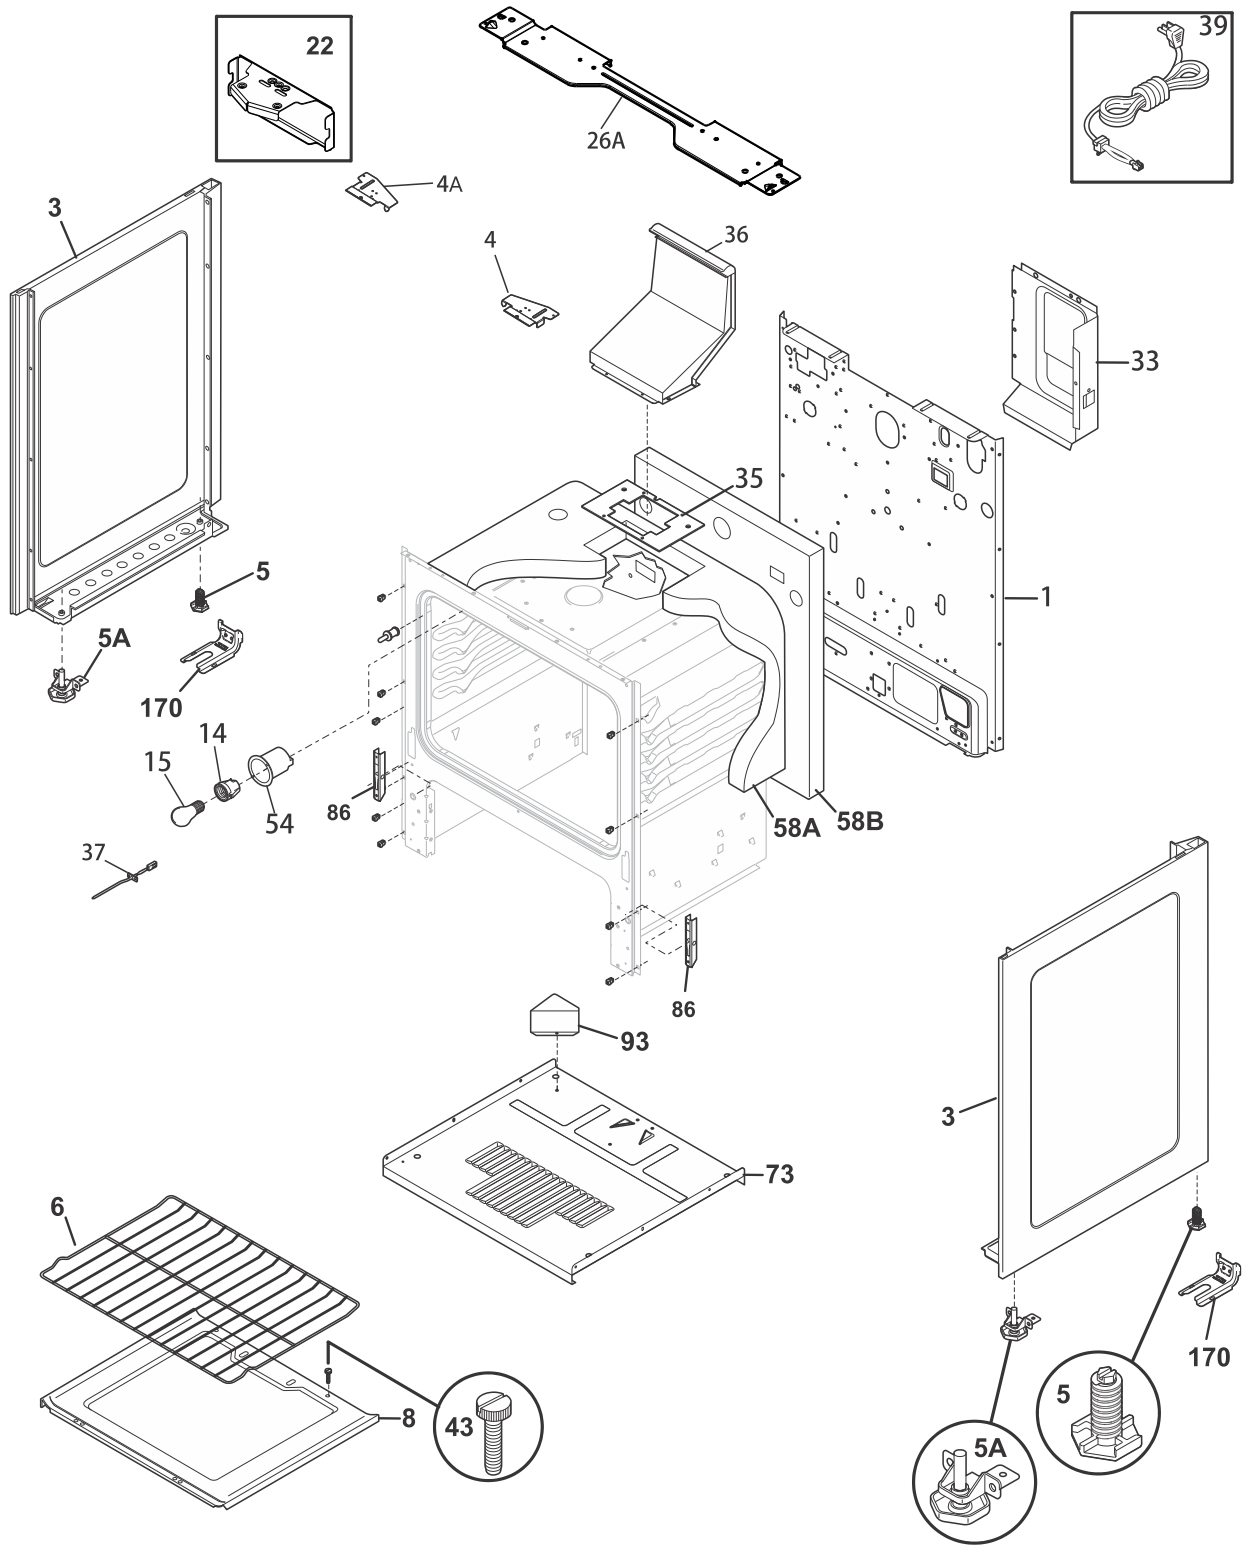

BODY

NOTE: Oven Liner N/A
Ass. du four N/A

V79070602012A

BODY

POS. NO	PART NO.	DESCRIPTION
1	316029419	Panel, main back
3	316400118	Panel, bodyside, black, RH
3	316400119	Panel, bodyside, black, LH
4	316605400	Bracket-maintop, RH
4A	316605401	Bracket-maintop, LH
5	316272900	Screw, leveling, plastic, rear, (2)
5A	316498900	Leveling Leg Assy, metal, front, (2), bracket & leg
6	316067902	Rack, oven, (2)
8	316495901	Panel, oven bottom
8*	316064600	Support, oven bottom
14	316116400	Receptacle, oven light
15	316538901	Lamp, oven light
22	316286300	Bracket-bodyside, (2)
*	316279600	Screw, bracket, stiffener, (4)
26A	316498200	Bracket-support, chassis, aluminum
33	316055600	Shield, spark module, galv steel
35	316542100	Gasket-flue
36	316208902	Flue, black
37 #	316233903	Probe, oven temp
39 #	807108202	Cord, electric power
39*	316001003	Screw, ground wire
43	3131732	Screw, 8-18 x 1.438, oven bottom
54	5303271606	Housing, oven light
58A	3017142	Insulation, oven wrapper
58B	316054202	Insulation, 1", oven back
73	316109902	Base, low broil
86	316441300	Receptacle, hinge
*	316418901	Screw, trilobe, 10-32 x 5/16", black
93	316110000	Shield, ignitor, metal
170	316112005	Anti Tip Kit, assy, w/template
170*	316107200	Bracket, anti-tip
170*	316116000	Screw, concrete, 1.75", anti-tip brkt
170*	316541700	Template, anti-tip
* #	5304503371	Harness, wiring, main
*	5304491650	Block, stability, concrete
*	316021105	Screw, hex head cup pt, 8-18 x 0.375, black
*	316021108	Screw, cup pt, 8-18 x 0.375, chrome
*	316021109	Screw, 8-18 x 0.5, chrome
*	316089500	Screw, 10-16 x .486