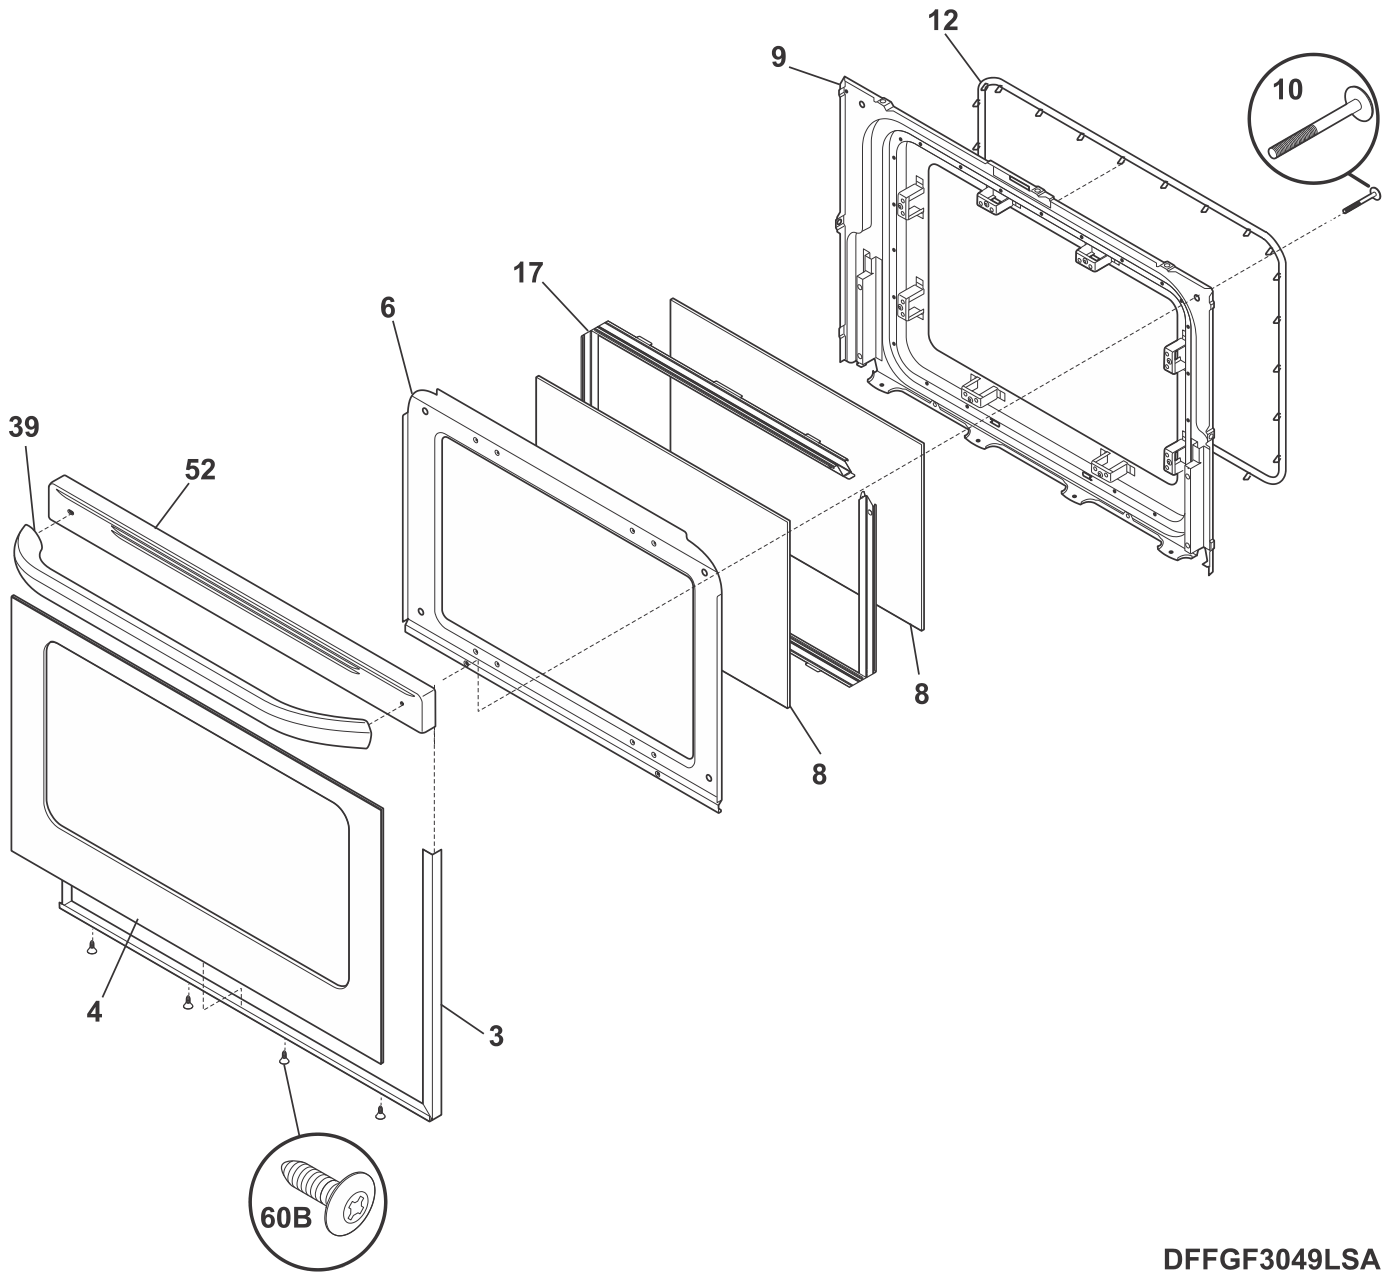

DOOR

DDFGF3049LSA

DOOR

POS. NO	PART NO.	DESCRIPTION
3	5303935398	Trim kit-door, 3 sided, black, w/tape and foil
4	316453048	Glass Assembly, oven door, w/tape, outer
6	316222711	Shield, wool, black, oven door
*	316021109	Screw, 8-18 x 0.5, chrome
8	5304503232	Glass, oven door, inner
9	316230635	Liner, oven door
10	316001013	Screw, wafer head, 10-24 X 1.375, handle mtg.
12	316239700	Seal, oven door
17	5304503231	Spacer, door glass
23	316575924	Hinge, oven door
23*	316418900	Screw, sims lp, #8-32 x 5/16", black
39	5304507752	Handle, door, stainless
39*	5303288572	Screw-handle mtg
52	316491201	Cap, door trim, black
60B	316021110	Screw, 8-18 x 0.5, black
*	316483100	Label, anti-tip
*	316021105	Screw, hex head cup pt, 8-18 x 0.375, black