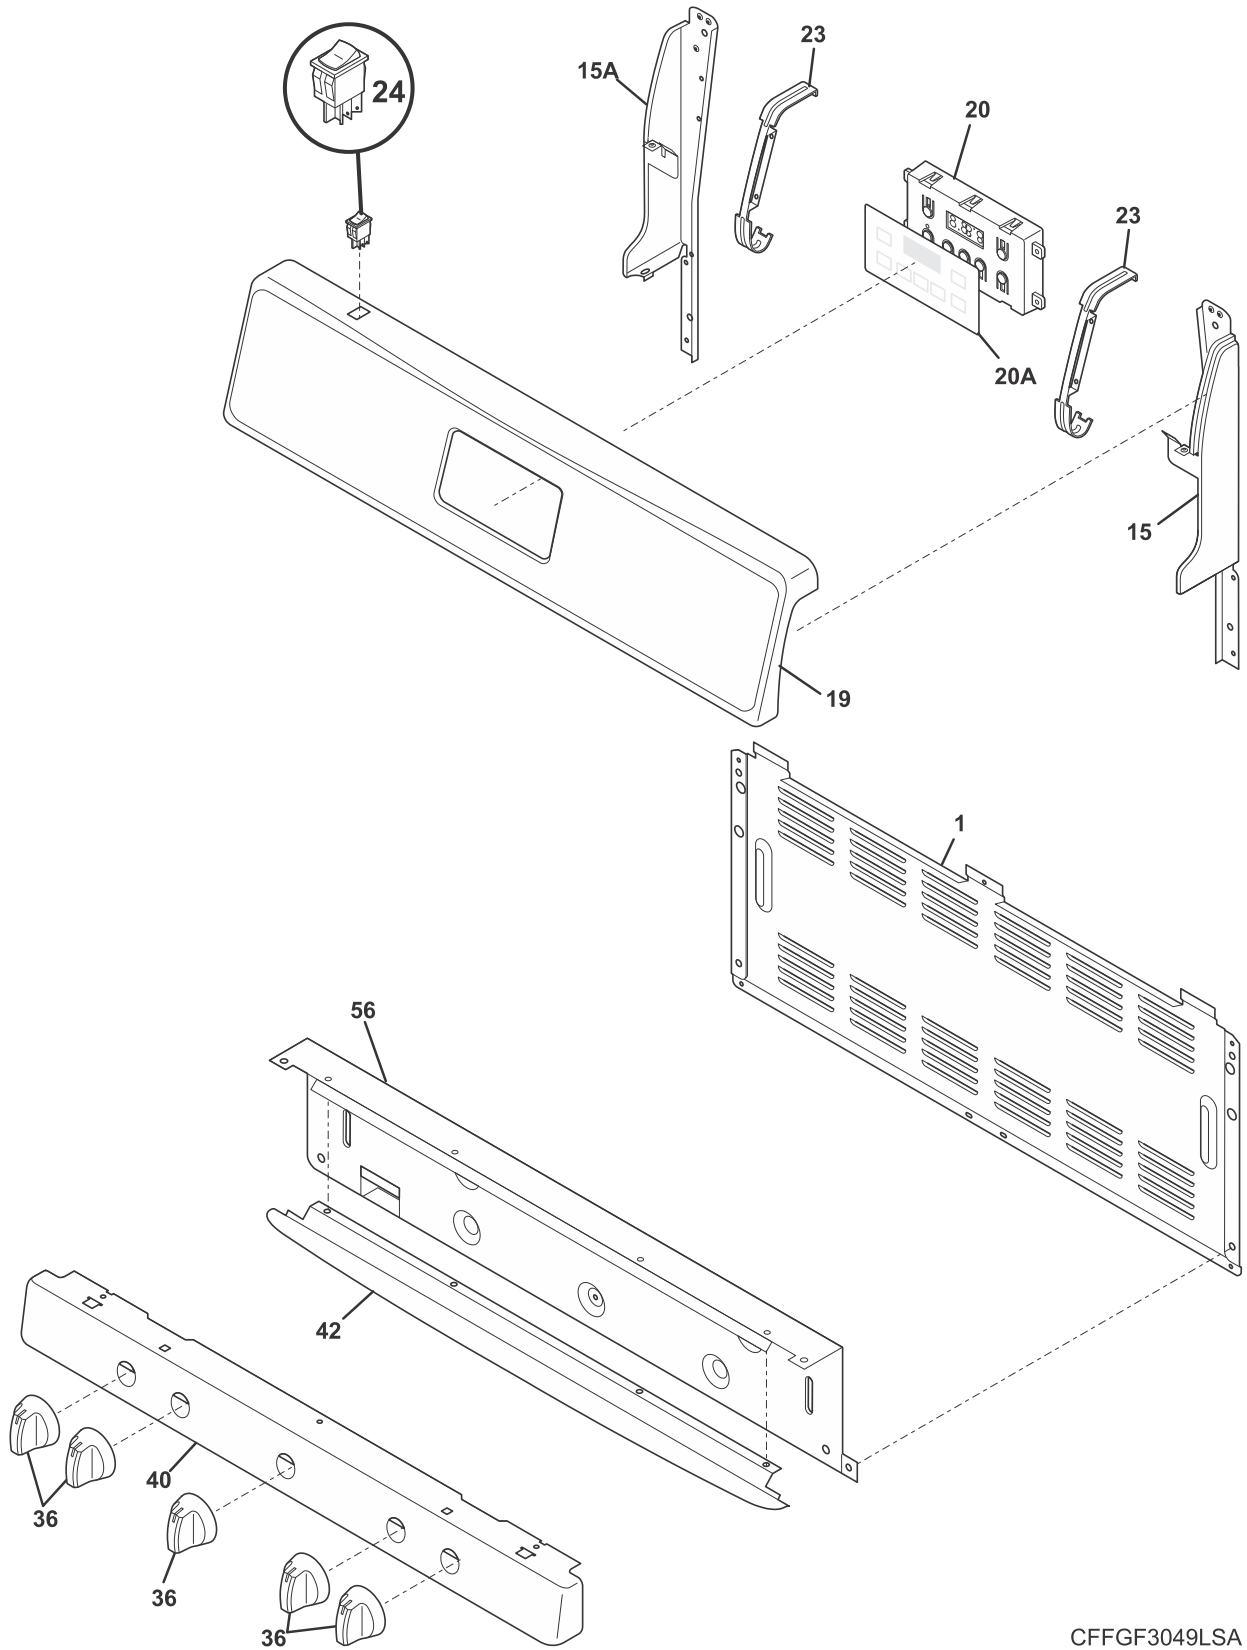

BACKGUARD

CFFGF3049LSA

BACKGUARD

POS. NO	PART NO.	DESCRIPTION
1	316281800	Shield, backguard, rear wall
15	5304493644	Cap, end, black, RH
15A	5304493646	Cap, end, black, LH
19	5304509065	Panel, backguard, stainless
20 #	316455410	Clock/Timer, electronic, ES100
20A	316220729	Overlay, clock, black
21	5303013272	Nut, hex head sems
23	316441600	Bracket-clock mtg, black
24 #	316448700	Switch, rocker, black, oven light
36	5304507386	Knob, top valve, black
39*	316001003	Screw, ground wire
40	316605358	Panel, manifold, black
*	316021108	Screw, cup pt, 8-18 x 0.375, chrome
*	316021109	Screw, 8-18 x 0.5, chrome
42	808754601	Deflector, backguard
56	316230705	Shield, backguard, inner
*	316021105	Screw, hex head cup pt, 8-18 x 0.375, black
*	316089500	Screw, 10-16 x .486