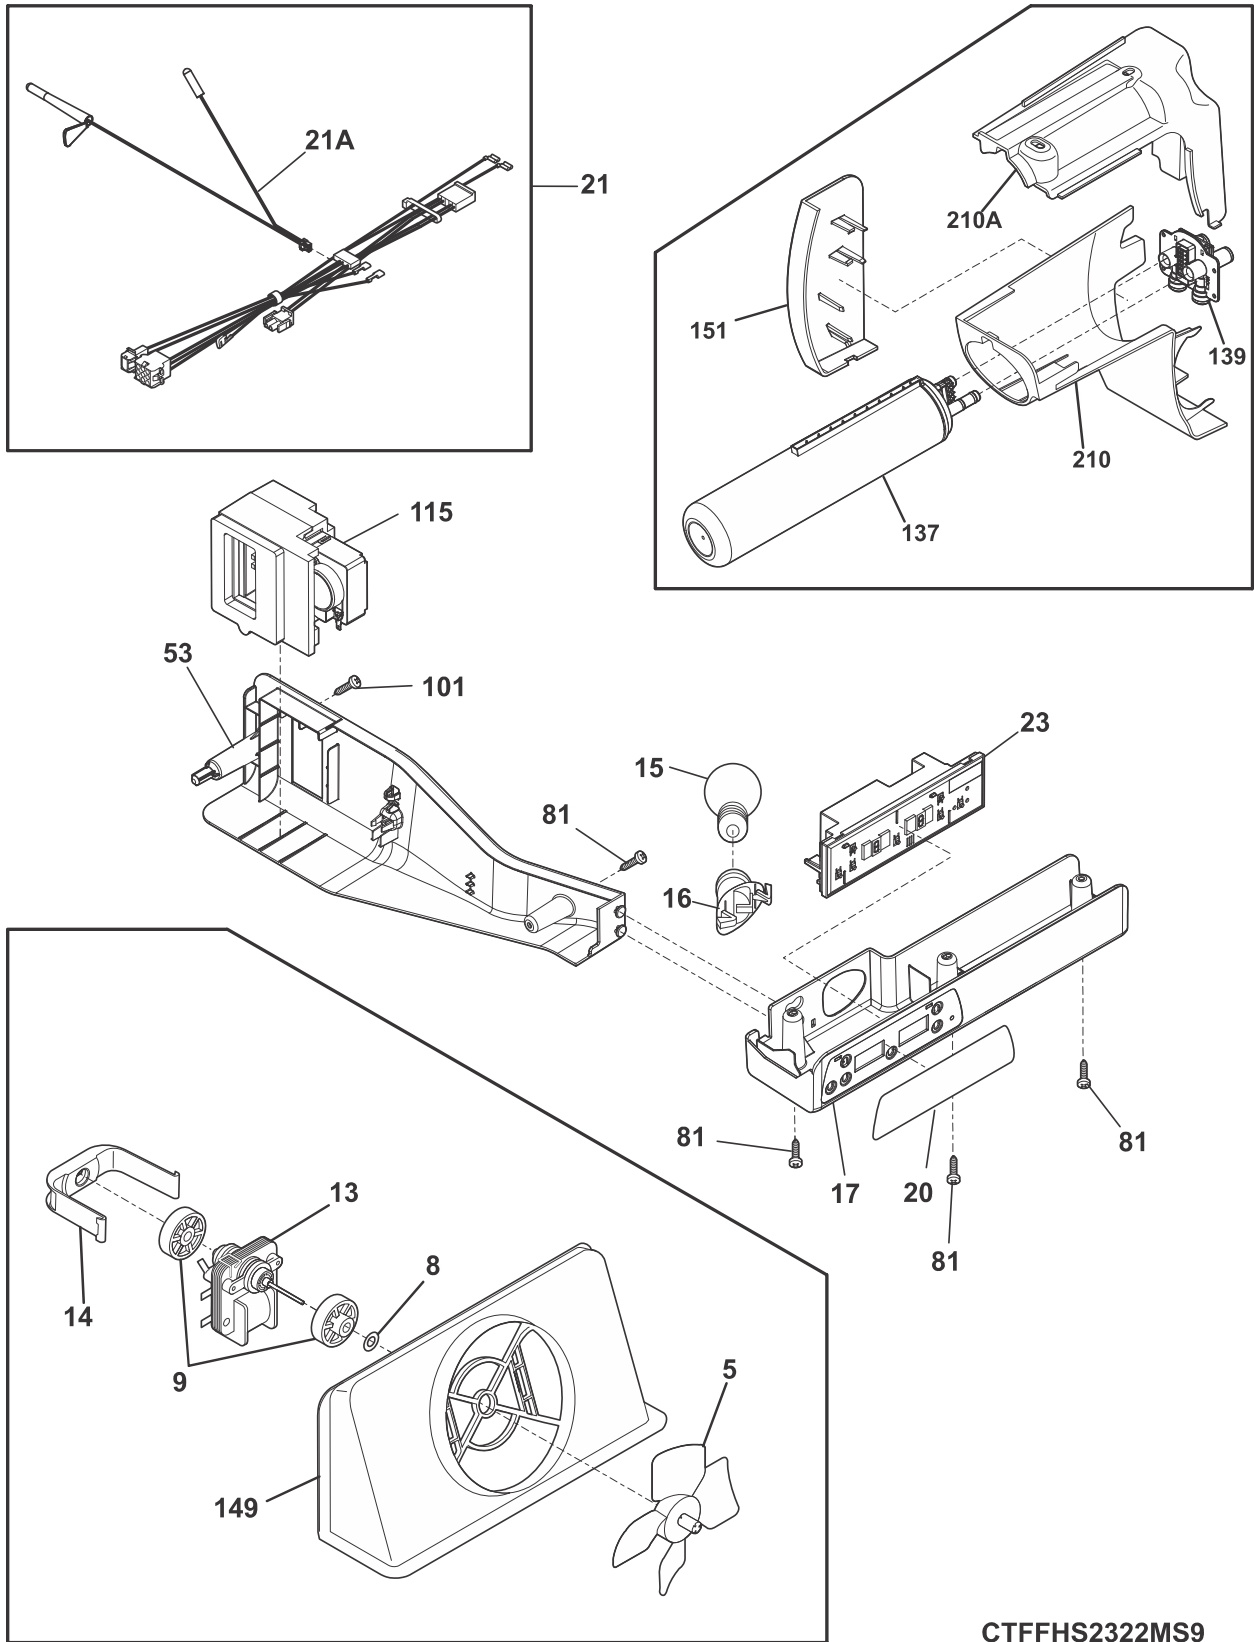

CONTROLS

CTFFHS2322MS9

CONTROLS

Model Index: A FFSS2315T (FFSS2315TE0)
                      B FFSS2315T (FFSS2315TP0)
                      C FFSS2315T (FFSS2315TS0)

POS. NO	PART NO.		DESCRIPTION
5 #	5308000010	A B C	Fan Blade, red, evaporator fan
8	215474201	A B C	Washer, "slinger", nylon, evap fan shaft
9	241563601	A B C	Bushing-motor mtg
13 #	242077702	A B C	Motor, evaporator fan, blower
14	242135301	A B C	Clip, evap fan motor, evap fan motor
15 #	5304511738	A B C	Light Bulb, LED
16 #	218906802	A B C	Socket-light/lamp
17	241633512	A B C	Box-control, front
20	241604010	A B C	Label-control box
21 #	242303101	A B C	Wiring Harness, assembly, control box, w/thermistors
21A#	242278801	A B C	• Thermistor Assembly, refrig/freezer, w/connector
23 #	5304498023	A B C	Control, electronic, w/cover
53	241608902	A B C	Box-control
81	5304455650	A B C	Screw, hex washer head, 8-15A x 0.625, Low Profile
101	241637202	A B C	Screw, hex sems head, 8-18AB x 1-3/4
115#	242303001	A B C	Damper Assy, w/seal
137#	242294501	A B C	Filter-water, carbon
139	242009601	A B C	Base-water filter
149	241563401	A B C	Shroud-fan orifice
149*	241528305	A B C	Seal, shroud
151	242069701	A B C	Cover-water filter
210	241983814	A B C	Housing-water filtr
210A	241998302	A B C	Mount-water filter