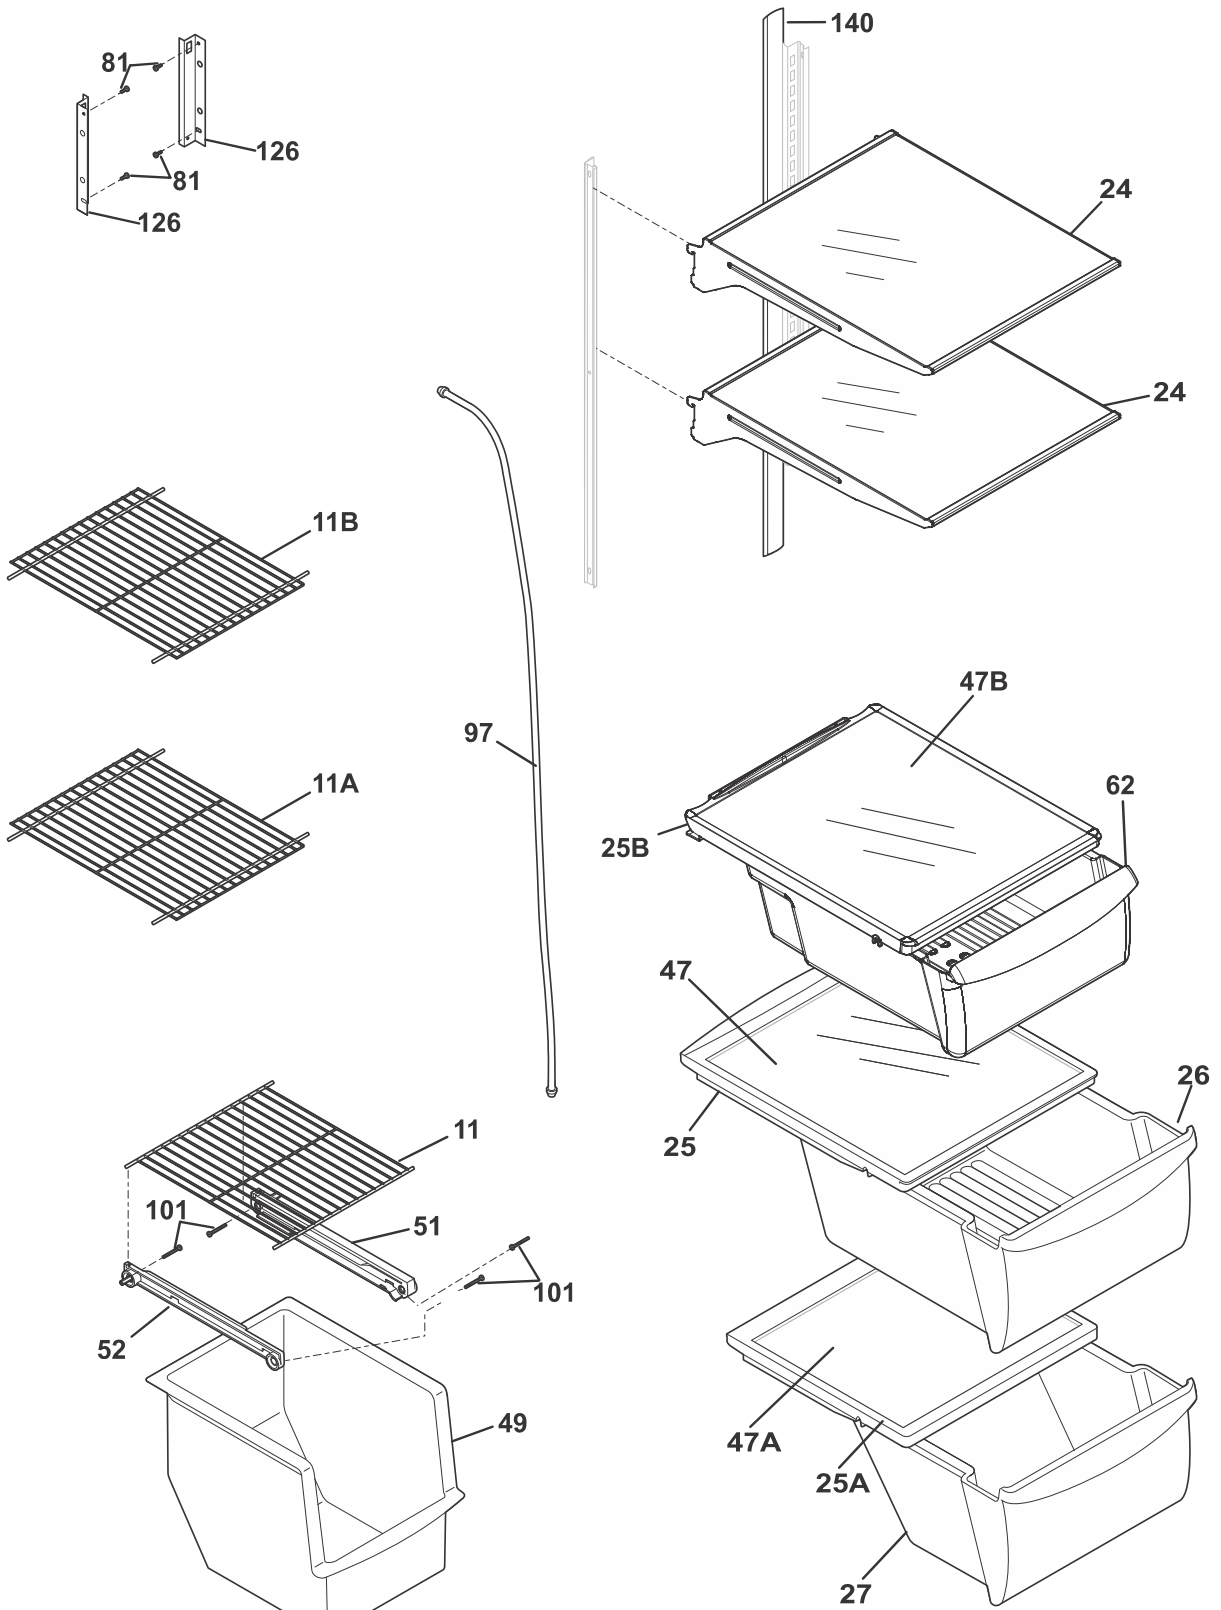

SHELVES

SHFFSS2315TD0

SHELVES

Model Index: A FFSS2315T (FFSS2315TE0)
B FFSS2315T (FFSS2315TP0)
C FFSS2315T (FFSS2315TS0)

POS. NO	PART NO.		DESCRIPTION
11	241657601	A B C	Shelf, flip up, wire
11A	241657501	A B C	Shelf, fixed, freezer
11B	241657503	A B C	Shelf, fixed upper, freezer
24	5304511776	A B C	Shelf Assembly, cantilever, glass, w/trim
25	240354502	A B C	Cover-crisper pan, upper
25*	240362101	A B C	Clip-slide, cover
25A	240354602	A B C	Cover-crisper pan, lower
25B	241973101	A B C	Cover-meat pan
26	240354706	A B C	Pan-crisper, upper
26*	240349801	A B C	Clip-slide, pan
27	240354806	A B C	Pan-crisper, lower
47	240350613	A B C	Insert-pan cover, glass
47A	240350614	A B C	Insert-pan cover, glass
47B	241992909	A B C	Insert-pan cover, glass
49	240564301	A B C	Basket-sliding
51	240343002	A B C	Hanger-basket, RH
52	240343102	A B C	Hanger-basket, LH
62	241974404	A B C	Pan-meat
81	5304455650	A B C	Screw, hex washer head, 8-15A x 0.625, Low Profile
97	242220208	A B C	Tube-water inlet, .315 - 97.50", natural
97*	242103001	A B C	Connector-water, straight, 5/16 to 5/16
101	218493101	A B C	Screw, hex washer head, 8-18AB x 1-3/4
126	241674401	A B C	Channel, auger mtg, LH
126	241674402	A B C	Channel, auger mtg, RH
140	241812502	A B C	Channel, wtr tube cover