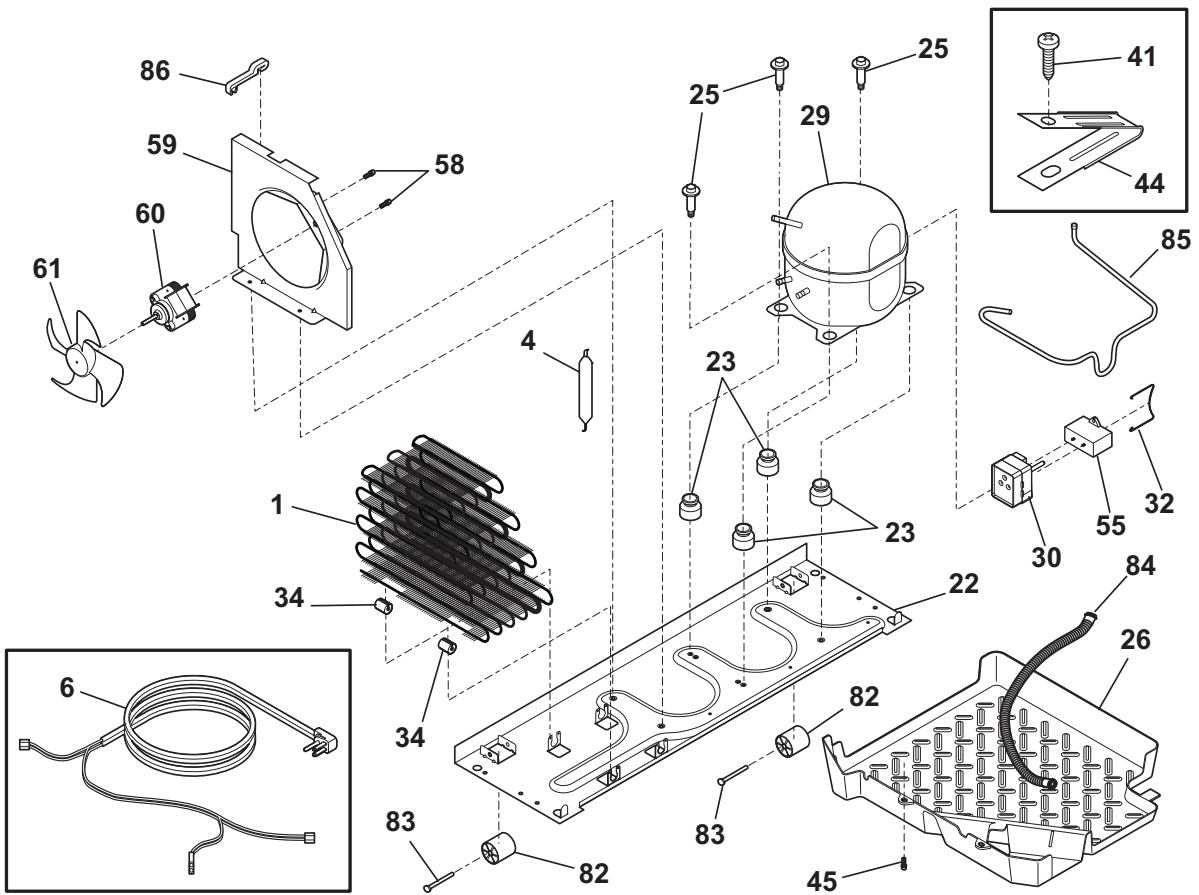

SYSTEM

SYFFHS2311LB3

SYSTEM

Model Index: A FFSS2315T (FFSS2315TE0)
                          B FFSS2315T (FFSS2315TP0)
                          C FFSS2315T (FFSS2315TS0)

POS. NO	PART NO.		DESCRIPTION
1 #	242106606	A B C	Condenser
3	218679613	A B C	Block-evap coil, styrofoam, (2)
4 #	242047603	A B C	Dryer-filter
6 #	242019501	A B C	Harness-wiring, machine compt.
6* #	242303101	A B C	Wiring Harness, assembly, control box, w/thermistors
14 #	242044113	A B C	Heater-defrost
15 #	5303918286	A B C	Evaporator Kit
16	5308000110	A B C	Strap-evap/heater, aluminum, (2)
21 #	5303918214	A B C	Shermostat-defrost, kit
22	240330010	A B C	Base-compressor
22*	218252201	A B C	Screw, #8 truss hd, 10-32CA x 0.500
23	241659701	A B C	Grommet-compr mtg, compressor, (4)
24	241812301	A B C	Washer-compr mtg
25	240491503	A B C	Screw-compressor mtg, 1/4-28 x 1.16, (4)
26	241697602	A B C	Pan-defrost
29 #	241650212	A B C	Compressor
30 #	297259510	A B C	Controller, compressor
32	216954300	A B C	Clip, controller
34	240405201	A B C	Grommet, rubber, black, cond tube/wire
41	240555002	A B C	Screw-#8-32 X 3/8
44	215174700	A B C	Clamp-service cord, strain relief, galv steel
45	5304455650	A B C	Screw, hex washer head, 8-15A x 0.625, Low Profile
55 #	297286803	A B C	Capacitor-run
58	240569201	A B C	Screw, 8-18 x 0.500
59	241946106	A B C	Shroud-cond fan
59*	240346701	A B C	Tape-foam seal, shroud
59*	240359403	A B C	Screw-fan shroud, (2)
60 #	242018301	A B C	Motor-condenser fan
61	241639501	A B C	Blade-condenser fan
62	240429404	A B C	Trough-drain
70	218990801	A B C	Bracket-evap/cvr mtg
82	5304418225	A B C	Roller, compressor base, rear, (2)
83	5304455655	A B C	Rivet, flat head, 1/4 OD x 1-3/4, roller pin
84	241830903	A B C	Tube-drain, lower
84*	242036801	A B C	Clip-tube, drain
85	241856903	A B C	Tube-connector, suction
86	240409302	A B C	Spacer-cond tube, black