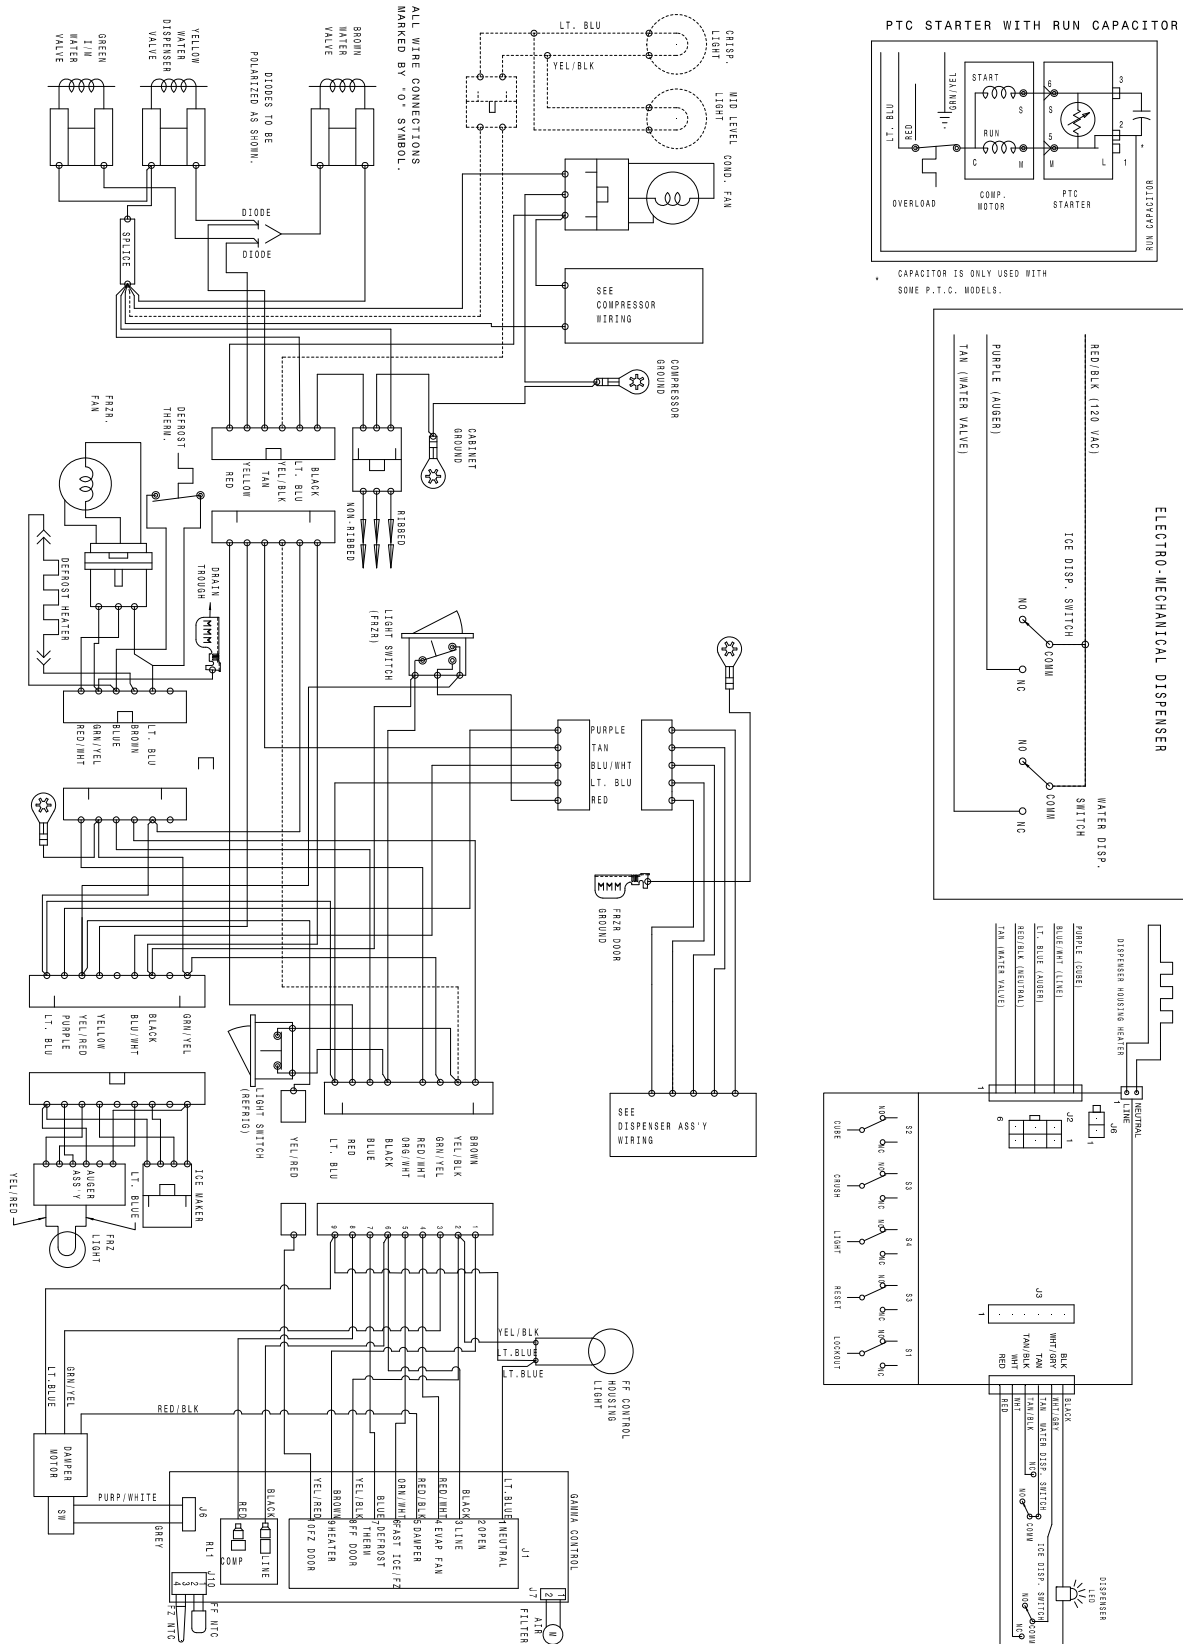

**ICE MAKER**

**INSTALLATION PARTS**

**IMFFHS2622MSN**

---

**ICE MAKER**

---

*Model Index:* A FFSS2315T (FFSS2315TE0)  
 B FFSS2315T (FFSS2315TP0)  
 C FFSS2315T (FFSS2315TS0)

POS. NO	PART NO.		DESCRIPTION
1	218976409	A B C	Tube, water, 60", natural, door
1*	218976439	A B C	Tube-water inlet, 5/16 - 3/2", yellow, valve to door
1*	218976915	A B C	Tube-water inlet, inlet valve, to I/M inlet
1*	240561701	A B C	Seal-water inlet, inlet valve, to ice maker
1*	242220206	A B C	Tube-water inlet, .315 - 97.50", brown/tan
2 #	241798211	A B C	Ice Maker, radius cube, service, 115 V, complete
42	218515403	A B C	Clip-grille
45	5304455650	A B C	Screw, hex washer head, 8-15A x 0.625, Low Profile
51	241796405	A B C	Tube-water fill, extension
55 #	242252702	A B C	Valve, solenoid, triple
55*	218709101	A B C	Screw, hex head, 10-32 x 0.500
55*	240363602	A B C	Screw-shoulder
60	5303207328	A B C	Screw, hex washer head, 8-15A x 1.000, (2)
64	5303001549	A B C	Clamp, 0.31 ID, steel, copper wtr line
*	242103001	A B C	Connector-water, straight, 5/16 to 5/16

### WIRING SCHEMATIC

WIRING DIAGRAM