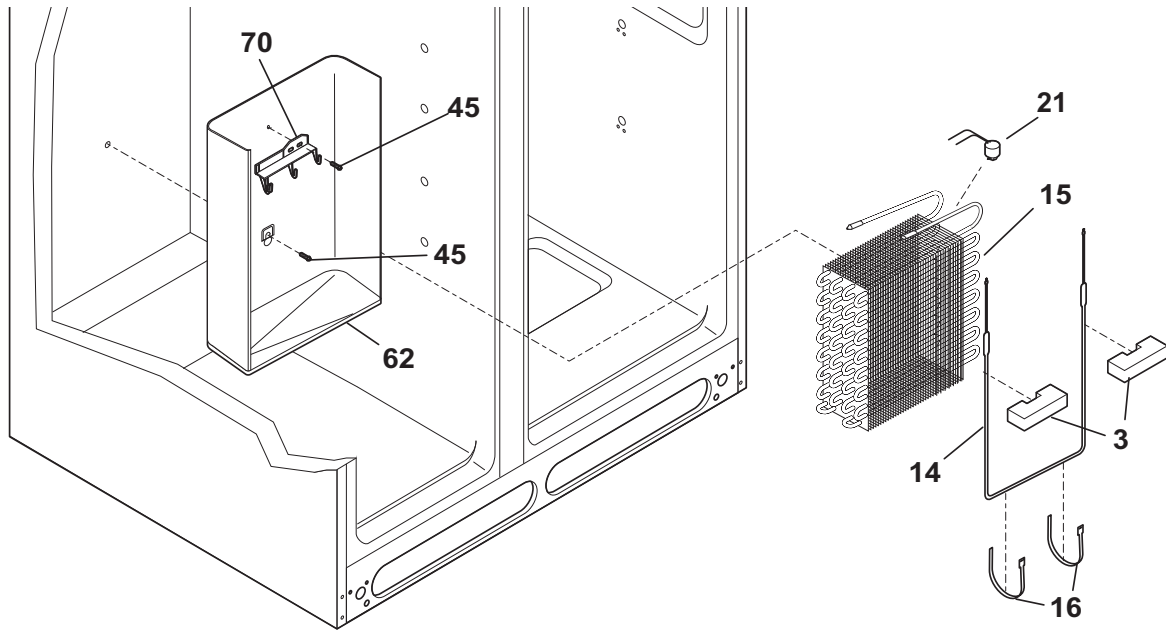

SYSTEM

SYFFHS2311LB3

SYSTEM

Model Index: A FFSS2315T (FFSS2315TE0)
                          B FFSS2315T (FFSS2315TP0)
                          C FFSS2315T (FFSS2315TS0)

POS. NO	PART NO.		DESCRIPTION
1 #	242106606	A B C	Condenser
3	218679613	A B C	Block-evap coil, styrofoam, (2)
4 #	242047603	A B C	Dryer-filter
6 #	242019501	A B C	Harness-wiring, machine compt.
6* #	242303101	A B C	Wiring Harness, assembly, control box, w/thermistors
14 #	242044113	A B C	Heater-defrost
15 #	5303918286	A B C	Evaporator Kit
16	5308000110	A B C	Strap-evap/heater, aluminum, (2)
21 #	5303918214	A B C	Shermostat-defrost, kit
22	240330010	A B C	Base-compressor
22*	218252201	A B C	Screw, #8 truss hd, 10-32CA x 0.500
23	241659701	A B C	Grommet-compr mtg, compressor, (4)
24	241812301	A B C	Washer-compr mtg
25	240491503	A B C	Screw-compressor mtg, 1/4-28 x 1.16, (4)
26	241697602	A B C	Pan-defrost
29 #	241650212	A B C	Compressor
30 #	297259510	A B C	Controller, compressor
32	216954300	A B C	Clip, controller
34	240405201	A B C	Grommet, rubber, black, cond tube/wire
41	240555002	A B C	Screw-#8-32 X 3/8
44	215174700	A B C	Clamp-service cord, strain relief, galv steel
45	5304455650	A B C	Screw, hex washer head, 8-15A x 0.625, Low Profile
55 #	297286803	A B C	Capacitor-run
58	240569201	A B C	Screw, 8-18 x 0.500
59	241946106	A B C	Shroud-cond fan
59*	240346701	A B C	Tape-foam seal, shroud
59*	240359403	A B C	Screw-fan shroud, (2)
60 #	242018301	A B C	Motor-condenser fan
61	241639501	A B C	Blade-condenser fan
62	240429404	A B C	Trough-drain
70	218990801	A B C	Bracket-evap/cvr mtg
82	5304418225	A B C	Roller, compressor base, rear, (2)
83	5304455655	A B C	Rivet, flat head, 1/4 OD x 1-3/4, roller pin
84	241830903	A B C	Tube-drain, lower
84*	242036801	A B C	Clip-tube, drain
85	241856903	A B C	Tube-connector, suction
86	240409302	A B C	Spacer-cond tube, black