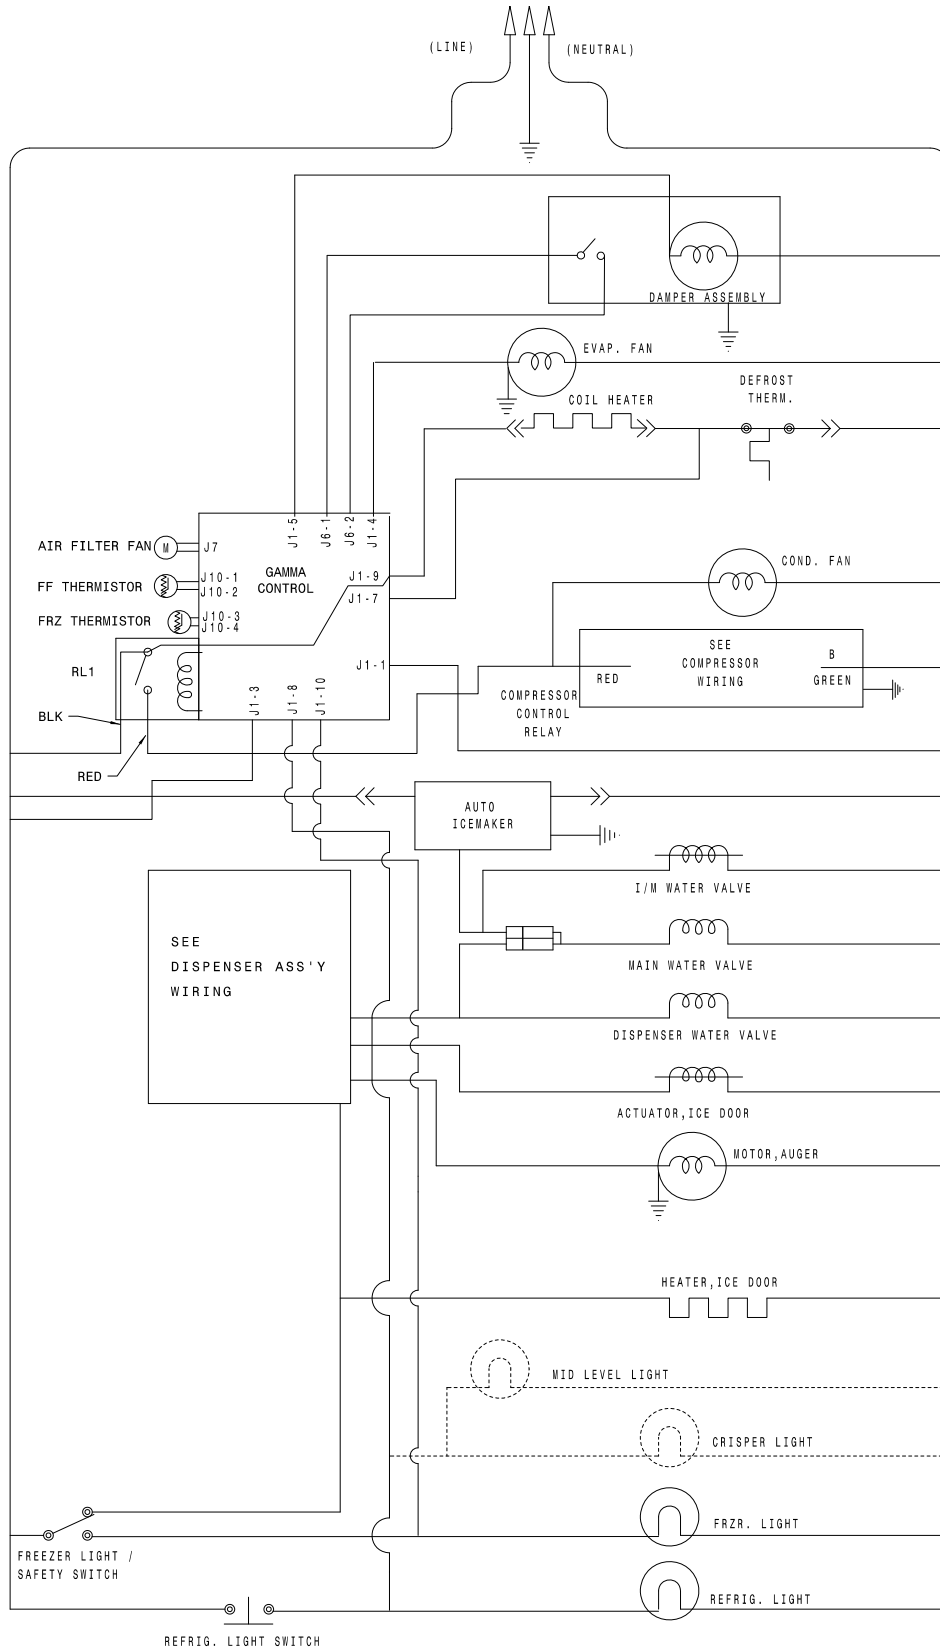

**ICE MAKER**

**INSTALLATION PARTS**

**IMFFHS2622MSN**

---

**ICE MAKER**

---

*Model Index:* A FFSS2315T (FFSS2315TE0)  
 B FFSS2315T (FFSS2315TP0)  
 C FFSS2315T (FFSS2315TS0)

POS. NO	PART NO.		DESCRIPTION
1	218976409	A B C	Tube, water, 60", natural, door
1*	218976439	A B C	Tube-water inlet, 5/16 - 3/2", yellow, valve to door
1*	218976915	A B C	Tube-water inlet, inlet valve, to I/M inlet
1*	240561701	A B C	Seal-water inlet, inlet valve, to ice maker
1*	242220206	A B C	Tube-water inlet, .315 - 97.50", brown/tan
2 #	241798211	A B C	Ice Maker, radius cube, service, 115 V, complete
42	218515403	A B C	Clip-grille
45	5304455650	A B C	Screw, hex washer head, 8-15A x 0.625, Low Profile
51	241796405	A B C	Tube-water fill, extension
55 #	242252702	A B C	Valve, solenoid, triple
55*	218709101	A B C	Screw, hex head, 10-32 x 0.500
55*	240363602	A B C	Screw-shoulder
60	5303207328	A B C	Screw, hex washer head, 8-15A x 1.000, (2)
64	5303001549	A B C	Clamp, 0.31 ID, steel, copper wtr line
*	242103001	A B C	Connector-water, straight, 5/16 to 5/16

### WIRING SCHEMATIC

WIRING DIAGRAM