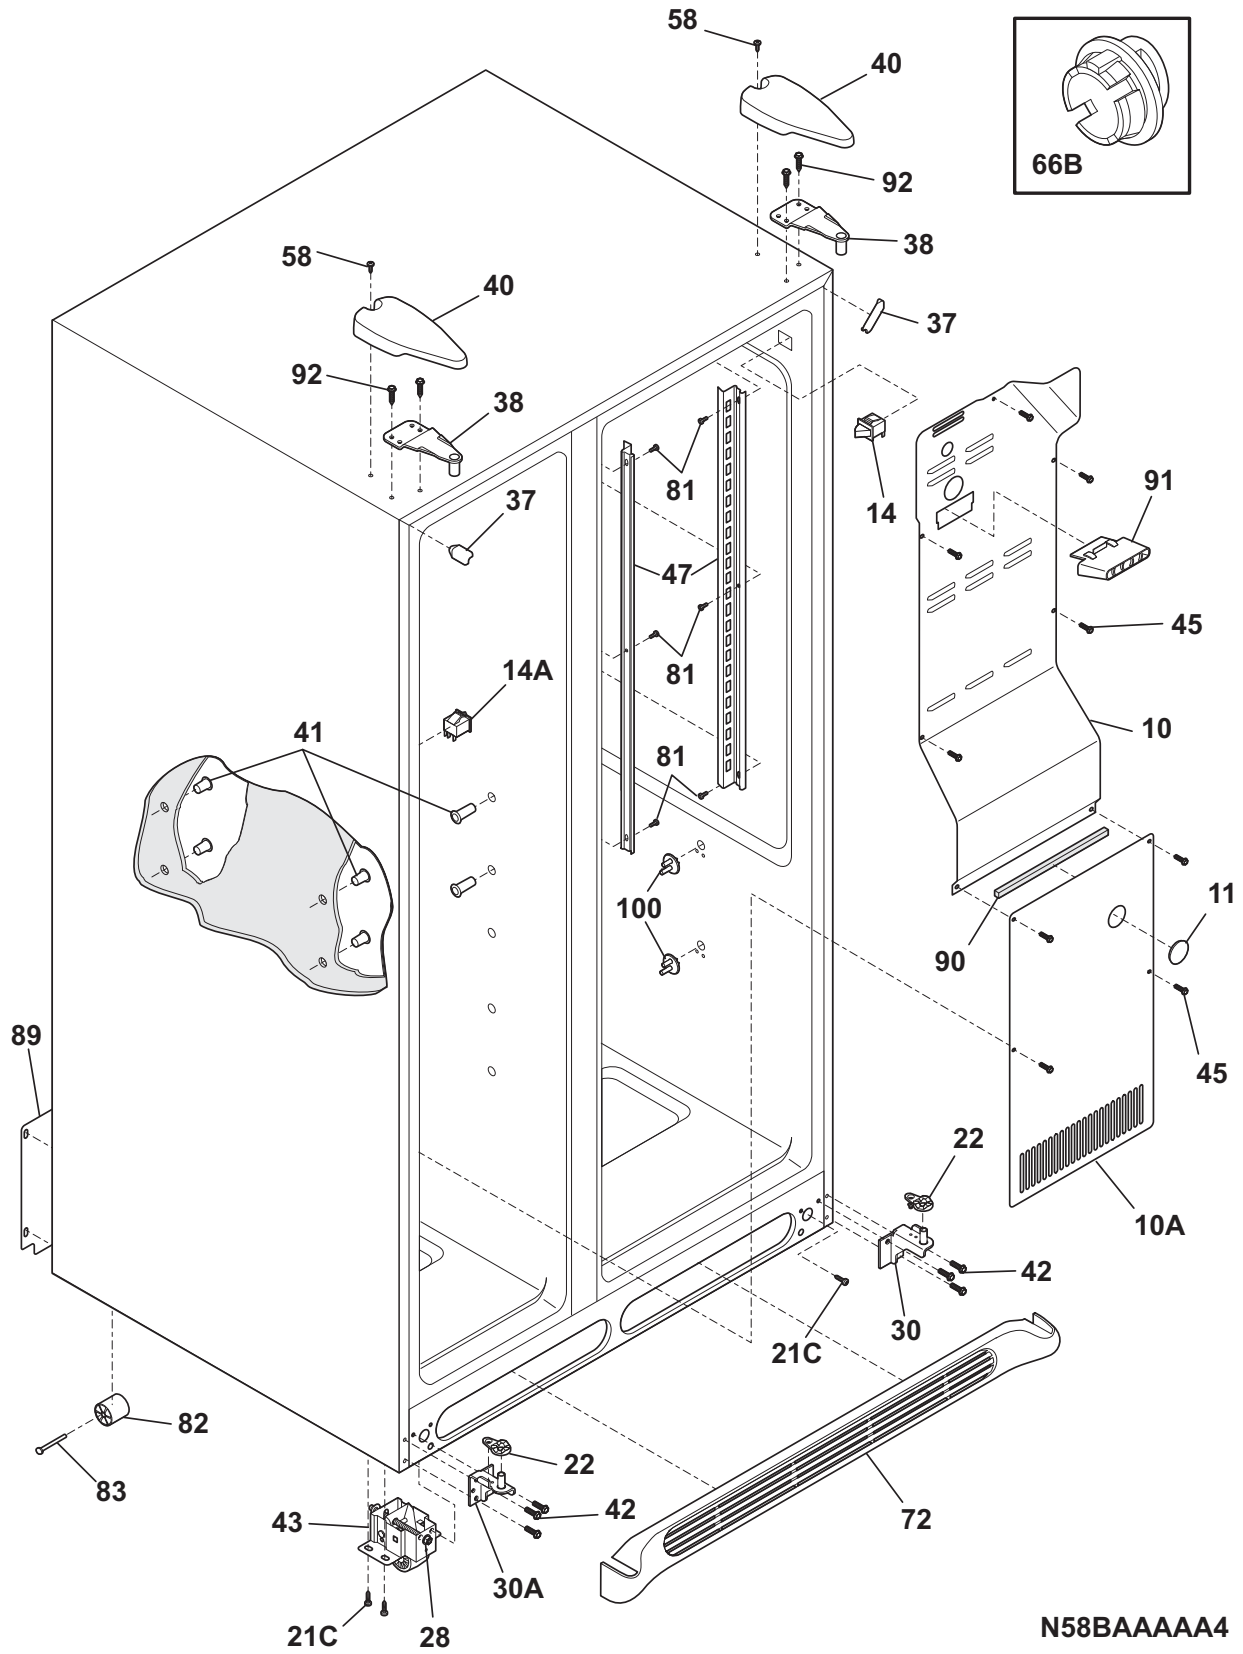

**CABINET**

**N58BAAAAA4**

**CABINET**

*Model Index:* A FFSS2315T (FFSS2315TE0)  
 B FFSS2315T (FFSS2315TP0)  
 C FFSS2315T (FFSS2315TS0)

POS. NO	PART NO.		DESCRIPTION
10	240435911	A B C	Cover-air duct
10A	241719710	A B C	Cover-evap coil, lower
11	5303208309	A B C	Plug-hole, factory test
14 #	240505801	A B C	Switch, light/lamp
14A#	241547901	A B C	Switch-light/lamp, frzr door
21C	218252201	A B C	Screw, #8 truss hd, 10-32CA x 0.500
22	241856502	A - C	Plate-door closer, black
22	241856501	- B -	Plate-door closer, natural
28	240335502	A B C	Bolt-roller adj, hex washer head, 1/4-20 x 4.020, (2), special
30	242034601	A B C	Bracket-lower hinge
30A	242034604	A B C	Bracket-lower hinge
37	242161202	A - -	Trim-cabinet corner, black, (2)
37	242161201	- B -	Trim-cabinet corner, white, (2)
37	242161206	- - C	Trim-cabinet corner, gray, (2)
38	240327207	A B C	Bracket-upper hinge
40	240327007	A - -	Cover-upper hinge, black
40	240327005	- B -	Cover-upper hinge, white
40	240327012	- - C	Cover-hinge, gray
41	241550801	A B C	Grommet-shelf mtg, 1.40" long
41*	241550701	A B C	Grommet-shelf mtg, .96" long
42	240578902	A B C	Screw, hex head, 1/4-20 x 5/8
43	240335006	A B C	Roller Assy, front, (2)
45	241500303	A B C	Screw, hex washer head, 8-18AB x 1/2
58	218781101	A B C	Screw, pan head, 8-18 x 0.625
72	240324405	A - -	Grille/Kickplate, black
72	240324401	- B -	Grille/Kickplate, white
72	240324420	- - C	Grille/Kickplate, gray
81	5304455650	A - C	Screw, hex washer head, 8-15A x 0.625, Low Profile
82	5304418225	A B C	Roller, compressor base, rear, (2)
83	5304455655	A B C	Rivet, flat head, 1/4 OD x 1-3/4, roller pin
89	241733901	A B C	Cover-access, w/label
91	240380101	A B C	Duct-ice maker
92	241710601	A B C	Screw, hex washer hd, 1/4 x 7/8, hinge mtg
100	241993101	A B C	Support-crisper cvr
100*	241993001	A B C	Support-crisper cvr
*	240396801	A B C	Clamp, tube/wiring, nylon, black/natural
*	240494001	A B C	Plug-button, white, cab liner holes