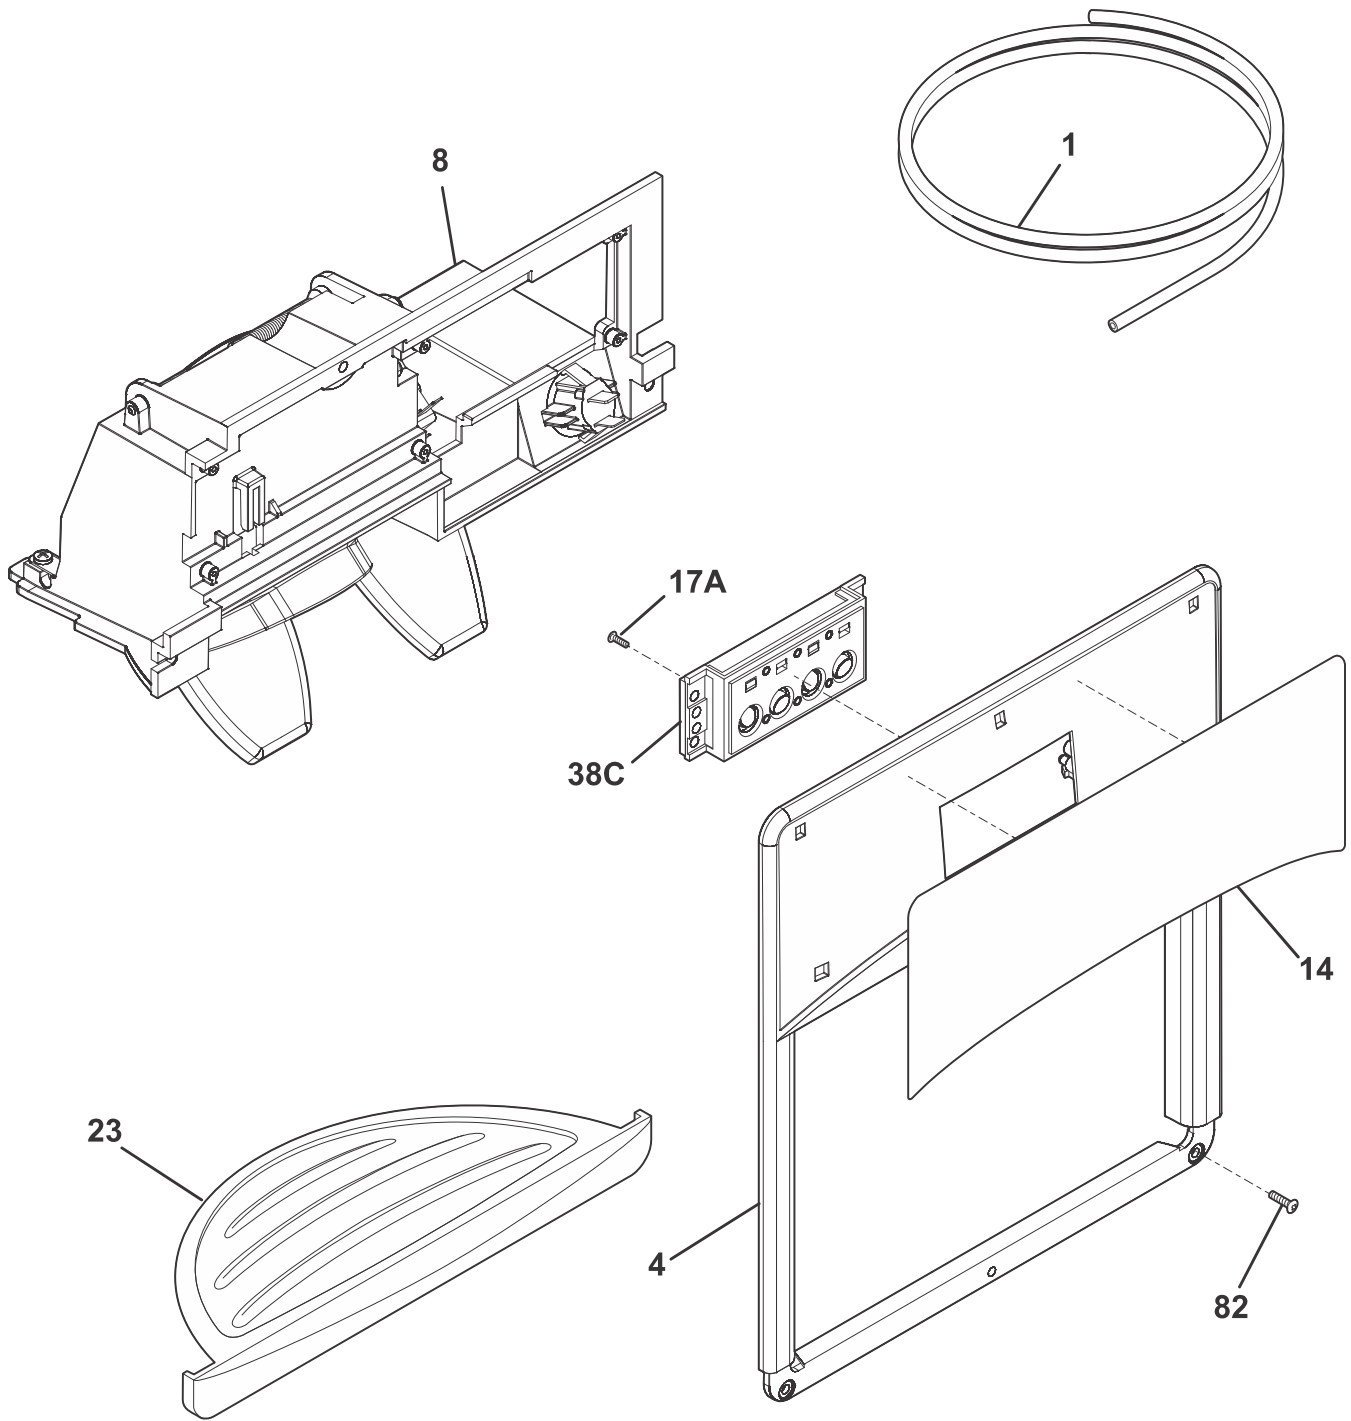

ICE & WATER DISPENSER

IDFFSS2615TE0

ICE & WATER DISPENSER

Model Index: A FFSS2315T (FFSS2315TE0)
B FFSS2315T (FFSS2315TP0)
C FFSS2315T (FFSS2315TS0)

POS. NO	PART NO.		DESCRIPTION
1	218976438	A B C	Tube, water, 62", natural, door
1*	218976439	A B C	Tube-water inlet, 5/16 - 32", yellow, valve to door
1*	218976915	A B C	Tube-water inlet, inlet valve, to I/M inlet
1*	240561701	A B C	Seal-water inlet, inlet valve, to ice maker
1*	242220206	A B C	Tube-water inlet, .315 - 97.50", brown/tan
4	241679003	A - -	Cover-module, black
4	241679001	- B -	Cover-module, white
4	241679009	- - C	Cover-module Grey
8	240563609	A - -	Module-dispenser BLK
8	240563607	- B -	Module-Dispenser Wht
8	240563631	- - C	Module-Dispenser Grey
14	240570237	A - -	Label-module cover Blk
14	240570236	- B -	Label-module cover Wht
14	240570235	- - C	Label-module cover, grey
17A	5304433185	A B C	Screw, switch mtg.
23	241649003	A - -	Drip Tray, black
23	241649001	- B -	Drip Tray, white
23	241649007	- - C	Drip Tray Grey,
38C#	241679101	A B C	Switch
38C*	241686001	A B C	Harness-wiring
82	240363402	A B C	Screw, plask, #8-18 x .500
*	5303918596	A B C	Kit, dispenser Heater, AC