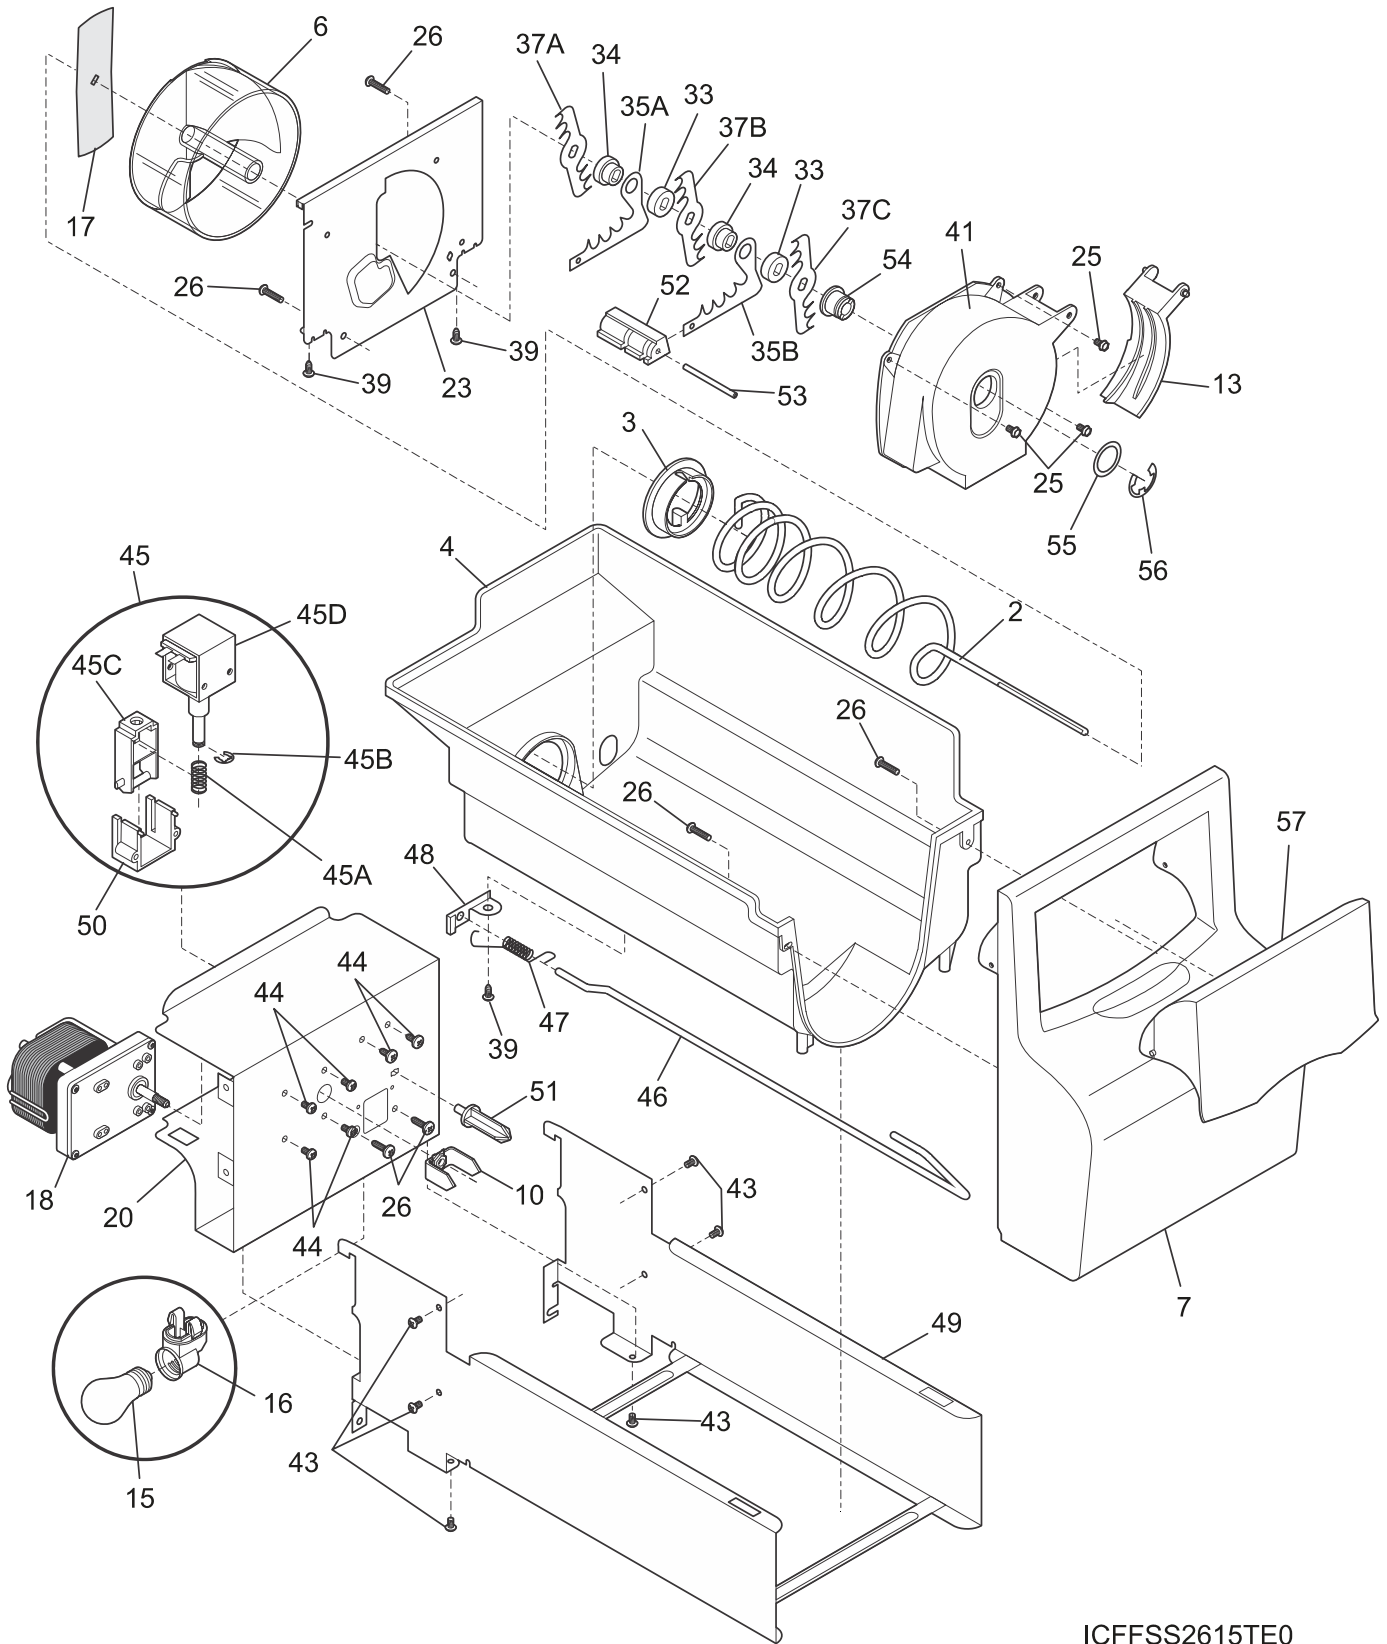

ICE CONTAINER

ICFFSS2615TE0

ICE CONTAINER

Model Index: A FFSS2315T (FFSS2315TE0)
B FFSS2315T (FFSS2315TP0)
C FFSS2315T (FFSS2315TS0)

POS. NO	PART NO.		DESCRIPTION
2	241716101	A B C	Auger-ice
3	241685201	A B C	Cam-drive
4	241734001	A B C	Container-ice, bucket only
6	241685103	A B C	Drum-ice disp
7	241734201	A B C	Front-ice container
10	241726501	A B C	Bar-drive
13	241685301	A B C	Gate
15 #	5304511738	A B C	Light Bulb, LED
16 #	241559801	A B C	Socket-light
17	241684501	A B C	Drive Blade
18 #	242221501	A B C	Motor-auger
20	241734802	A B C	Cover-motor
22	240597203	A B C	Sensor, temperature, 10K, NTC
23	241684001	A B C	Plate-front
25	241690701	A B C	Screw, hex washer head, 8-32T x 0.375
26	215503205	A B C	Screw, cr pan hd, 10-16 x 0.500
33	241684801	A B C	Spacer
34	241689801	A B C	Spacer
35A	241684301	A B C	Fixed Blade, round
35B	241684201	A B C	Fixed Blade, square
37A	241684101	A B C	Blade, crusher #1
37B	241684102	A B C	Blade, crusher #2
37C	241684103	A B C	Blade, crusher #3
39	241690501	A B C	Screw
41	241685601	A B C	Housing-crusher
43	218359202	A B C	Screw, pan head, 8-32 x 0.250
44	241842101	A B C	Screw, 8-32 x 1/4
45 #	241675704	A B C	Solenoid Assy, 115V
45A	241675902	A B C	Spring-solenoid
45B	241676001	A B C	E-Ring-solenoid
45C	241676101	A B C	Actuator-solenoid
45D#	241675803	A B C	Solenoid, 115V
46	241716002	A B C	Control Rod
47	241731801	A B C	Spring-control rod
48	241684602	A B C	Bracket-control rod
49	241734401	A B C	Rail Assy
50	241675601	A B C	Guide-solenoid
51	241676301	A B C	Rotation Stop
52	241684901	A B C	Spacer-fixed blades
53	241690402	A B C	Pin-spiral, fixed blades
54	241685001	A B C	Nut-auger
55	241690306	A B C	Washer
56	241690201	A B C	E-ring
57	241734101	A B C	Door-access
*	240507202	A B C	Deflector-ice container
*	241860803	A B C	Ice Container Assy, w/moving parts