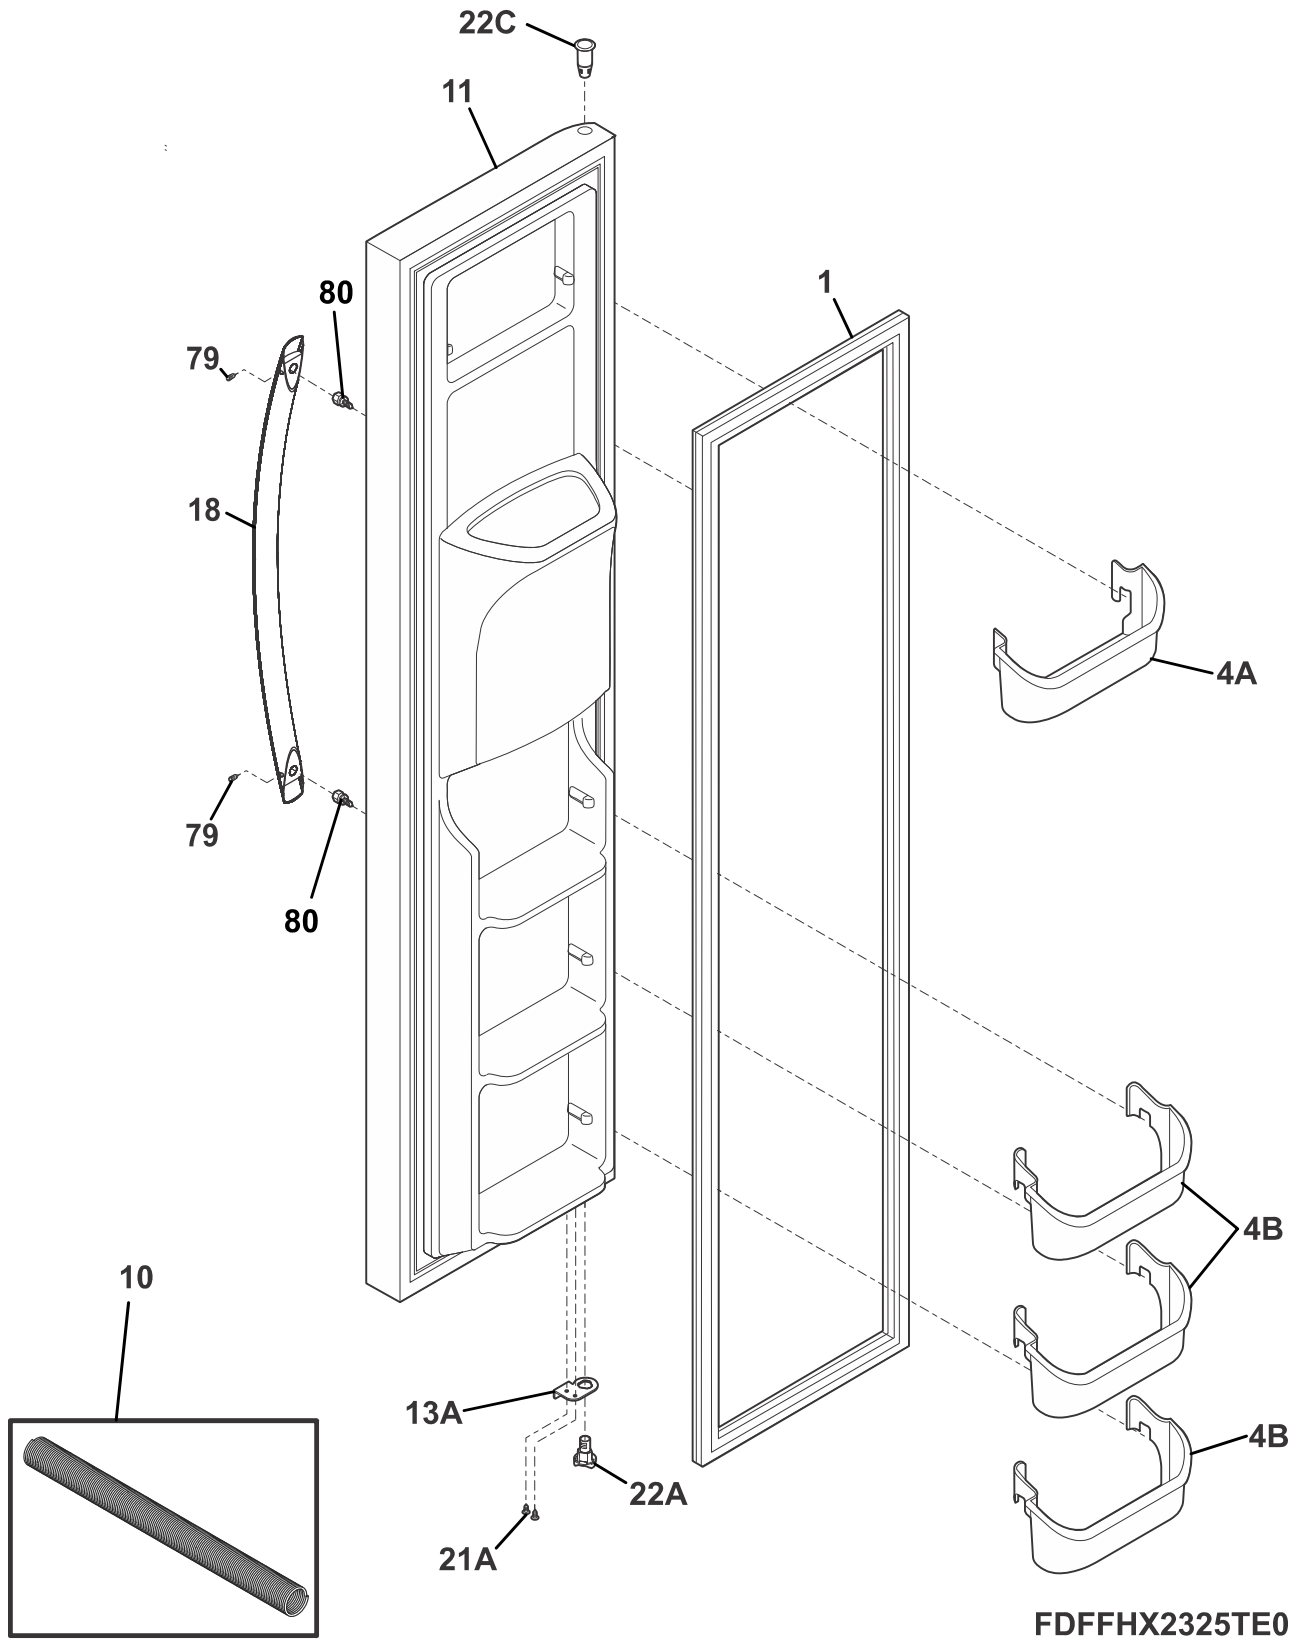

## FREEZER DOOR

---

*Model Index:* A FFSS2315T (FFSS2315TE0)  
 B FFSS2315T (FFSS2315TP0)  
 C FFSS2315T (FFSS2315TS0)

POS. NO	PART NO.		DESCRIPTION
1 #	241786008	A - -	Gasket-frzr door, black, magnetic
1 #	241786004	- B -	Gasket-frzr door, white, magnetic
1 #	241786012	- - C	Gasket-frzr door, grey, magnetic
4A	240367301	A B C	Bin-door, frzr-upper
4B	240359001	A B C	Bin-door
10	807688301	A B C	Spring, water hose, frz door
11	807460018	A - -	Freezer Door, complete, black
11	807460017	- B -	Freezer Door, complete, white
11	807460039	- - C	Freezer Door, complete, stainless
13A	240581906	A - C	Door Stop, black, frzr
13A	240581902	- B -	Door Stop, white, frzr
18	5304510342	A - -	Handle, door, black, w/set screws
18	5304510341	- B -	Handle, door, white, w/set screws
18	5304511770	- - C	Handle, door, stainless, w/set screws
21A	240442706	A B C	Screw-#10-32 X 3/4, zinc
22A	242000502	A - C	Bearing-hinge, black, lower
22A	242000501	- B -	Bearing-hinge, natural, lower
22C	240328404	A - C	Bearing-hinge, black, upper
22C	240328402	- B -	Bearing-hinge, natural, upper
79	218755407	A B C	Screw-set, 10-32 x 0.500
80	218755504	A B C	Screw, shoulder, #10-AB, handle mounting
*	240451503	A B C	Screw, ind hex wshr hd, 8-32 x 0.375, trilobe
*	242103001	A B C	Connector-water, straight, 5/16 to 5/16
* #	240552101	A B C	Harness-wiring, door
*	5303918596	A B C	Kit, dispenser heater, AC