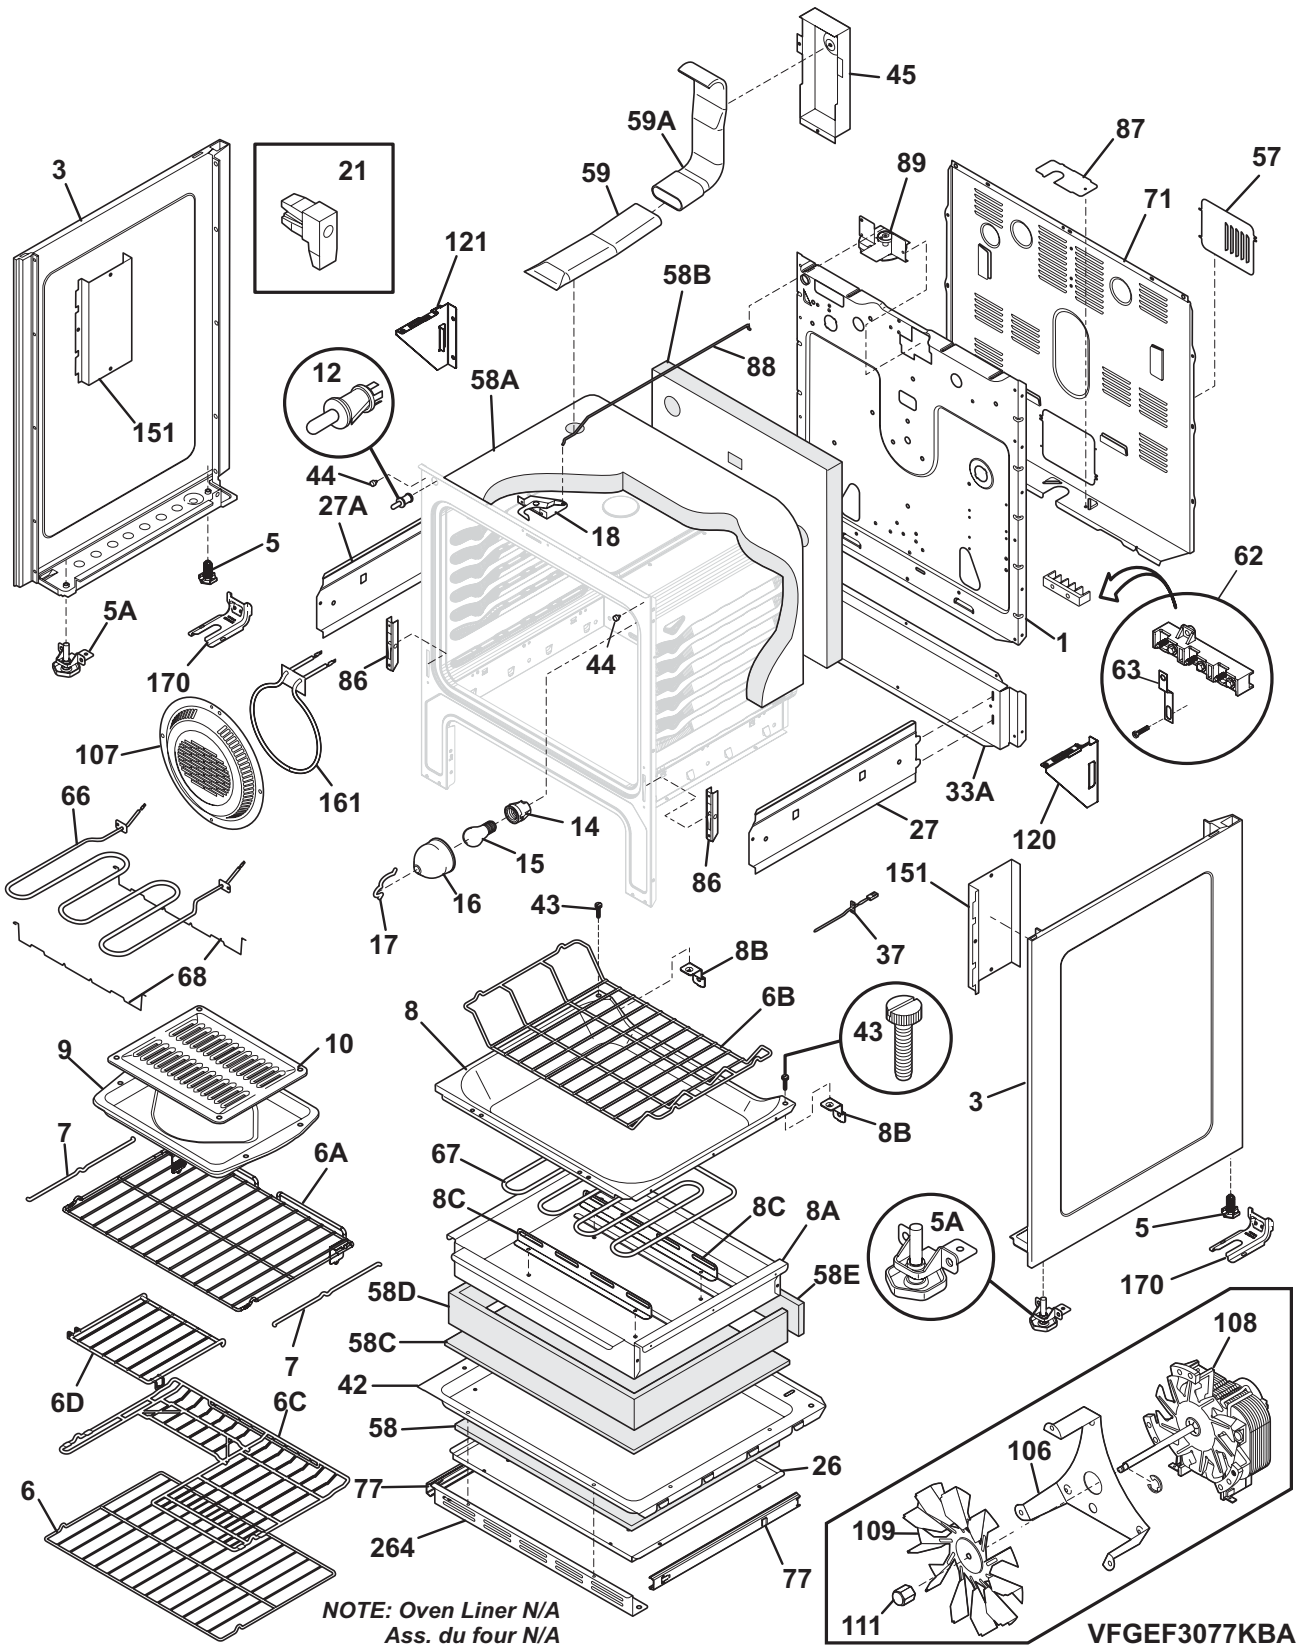

BODY

BODY

POS. NO	PART NO.	DESCRIPTION
67*	316565600	Bracket, bake element
68	316429100	Support, element, broil
71	316422304	Shield, rear wall
77	316456700	Glide, warmer drawer, outer/RH & LH, (2)
86	316537400	Receptacle, hinge, (2)
*	316418900	Screw, sims lp, #8-32 x 5/16", black
87	316081200	Bracket, cable mtg
88	316203500	Rod, auto latch
89 #	316464300	Motor-latch
106	316404100	Bracket, motor mtg.
107	316026701	Cover, fan
108#	316415800	Motor, fan
109	316136400	Blade, fan
111	316136600	Nut, fan retainer
120	316279204	Bracket, stiffener, RH
121	316279205	Bracket, stiffener, LH
*	316279600	Screw, bracket, stiffener, (4)
151	316404600	Shield, bodyside
161#	316211603	Element, convection fan, 350 W
170	316112004	Anti Tip Kit, assembly
170*	316107200	Bracket, anti-tip
170*	316116000	Screw, concrete, 1.75", anti-tip brkt
170*	316541700	Template, anti-tip
264	316570901	Shield, front frame, black
* #	316525631	Harness, wiring, bake element, connector
* #	316506261	Wiring Harness, main
*	3131737	Washer, black
*	316021110	Screw, 8-18 x 0.5, black
*	316021132	Screw, 8-18 X 11/16, black, (3)