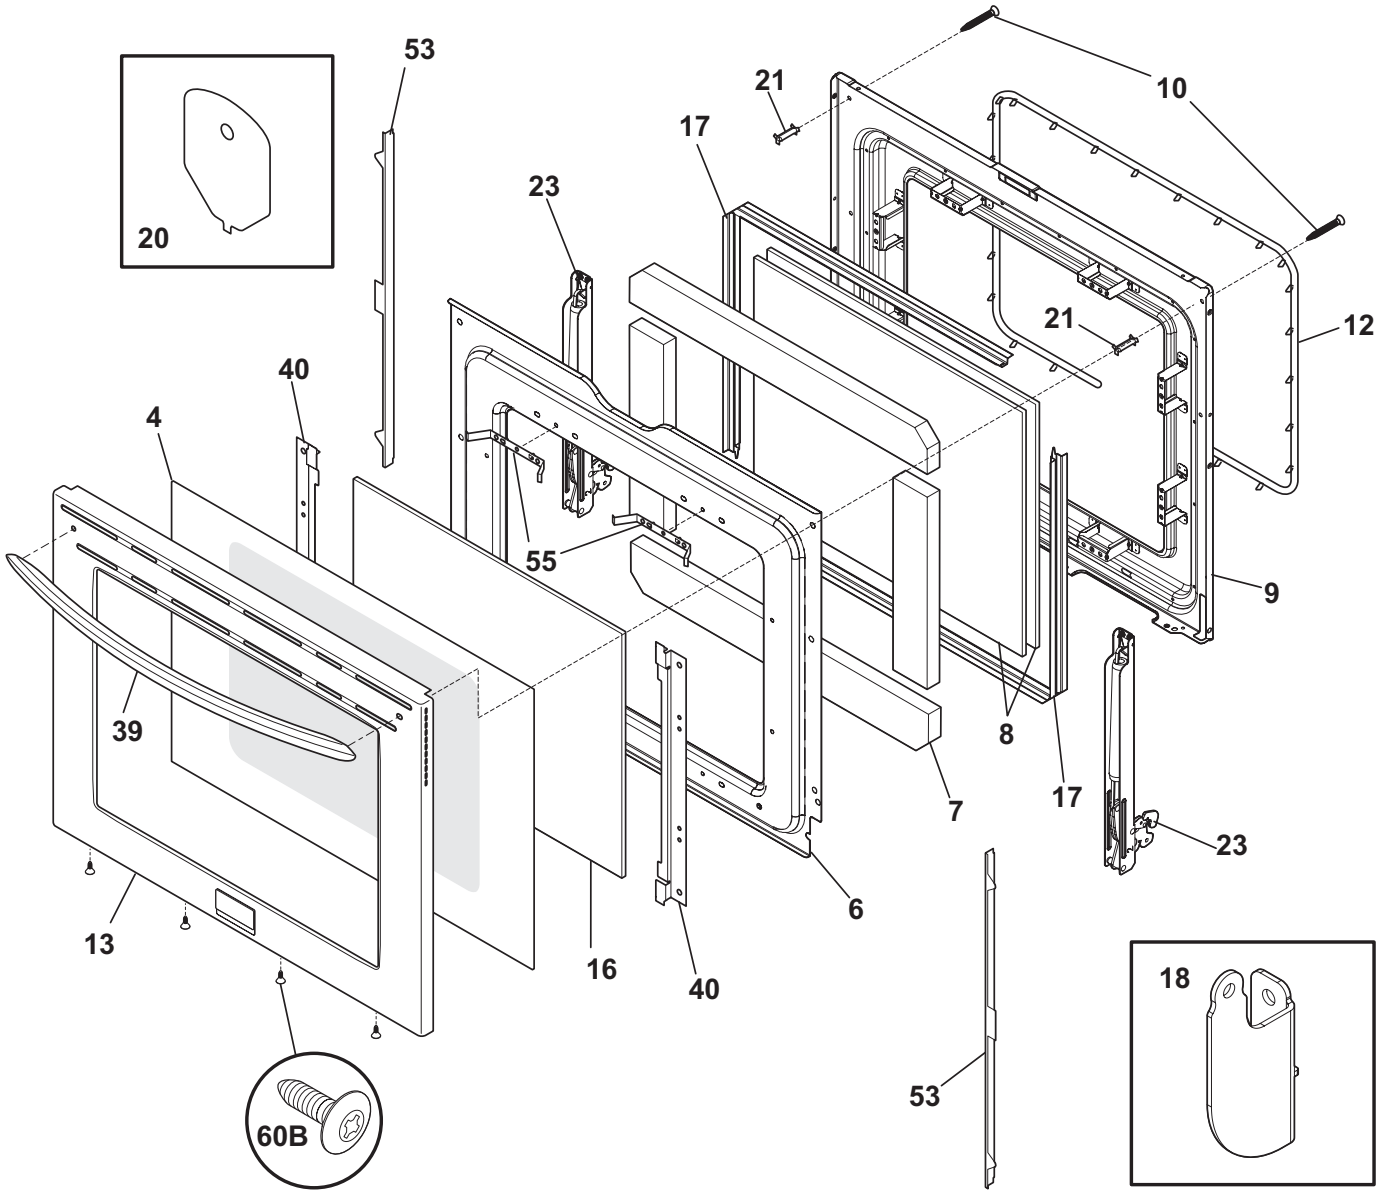

DOOR

DLGEF3045KFA

DOOR

POS. NO	PART NO.	DESCRIPTION
4	316452720	Glass, oven door, black, w/foil
6	316503800	Shield, wool
7	316513000	Insulation, oven door
8	316502500	Glass, door, inner, (2)
9	316503613	Liner-oven door
10	316439500	Screw, handle mtg., 10-24 x 1.75", (2)
12	316405000	Seal, oven door
13	316566302	Panel Assembly, door, stainless, outer, w/badge
16	316502601	Glass, door, airwash
17	316502101	Spacer, door glass, (2)
18	316547900	Link, door, (2), auto rack
20	316533801	Plate, distribution, load
21	316408600	Spacer, door handle, (2)
23	316537304	Hinge, oven door, blue, (2)
23*	316418900	Screw, sims lp, #8-32 x 5/16", black
39	316554005	Handle, door/drawer, stainless
40	316530401	Bracket, airwash glass, (2)
53	316408201	Shield, door filler, black, (2)
55	316530800	Bracket, glass spacer, (4)
60B	316021110	Screw, 8-18 x 0.5, black
*	316021109	Screw, 8-18 x 0.5, chrome
*	316433603	Label, anti-tip