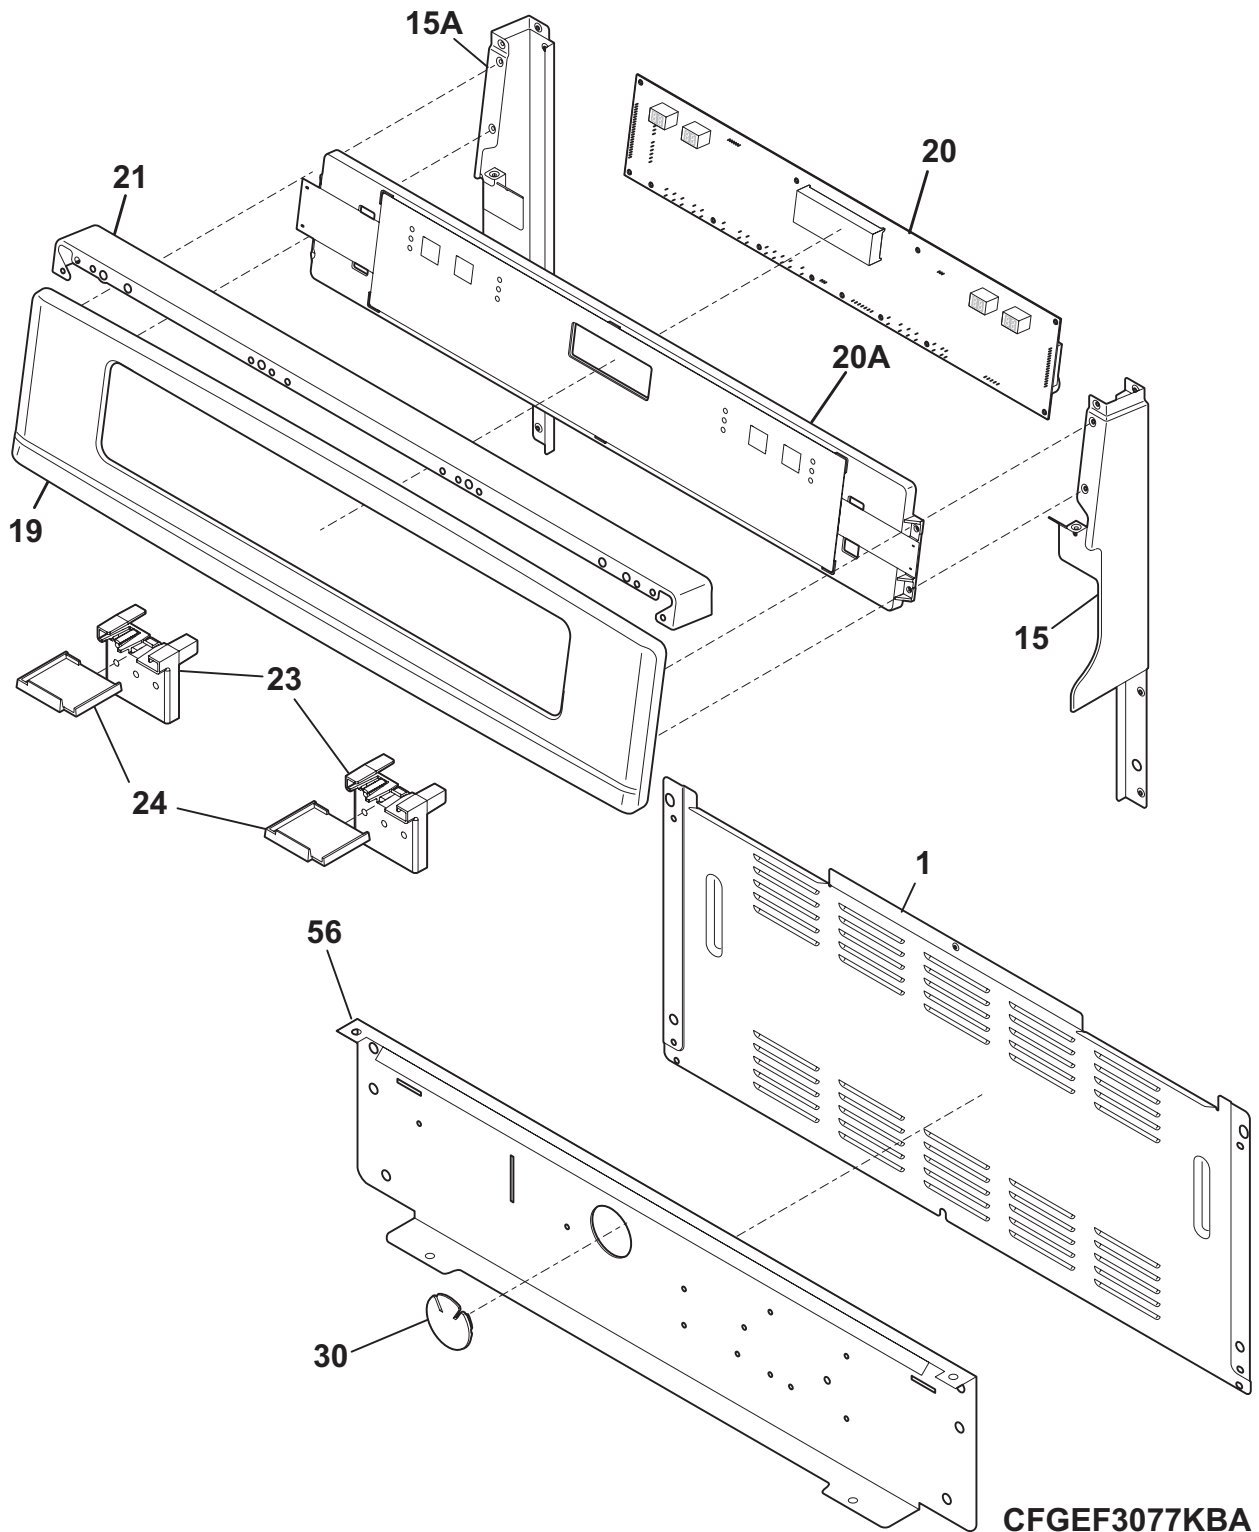

Copyright © 2009 Electrolux Home Products, Inc.
All rights reserved.

BACKGUARD

CFGF3077KBA

BACKGUARD

POS. NO	PART NO.	DESCRIPTION
1	316557600	Shield, rear wall
15	316546702	Cap, backguard, black, RH end
15A	316546703	Cap, backguard, black, LH end
19	316572402	Panel, backguard, stainless
20 #	316562012	Controller, electronic, ES1000
*	316021110	Screw, 8-18 x 0.5, black
20A#	316549102	Membrane, touch control, black, assembly
21	316546601	Cap, backguard, black, top
23	316573600	Bracket, support, bottom
24	316574200	Bracket, support, top, (2), membrane
30	316577100	Plug, hole, backguard
56	316234013	Shield, backguard, black, inner
*	316021105	Screw, hex head cup pt, 8-18 x 0.375, black
*	316021109	Screw, 8-18 x 0.5, chrome
*	316089500	Screw, 10-16 x .486