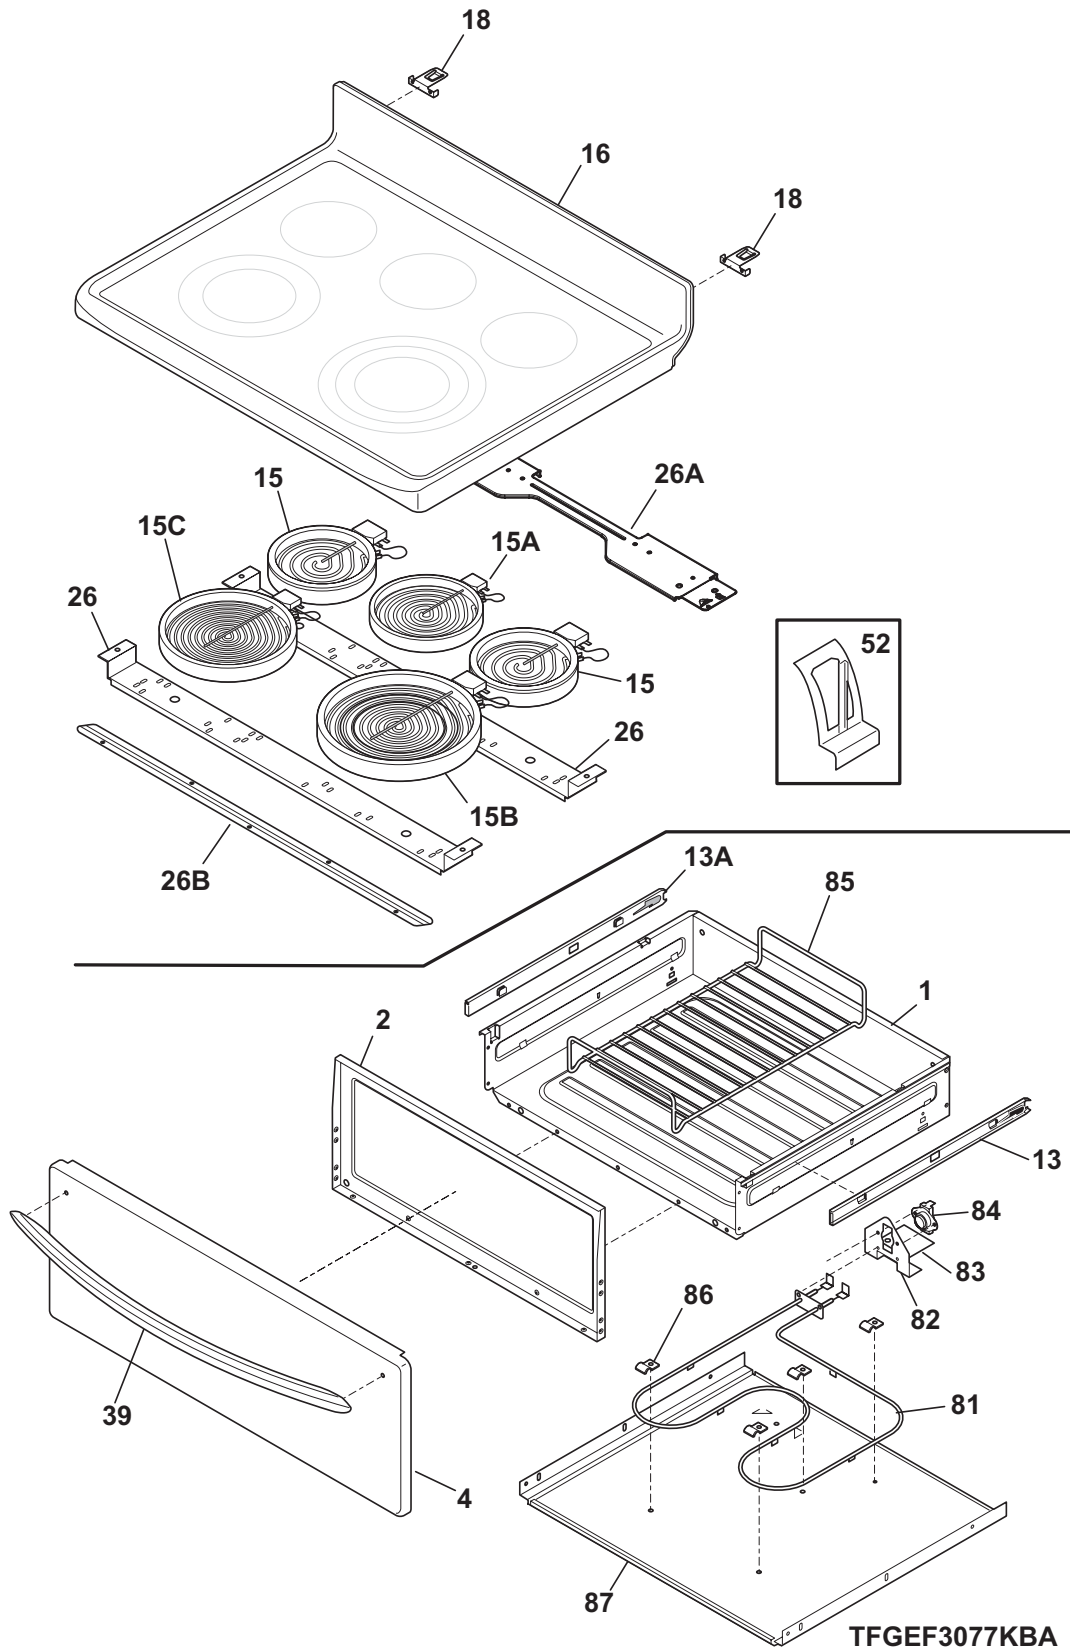

TOP/DRAWER

TFGEF3077KBA

TOP/DRAWER

POS. NO	PART NO.	DESCRIPTION
1	316408901	Drawer, warmer
2	316403303	Liner, drawer
4	316409414	Panel, drawer front, stainless
13	316415002	Glide, warmer, inner RH
13A	316415001	Glide, warmer, inner LH
15 #	318198846	Element, surface, 6", 1200W, (2), radiant
15A#	318198832	Element, surface, warmer, 100 W
15B#	316216703	Element, surface, triple, 6/9/12"
15C#	316465002	Element, surface, 9", 3000W, radiant
16	316531954	Maintop, steel/glass, black
18	316436600	Hinge Bracket, maintop, (2)
26	316427600	Channel, element support, (2)
26A	316498200	Bracket-support, chassis, aluminum
26B	316214202	Bracket, chassis support, front
39	316554005	Handle, door/drawer, stainless
39*	316439500	Screw, handle mtg., 10-24 x 1.75", (2)
52	316461700	Clip, element mtg
81 #	316437300	Element, warmer drawer
82	316093200	Bracket, element mtg
83	316093300	Shield, terminal, warmer drawer
84 #	316093502	Thermo disc, warmer drawer
85	316425900	Rack, warmer drawer
86	316095800	Clip, hold down, warmer element
87	316091900	Base, warmer drawer
* #	316510646	Harness, wiring, surface
* #	316525623	Harness, warm base
*	316468100	Cleaner, smoothtop, w/sponge
*	316021105	Screw, hex head cup pt, 8-18 x 0.375, black
*	316021109	Screw, 8-18 x 0.5, chrome
*	316089500	Screw, 10-16 x .486
*	5308014215	Screw, 6-20 x 0.312