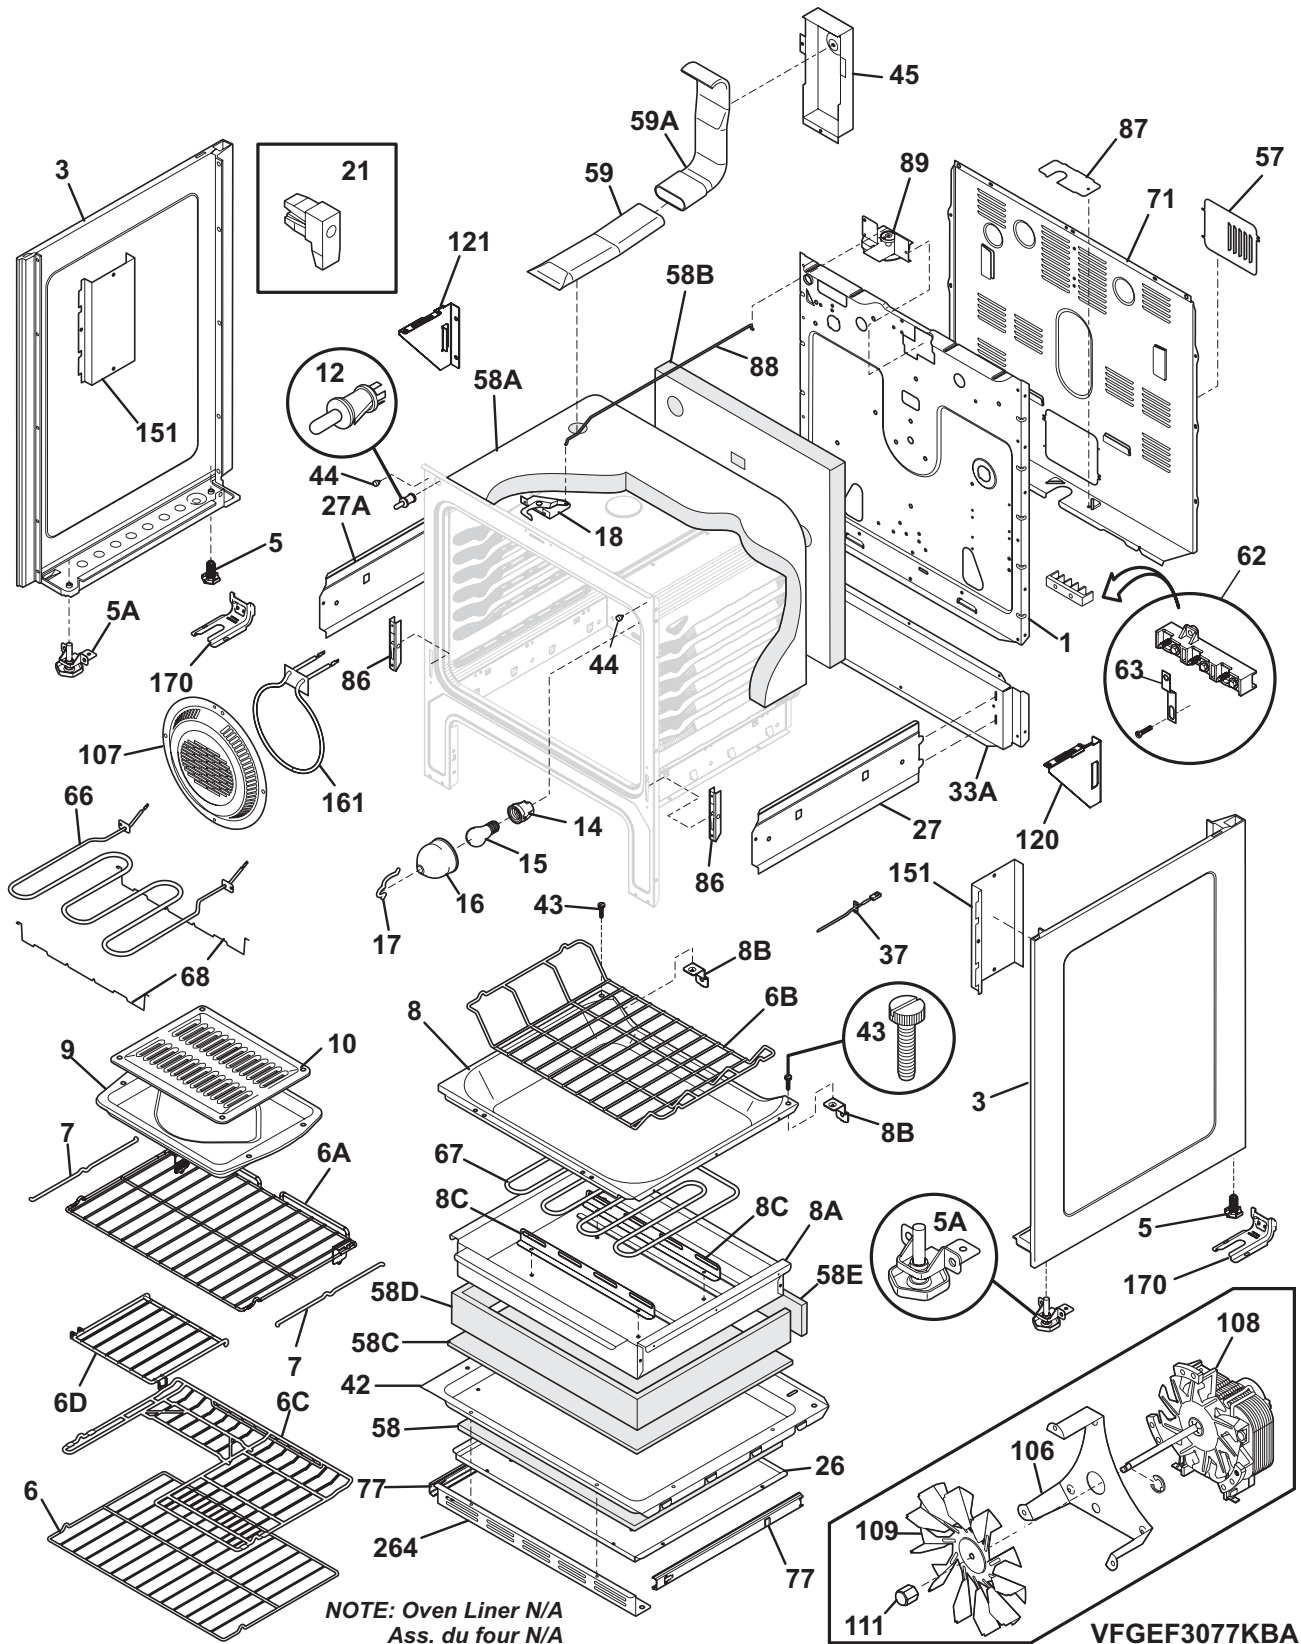

BODY

BODY

POS. NO	PART NO.	DESCRIPTION
1	316401801	Panel, main back
*	316021105	Screw, hex head cup pt, 8-18 x 0.375, black
3	316400118	Panel, bodyside, black, RH
3	316400119	Panel, bodyside, black, LH
5	316272900	Screw, leveling, plastic, rear, (2)
5A	316498900	Leveling Leg Assy, metal, front, (2), bracket & leg
6	316496207	Rack, oven
6A	316556500	Rack, oven, auto
6B	316575600	Rack, oven, deep sump
6C	316425600	Rack, half, oven
6D	316419400	Rack, half insert, oven
7	316546300	Link, coupler, (2), auto rack
8	316549601	Bottom, oven
8A	316563501	Base, element, hidden bake
8B	316563400	Bracket, support, oven bottom, (2)
8C	316505801	Support, element
9	316081900	Pan, broiler
10	316082000	Insert, broiler pan
12	316445500	Switch, oven light, door frame
14	316116400	Receptacle, oven light
15	316538901	Lamp, oven light
16	318406100	Lens, oven light, glass
17	316087500	Retainer, lens
18 #	316405800	Latch Assembly, oven door
21	316408000	Clip, bodyside
26	316563200	Shield, lower, hidden bake
27	316572300	Shield, warmer side, RH
27A	316572301	Shield, warmer side, LH
33A	316402100	Shield, rear wall, lower
37 #	316490000	Probe, oven temp
42	316564301	Shield, wool, lower, hidden bake
43	5303285179	Screw, wafer head, 8-32T x 0.500, black
44	316517600	Spacer, oven door
45	316234100	Shield, wire, vent tube
57	316457801	Cover, access
58	316565500	Insulation, lower, hidden bake
58A	316406601	Insulation, oven wrapper
58B	316406503	Insulation, oven back
58C	316565400	Insulation, sump, hidden bake
58D	316565200	Insulation, front & sides, hidden bake
58E	316565300	Insulation, rear, hidden bake
59	316208401	Vent Tube, assembly, w/catalyst
*	316089500	Screw, 10-16 x .486
59A	316208304	Tube, oven vent, upper
62 #	5303935271	Terminal Block Kit
62*	316001003	Screw, ground wire
62*	316205500	Nut, hex flange, 3/8 10-32
62*	316542200	Insulator
63	316542600	Plate, grounding strap
66 #	316430900	Element, broil, 4000W
67 #	316563600	Element, hidden bake