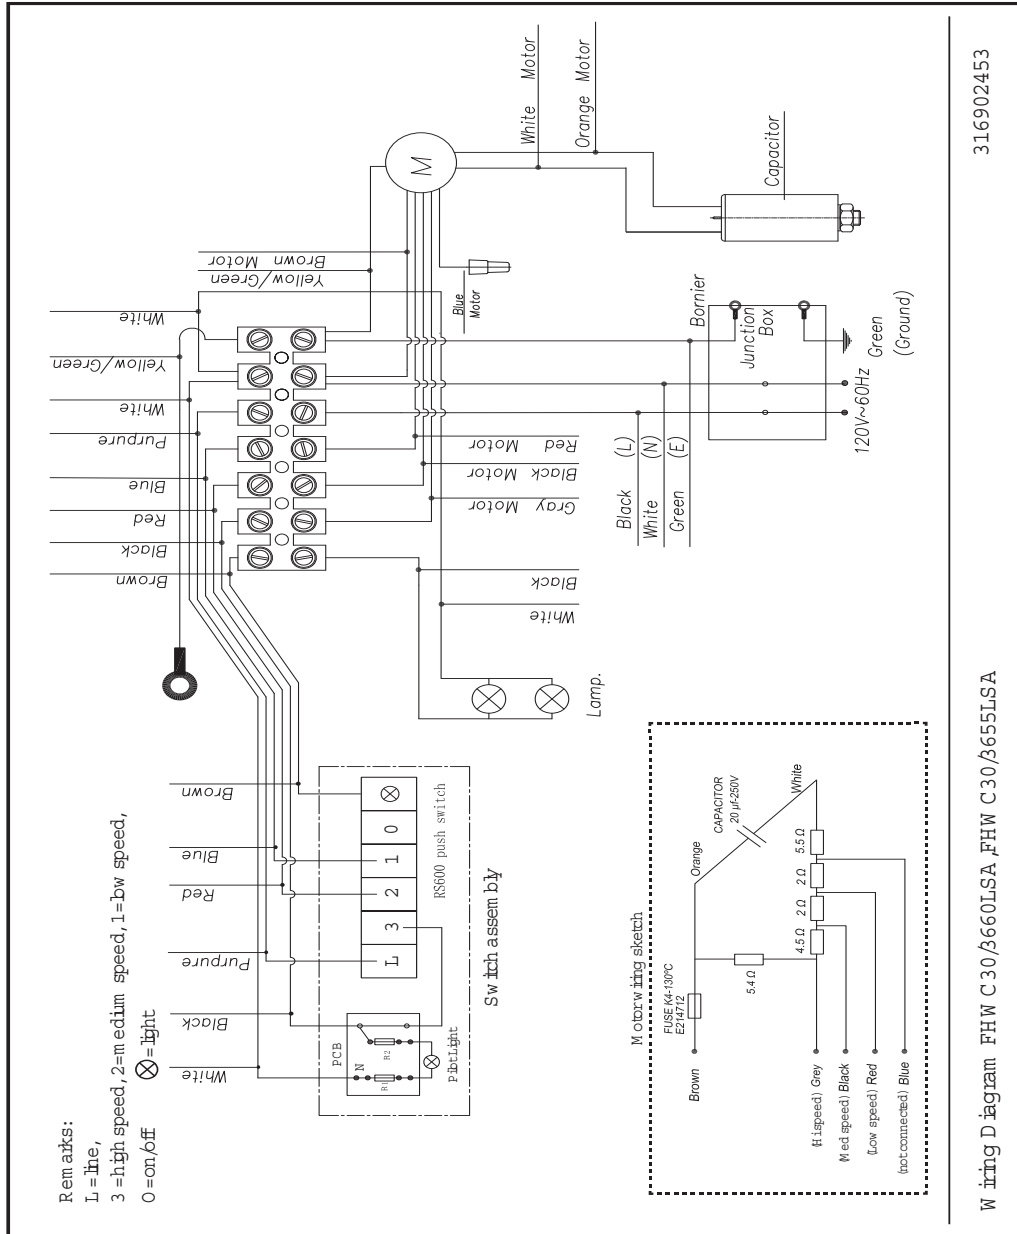

REPLACEMENT PARTS

Model Index: A FHWC3060L (FHWC3060LSA)
B FHWC3660L (FHWC3660LSA)

POS. NO	PART NO.		DESCRIPTION
1	5304482265	A B	Bracket, chimney mount, upper
2	5304482266	A B	Chimney, 550 mm, upper
3	5304482267	A B	Bracket, chimney mount, lower
4	5304482268	A B	Chimney, 550 mm, lower
5	5304482269	A B	Chimney, extension, 860 mm, 10 ft. ceiling
6 #	5304482270	A B	Recirculation Kit
7 #	5304482231	A B	Filter, charcoal
8 #	5304482271	A B	Recirculation Kit, w/filters
9	5304482233	A B	Junction Box, power cord
10 #	5304482234	A B	Power Cord, electric, w/o plug
11 #	5304482236	A B	Switch, push button
12	5304482237	A B	Gasket, switch
13	5304482238	A B	Cover, blower motor
14	5304482239	A B	Grille, motor cover
15	5304482240	A B	Bracket, motor mount
16	5304482241	A B	Grommet, motor mount, rubber
17 #	5304482242	A B	Motor, blower
18	5304482247	A B	Insulator, antivibration, seal
19	5304482248	A B	Housing, blower assembly, scroll
20 #	5304482249	A B	Capacitor, motor
21 #	5304482250	A B	Terminal Block
22	5304482251	A B	Terminal Box, wiring
23 #	5304482272	A B	Filter, grease
24	5304482273	A B	Housing, filter, lamps, controls
25 #	5304482255	A B	Blower Assembly
26 #	5304482256	A B	Blower Wheel, turbine
27	5304482313	A B	Support, casing/hood, connection
28	5304482314	A B	Support, motor casing, hood
29	5304482257	A B	Lamp, halogen, 20 W, Type GU10
30 #	5304482258	A B	Lamp Holder, Type GU10
31 #	5304482315	A B	Lamp Holder Assy, (2), w/wiring
32	5304482274	A B	Housing, hood, stainless steel
33 #	5304482261	A B	Discharge Collar, damper
34 #	5304482275	A -	Canopy, glass, 30 inch hood
34 #	5304482276	- B	Canopy, glass, 36 inch hood
35	5304482277	A B	Installation Kit, mtg. hardware
36	5304482278	A B	Template, installation
38	5304484120	A -	Screw Kit, glass canopy
39	5304515443	A B	Cover, pilot light, red, mech swtch/hood

WIRING DIAGRAM

316902453

Wiring Diagram FHWC3060LSA, FHWC3660LSA