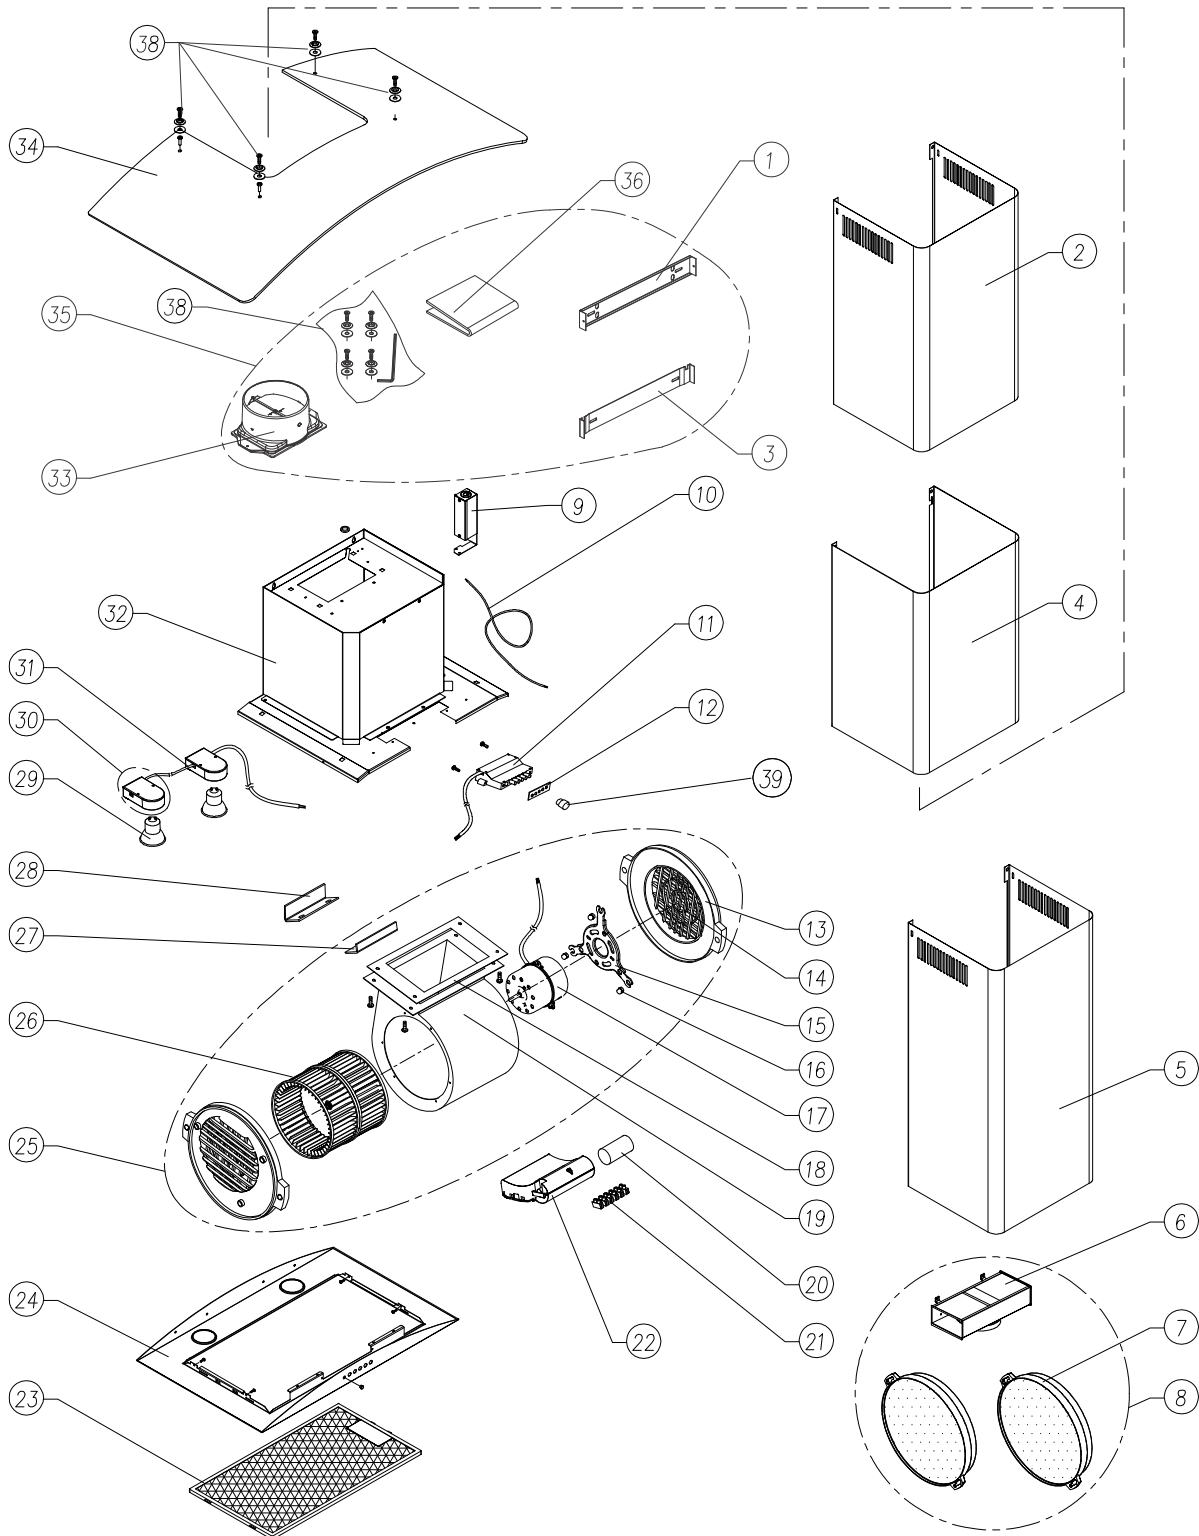

REPLACEMENT PARTS

FHWC3060LSA Parts

REPLACEMENT PARTS

Model Index: A FHWC3060L (FHWC3060LSA)
B FHWC3660L (FHWC3660LSA)

POS. NO	PART NO.		DESCRIPTION
1	5304482265	A B	Bracket, chimney mount, upper
2	5304482266	A B	Chimney, 550 mm, upper
3	5304482267	A B	Bracket, chimney mount, lower
4	5304482268	A B	Chimney, 550 mm, lower
5	5304482269	A B	Chimney, extension, 860 mm, 10 ft. ceiling
6 #	5304482270	A B	Recirculation Kit
7 #	5304482231	A B	Filter, charcoal
8 #	5304482271	A B	Recirculation Kit, w/filters
9	5304482233	A B	Junction Box, power cord
10 #	5304482234	A B	Power Cord, electric, w/o plug
11 #	5304482236	A B	Switch, push button
12	5304482237	A B	Gasket, switch
13	5304482238	A B	Cover, blower motor
14	5304482239	A B	Grille, motor cover
15	5304482240	A B	Bracket, motor mount
16	5304482241	A B	Grommet, motor mount, rubber
17 #	5304482242	A B	Motor, blower
18	5304482247	A B	Insulator, antivibration, seal
19	5304482248	A B	Housing, blower assembly, scroll
20 #	5304482249	A B	Capacitor, motor
21 #	5304482250	A B	Terminal Block
22	5304482251	A B	Terminal Box, wiring
23 #	5304482272	A B	Filter, grease
24	5304482273	A B	Housing, filter, lamps, controls
25 #	5304482255	A B	Blower Assembly
26 #	5304482256	A B	Blower Wheel, turbine
27	5304482313	A B	Support, casing/hood, connection
28	5304482314	A B	Support, motor casing, hood
29	5304482257	A B	Lamp, halogen, 20 W, Type GU10
30 #	5304482258	A B	Lamp Holder, Type GU10
31 #	5304482315	A B	Lamp Holder Assy, (2), w/wiring
32	5304482274	A B	Housing, hood, stainless steel
33 #	5304482261	A B	Discharge Collar, damper
34 #	5304482275	A -	Canopy, glass, 30 inch hood
34 #	5304482276	- B	Canopy, glass, 36 inch hood
35	5304482277	A B	Installation Kit, mtg. hardware
36	5304482278	A B	Template, installation
38	5304484120	A -	Screw Kit, glass canopy
39	5304515443	A B	Cover, pilot light, red, mech swtch/hood