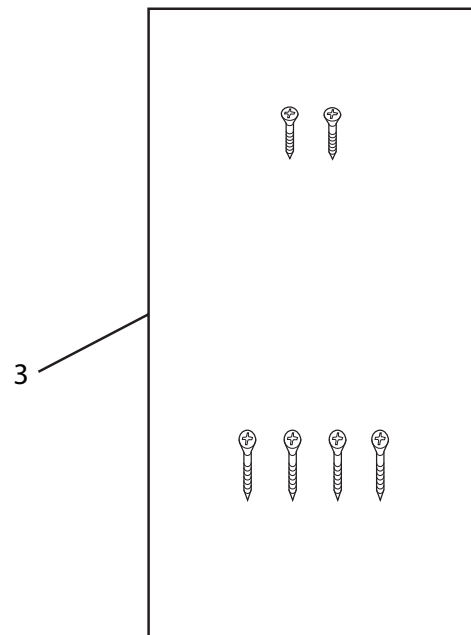

RECOMMENDED SPARE PARTS

Trim Kit

RECOMMENDED SPARE PARTS

Model Index: **A** MWTK30K (MWTK30KW)
 B MWTK30K (MWTK30KB)
 C MWTK30K (MWTK30KF)
 D MWTKP30K (MWTKP30KF)

POS. NO	PART NO.		DESCRIPTION
1	316910201	A - - -	Frame, front, 30 in., white/white
1	316910202	- B - -	Frame, front, 30 in., black/black
1	316910203	- - C -	Frame, front, 30 in., black/stainless
1	316910204	- - - D	Frame, front, 30 in., gray/stainless
2	316910500	A B C D	Bottom Assembly, exhaust duct
3	316910400	A B C D	Hardware Kit, trim, installation