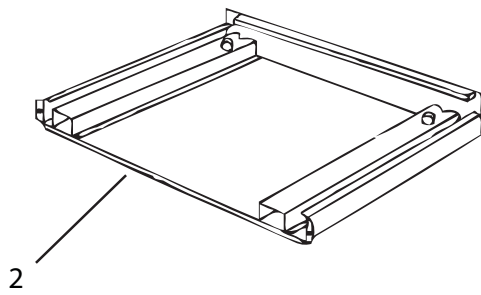

RECOMMENDED SPARE PARTS

Trim Kit

RECOMMENDED SPARE PARTS

Model Index: **A** MWTK30K (MWTK30KW)
 B MWTK30K (MWTK30KB)
 C MWTK30K (MWTK30KF)
 D MWTKP30K (MWTKP30KF)

POS. NO	PART NO.		DESCRIPTION
1	316910201	A - - -	Frame, front, 30 in., white/white
1	316910202	- B - -	Frame, front, 30 in., black/black
1	316910203	- - C -	Frame, front, 30 in., black/stainless
1	316910204	- - - D	Frame, front, 30 in., gray/stainless
2	316910500	A B C D	Bottom Assembly, exhaust duct
3	316910400	A B C D	Hardware Kit, trim, installation